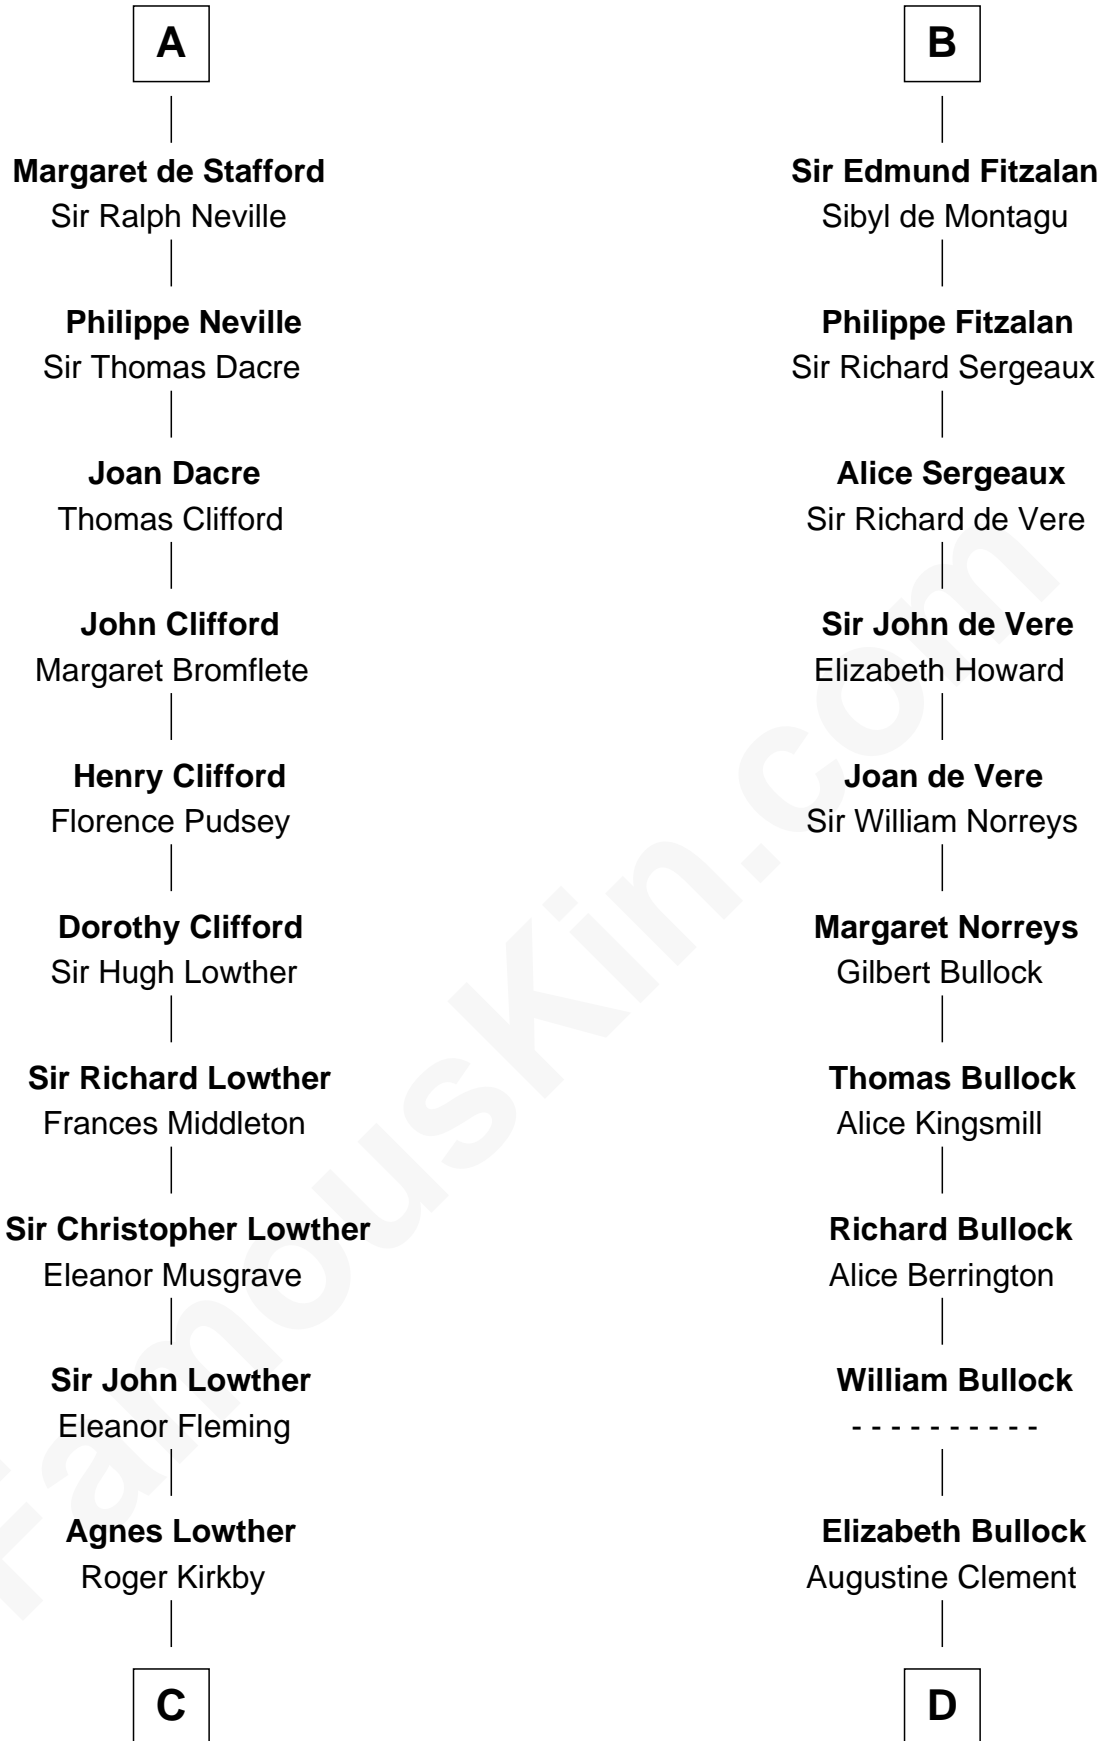

## Relationship Chart of Fletcher Christian

*Leader of the mutiny on the Bounty*

21st cousin of

**Samuel Howard**

*Boston Tea Party Participant*

**Geoffrey de Mandeville**

Rohese de Vere

**C**

**William Kirkby**  
Joanna Furness

**Eleanor Kirkby**  
Humphrey Senhouse

**Bridget Senhouse**  
John Christian

**Charles Christian**  
Anne Dixon

**Fletcher Christian**  
*Leader of the mutiny on the Bounty*