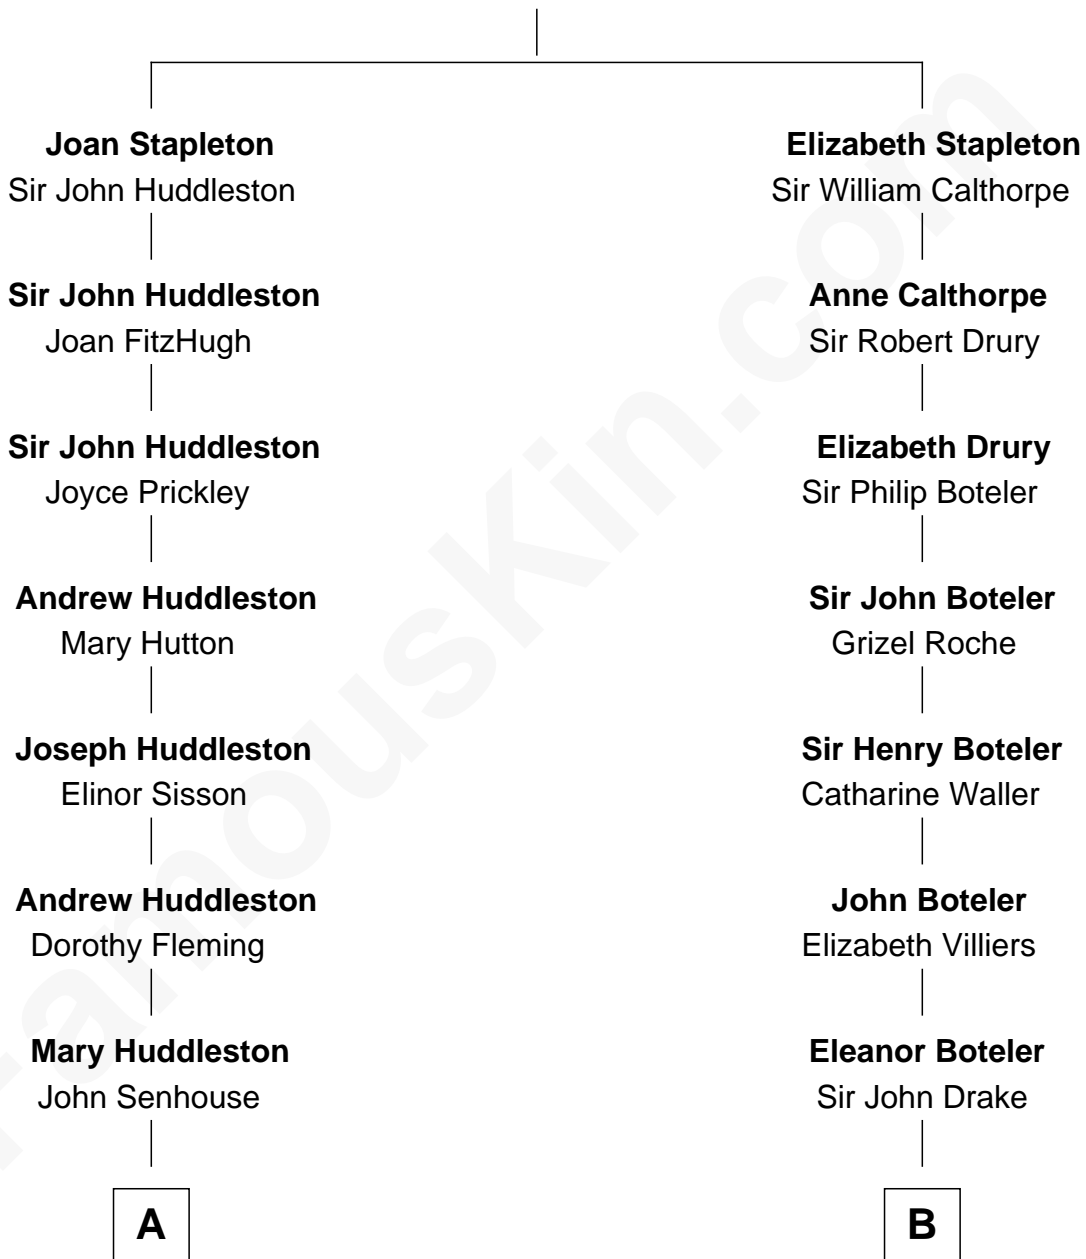

FamousKin.com

Relationship Chart of Fletcher Christian

Leader of the mutiny on the Bounty

10th cousin 9 times removed of

Cara Delevingne

Fashion Model and Movie Actress

Sir Miles Stapleton

Katherine de la Pole

C

Jane Armyne Sheffield
Sir Jocelyn Edward Greville Stevens

Pandora Anne Stevens
Charles Hamar Delevingne

Cara Delevingne
Model and Actress