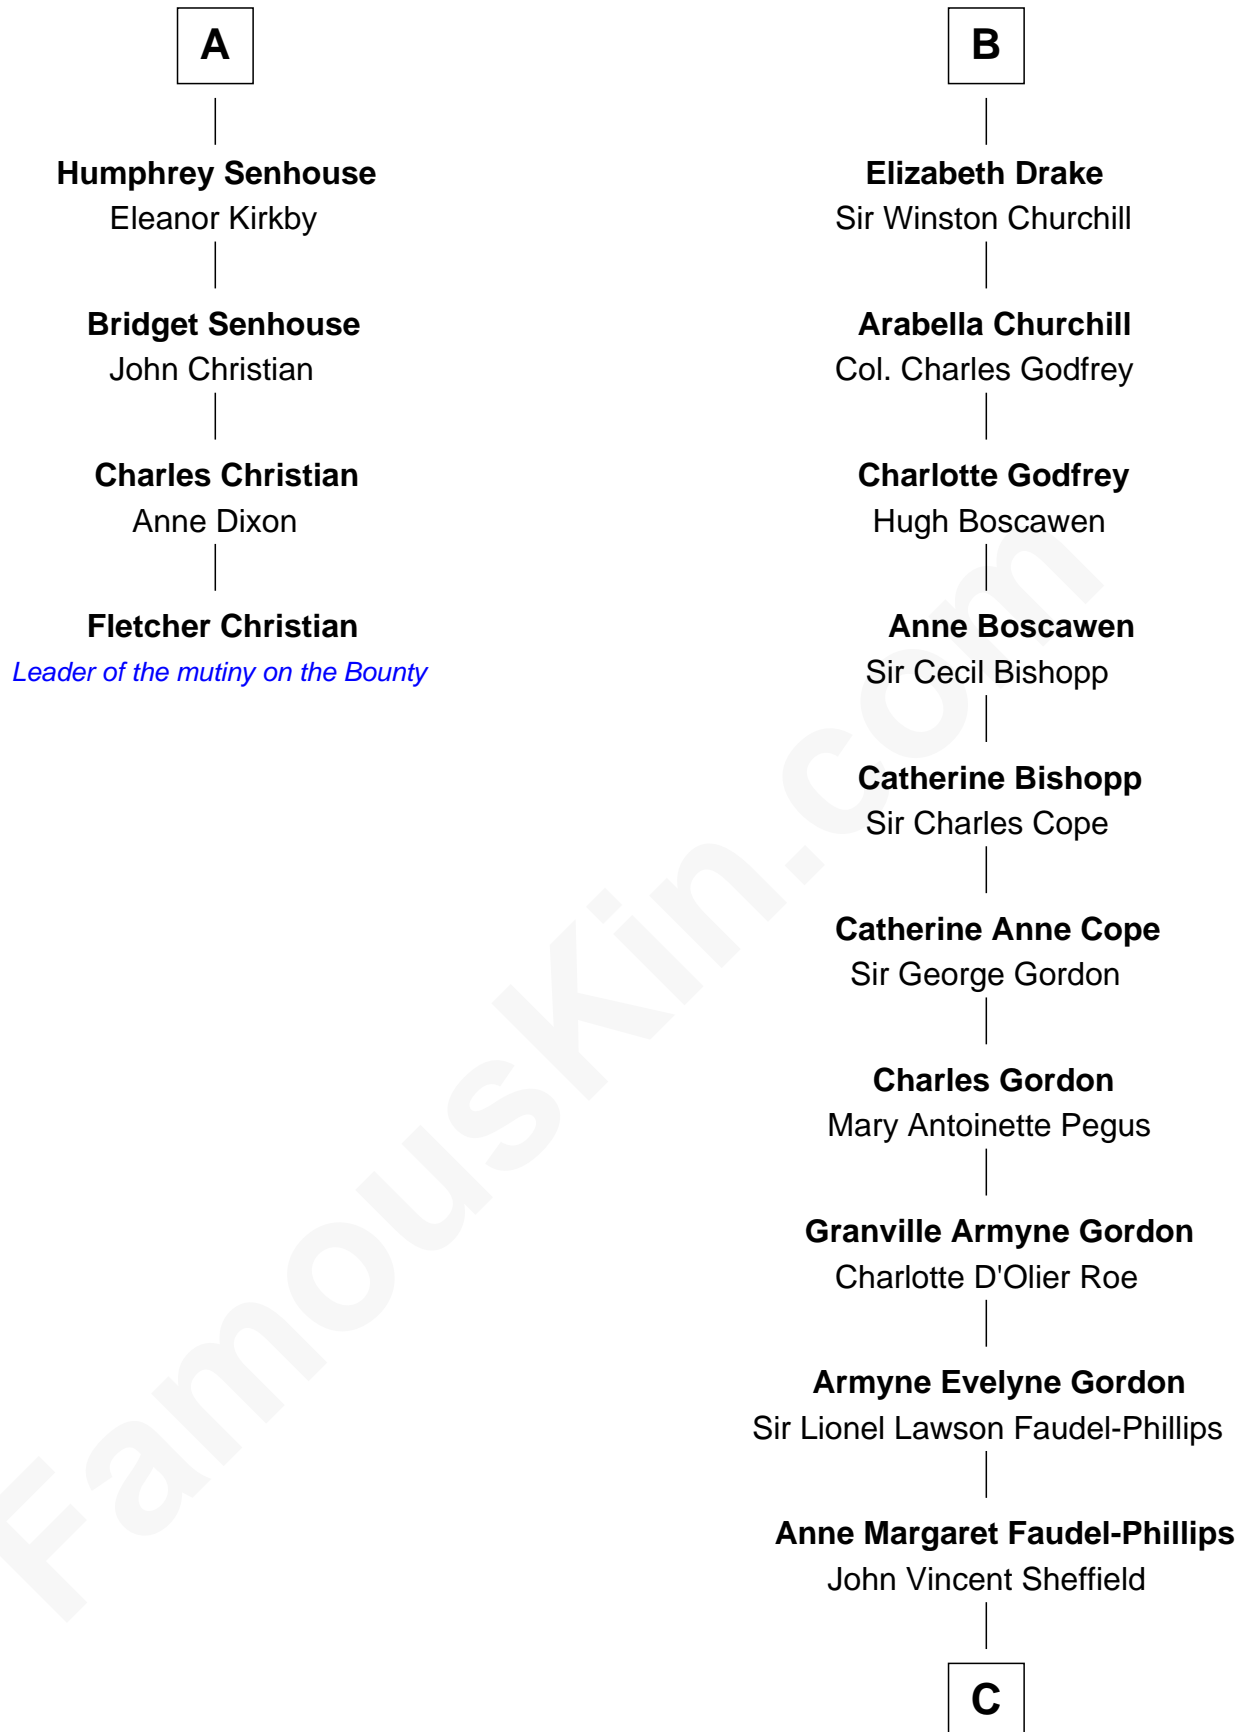

FamousKin.com

Relationship Chart of Fletcher Christian

Leader of the mutiny on the Bounty

10th cousin 9 times removed of

Cara Delevingne

Fashion Model and Movie Actress

Sir Miles Stapleton

Katherine de la Pole

C

Jane Armyne Sheffield
Sir Jocelyn Edward Greville Stevens

Pandora Anne Stevens
Charles Hamar Delevingne

Cara Delevingne
Model and Actress