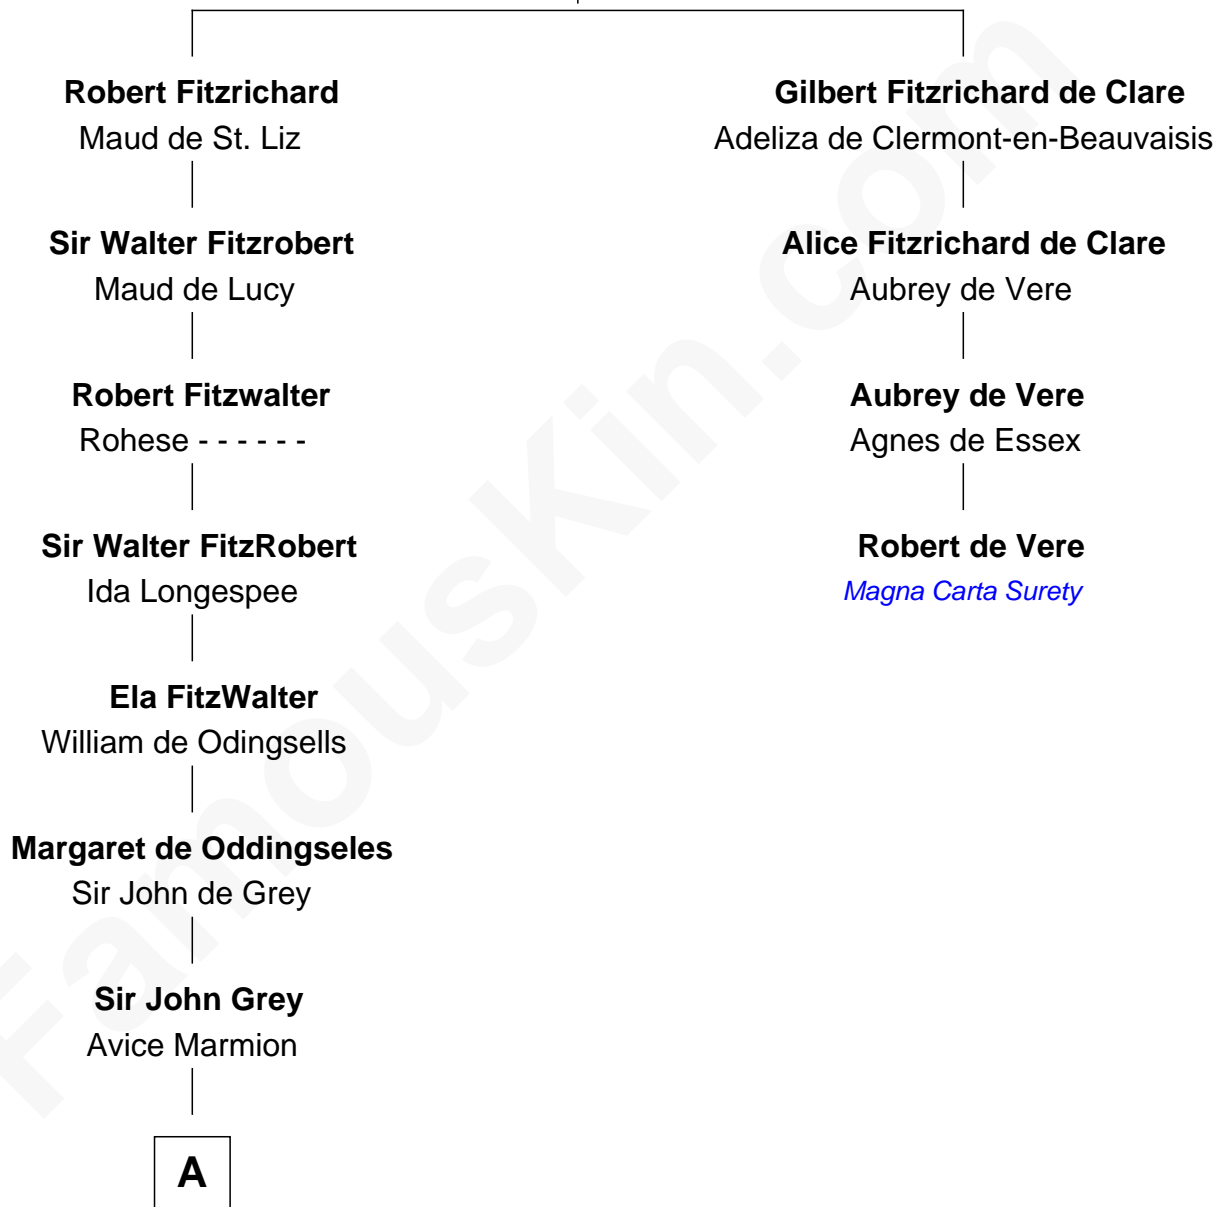

FamousKin.com

Relationship Chart of Fletcher Christian

Leader of the mutiny on the Bounty

3rd cousin 18 times removed of

Robert de Vere

Magna Carta Surety

Richard Fitzgilbert

Rohese Giffard

A

Sir Robert Grey
Lora de St. Quintin

Elizabeth Grey
Henry FitzHugh

Eleanor Fitzhugh
Sir Henry Bromflete

Margaret Bromflete
John Clifford

Henry Clifford
Florence Pudsey

Dorothy Clifford
Sir Hugh Lowther

Sir Richard Lowther
Frances Middleton