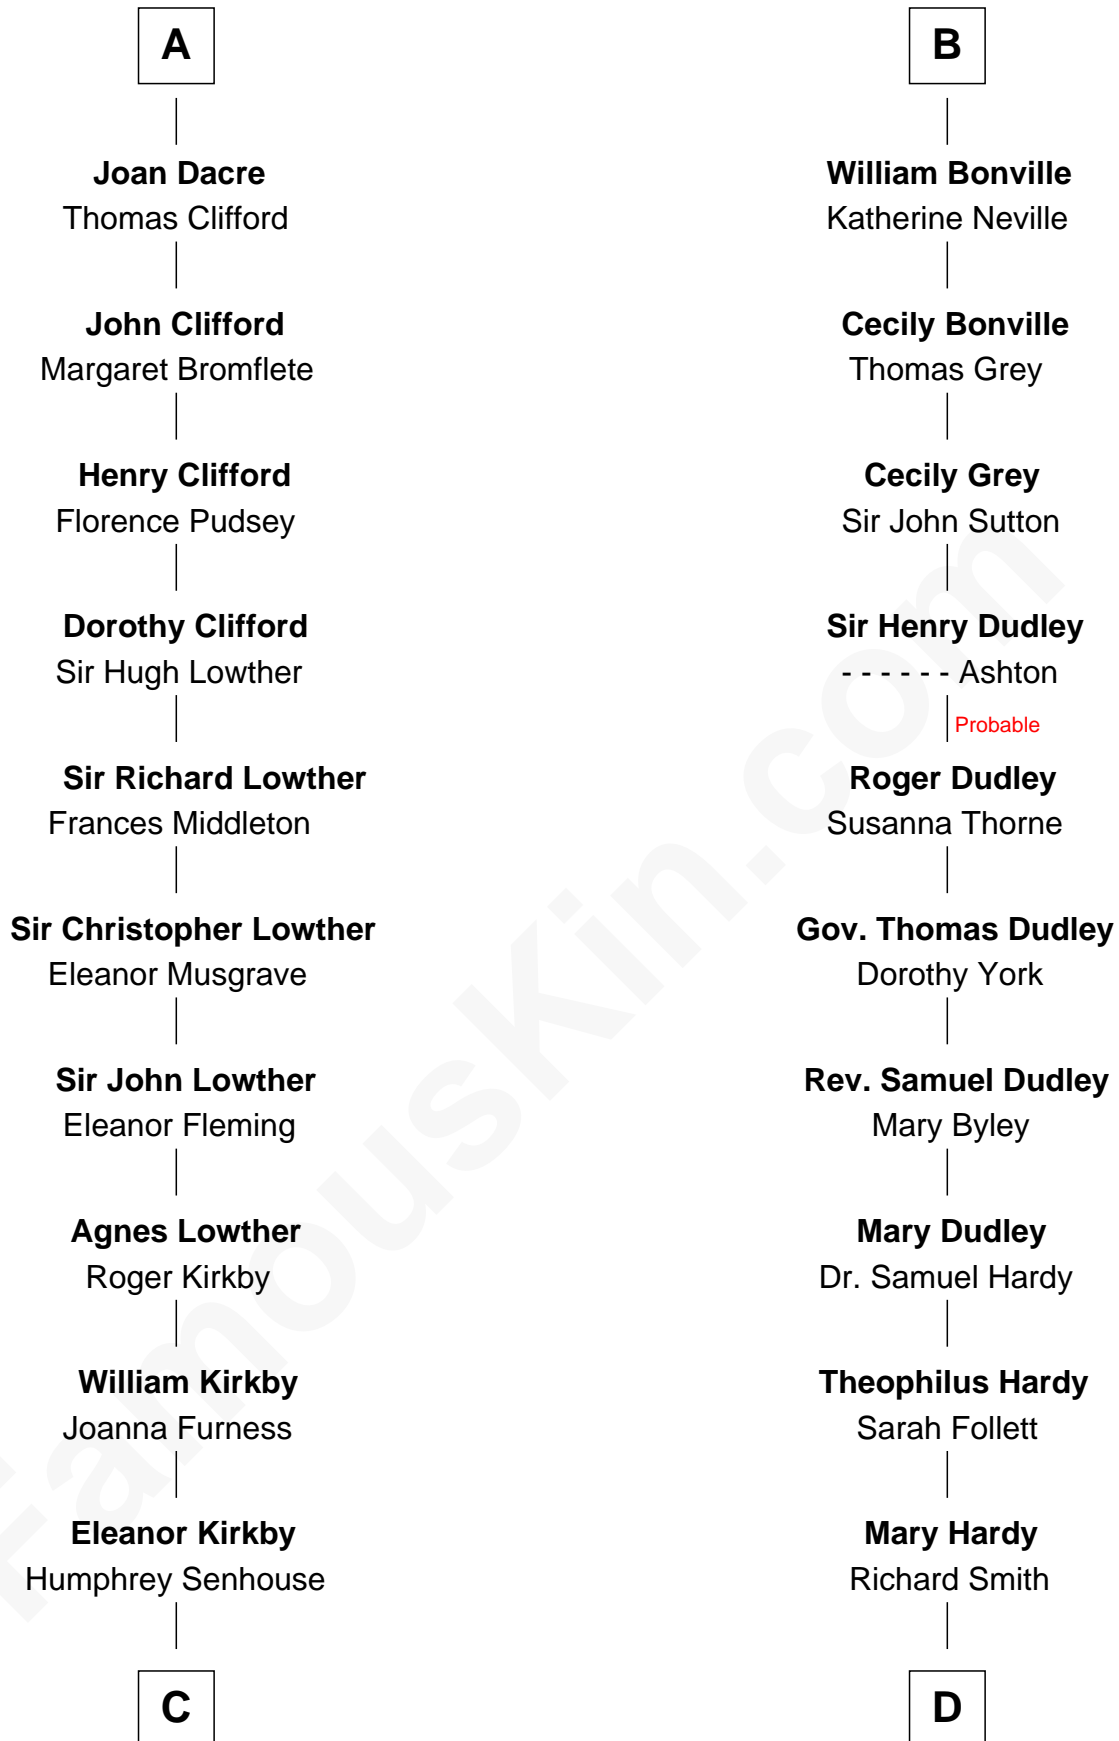

## Relationship Chart of Fletcher Christian

Leader of the mutiny on the Bounty

19th cousin 2 times removed of

**Dr. H. H. Holmes**

Serial Killer aka "Devil in the White City"

**Sir Humphrey de Bohun**

Maud of Eu

**C**

**Bridget Senhouse**

John Christian

**Charles Christian**

Anne Dixon

**Fletcher Christian**

*Leader of the mutiny on the Bounty*

**D**

**Dr. H. H. Holmes**

*Serial Killer Dr. H. H. Holmes*