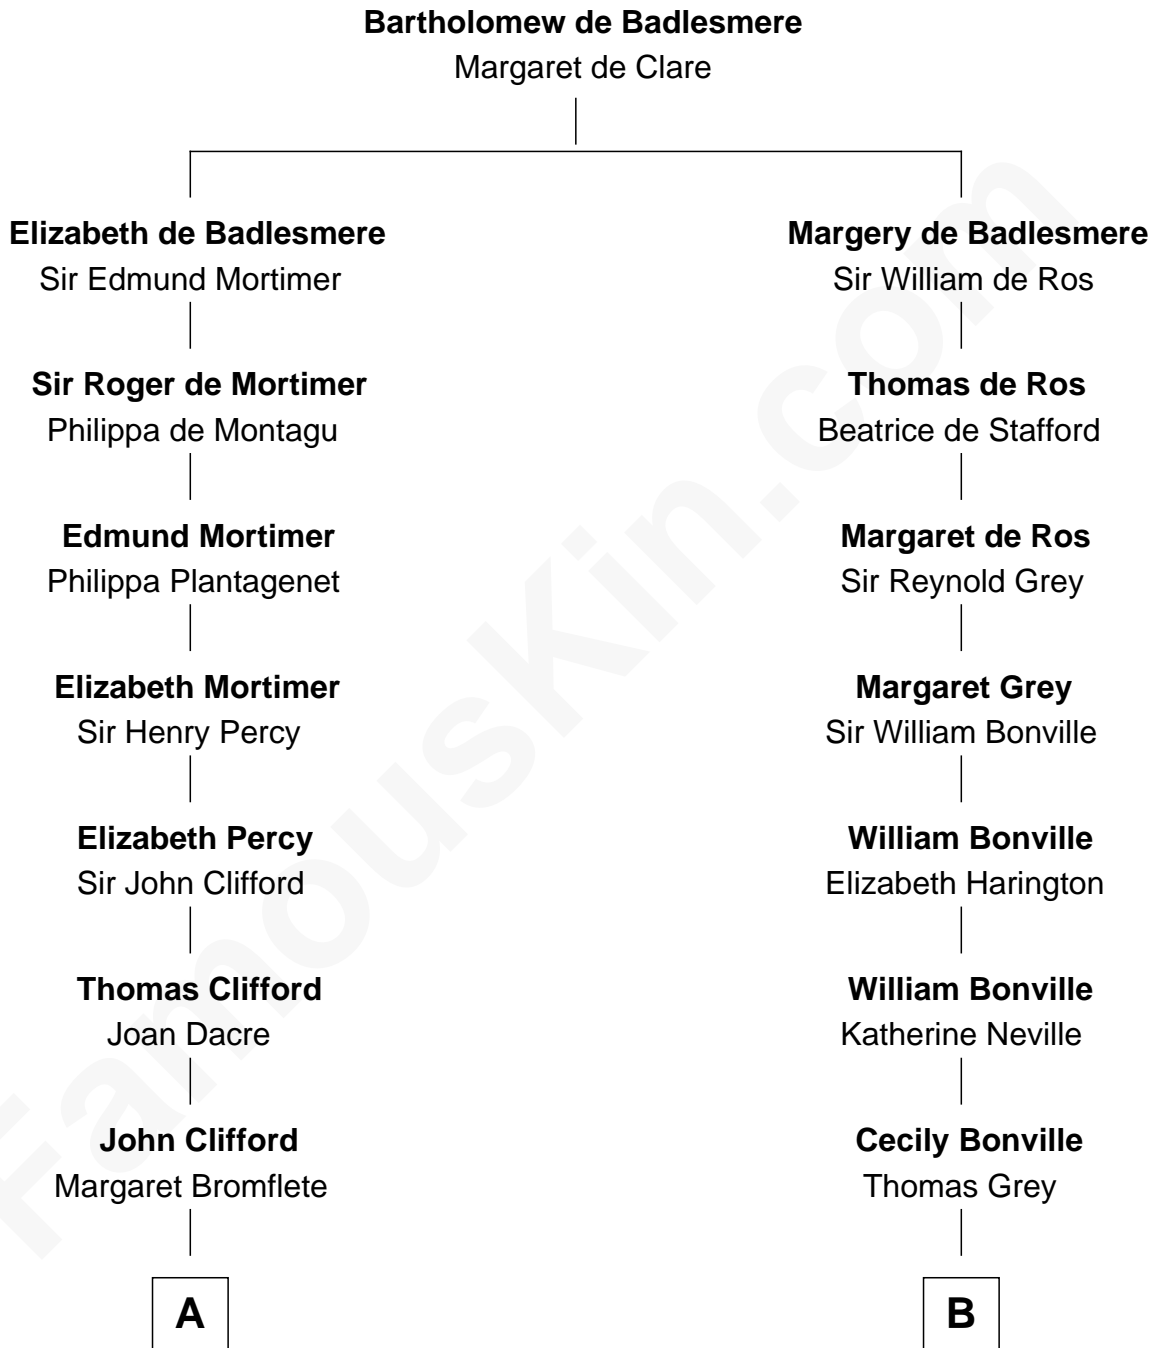

FamousKin.com

Relationship Chart of Fletcher Christian

Leader of the mutiny on the Bounty

17th cousin 2 times removed of

Dr. H. H. Holmes

Serial Killer aka "Devil in the White City"

C

Scribner Mudgett

Nancy Prescott

Levi Horton Mudgett

Theodate Page Price

Dr. H. H. Holmes

Serial Killer Dr. H. H. Holmes

FamousKin.com