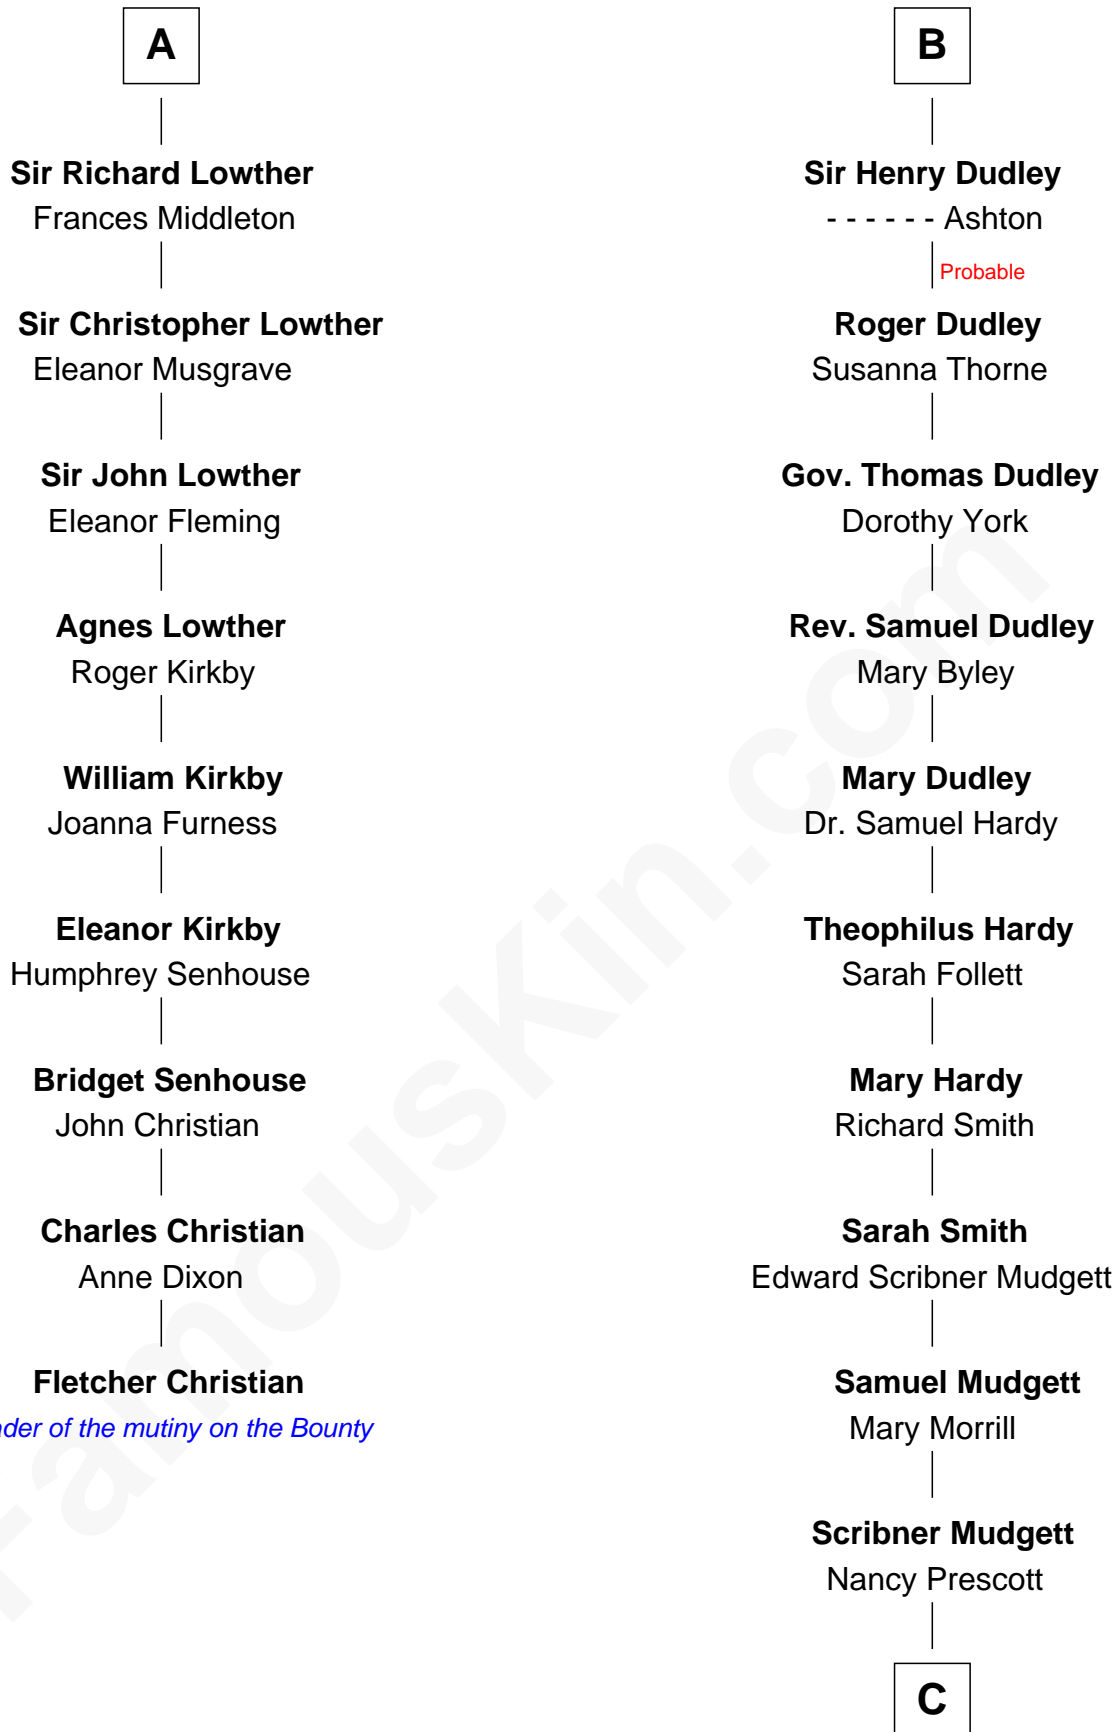

FamousKin.com

Relationship Chart of Fletcher Christian

Leader of the mutiny on the Bounty

15th cousin 3 times removed of

Dr. H. H. Holmes

Serial Killer aka "Devil in the White City"

C

Levi Horton Mudgett
Theodate Page Price

Dr. H. H. Holmes
Serial Killer Dr. H. H. Holmes

FamousKin.com