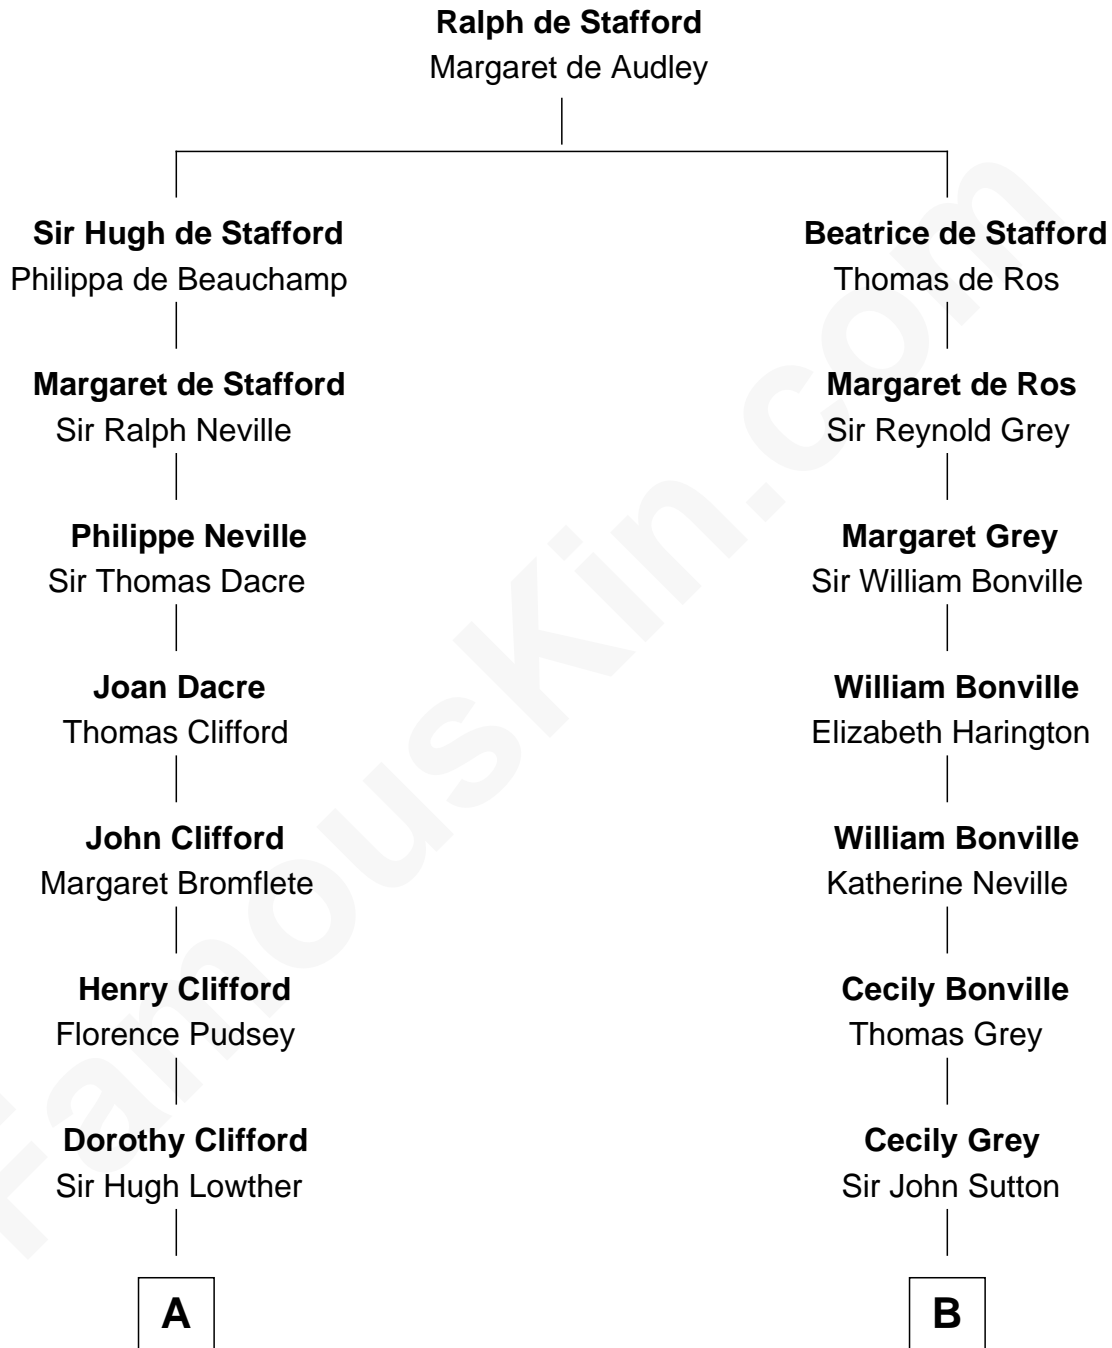

FamousKin.com

Relationship Chart of Fletcher Christian

Leader of the mutiny on the Bounty

15th cousin 3 times removed of

Dr. H. H. Holmes

Serial Killer aka "Devil in the White City"

C

Levi Horton Mudgett
Theodate Page Price

Dr. H. H. Holmes
Serial Killer Dr. H. H. Holmes

FamousKin.com