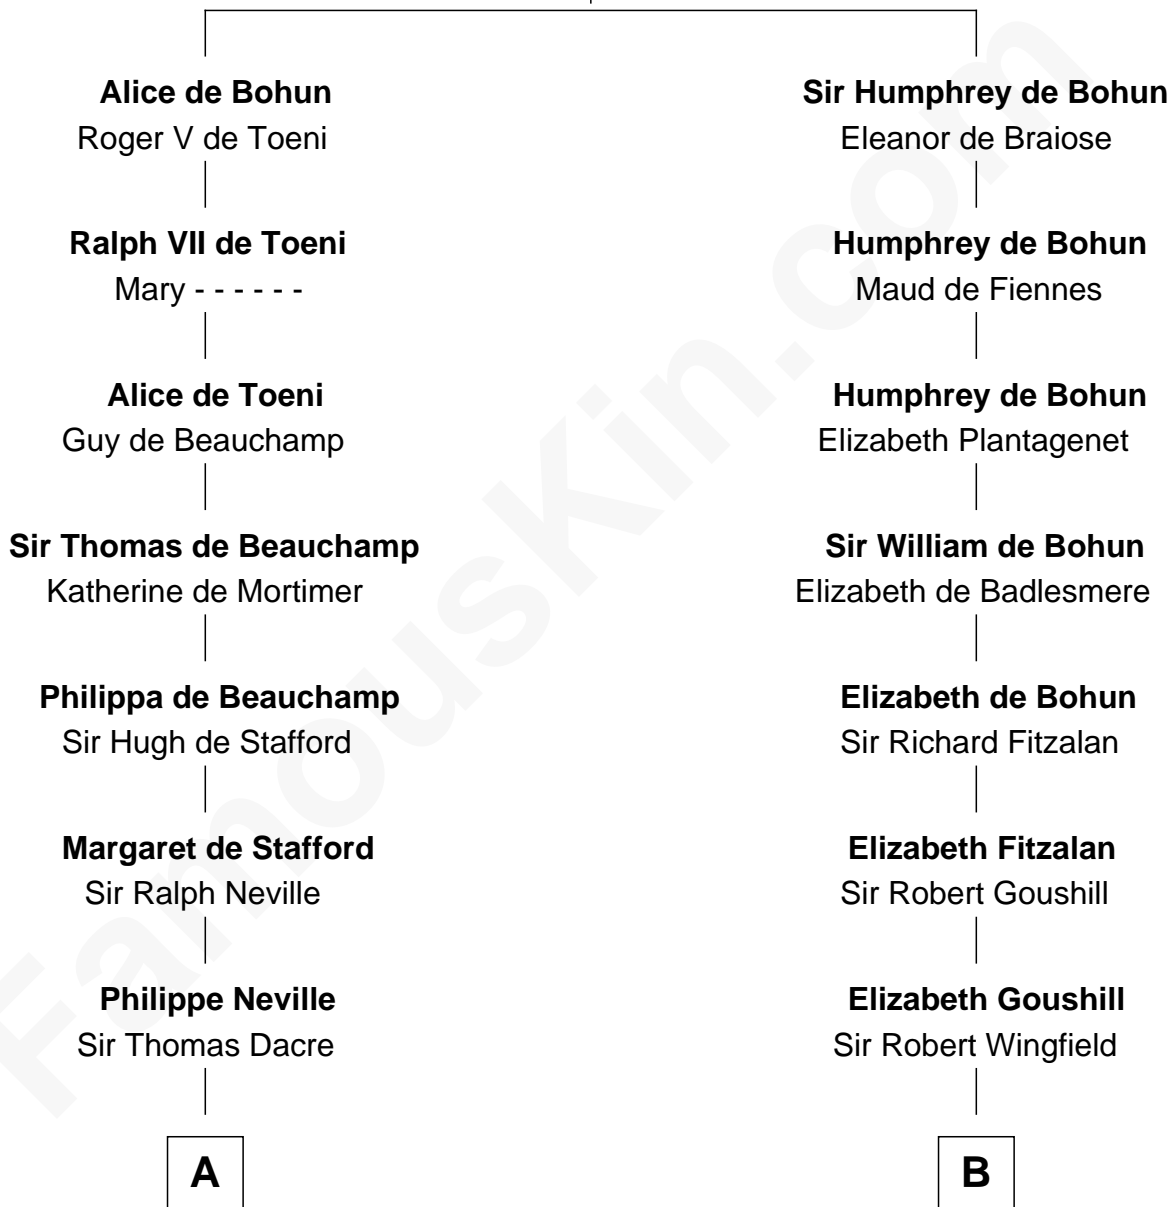

FamousKin.com

Relationship Chart of Fletcher Christian

Leader of the mutiny on the Bounty

19th cousin 2 times removed of

Franklin D. Roosevelt

32nd U.S. President

Sir Humphrey de Bohun

Maud of Eu

C

Bridget Senhouse

John Christian

Charles Christian

Anne Dixon

Fletcher Christian

Leader of the mutiny on the Bounty

D