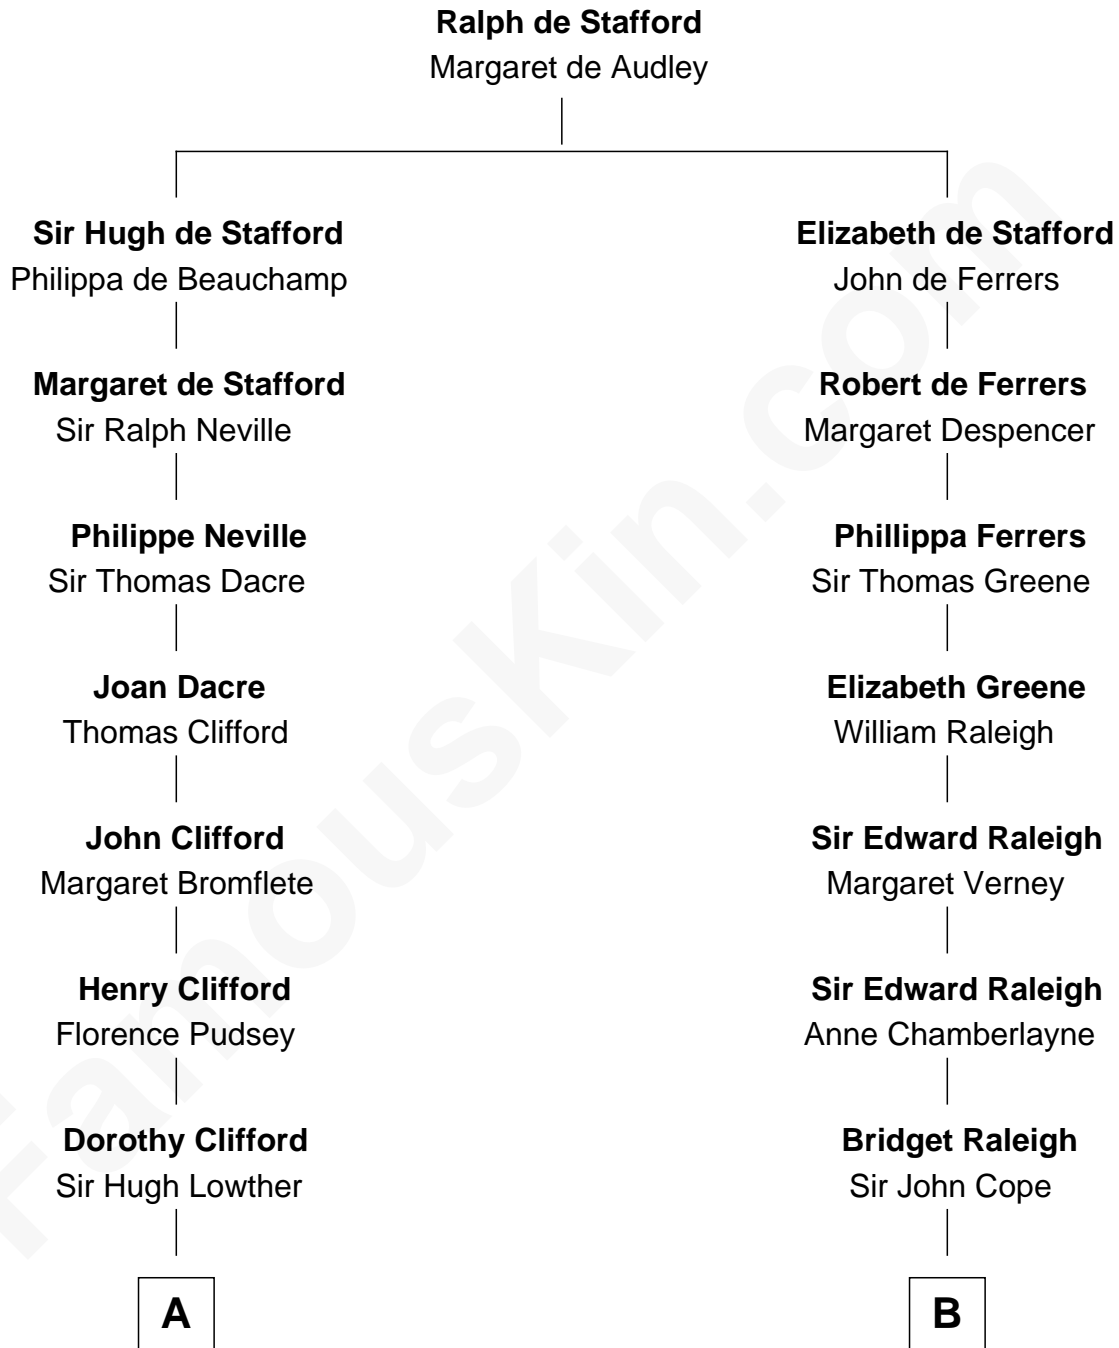

FamousKin.com

Relationship Chart of Fletcher Christian

Leader of the mutiny on the Bounty

15th cousin 3 times removed of

Franklin D. Roosevelt

32nd U.S. President

C

Sara Delano
James Roosevelt

Franklin D. Roosevelt
32nd U.S. President

FamousKin.com