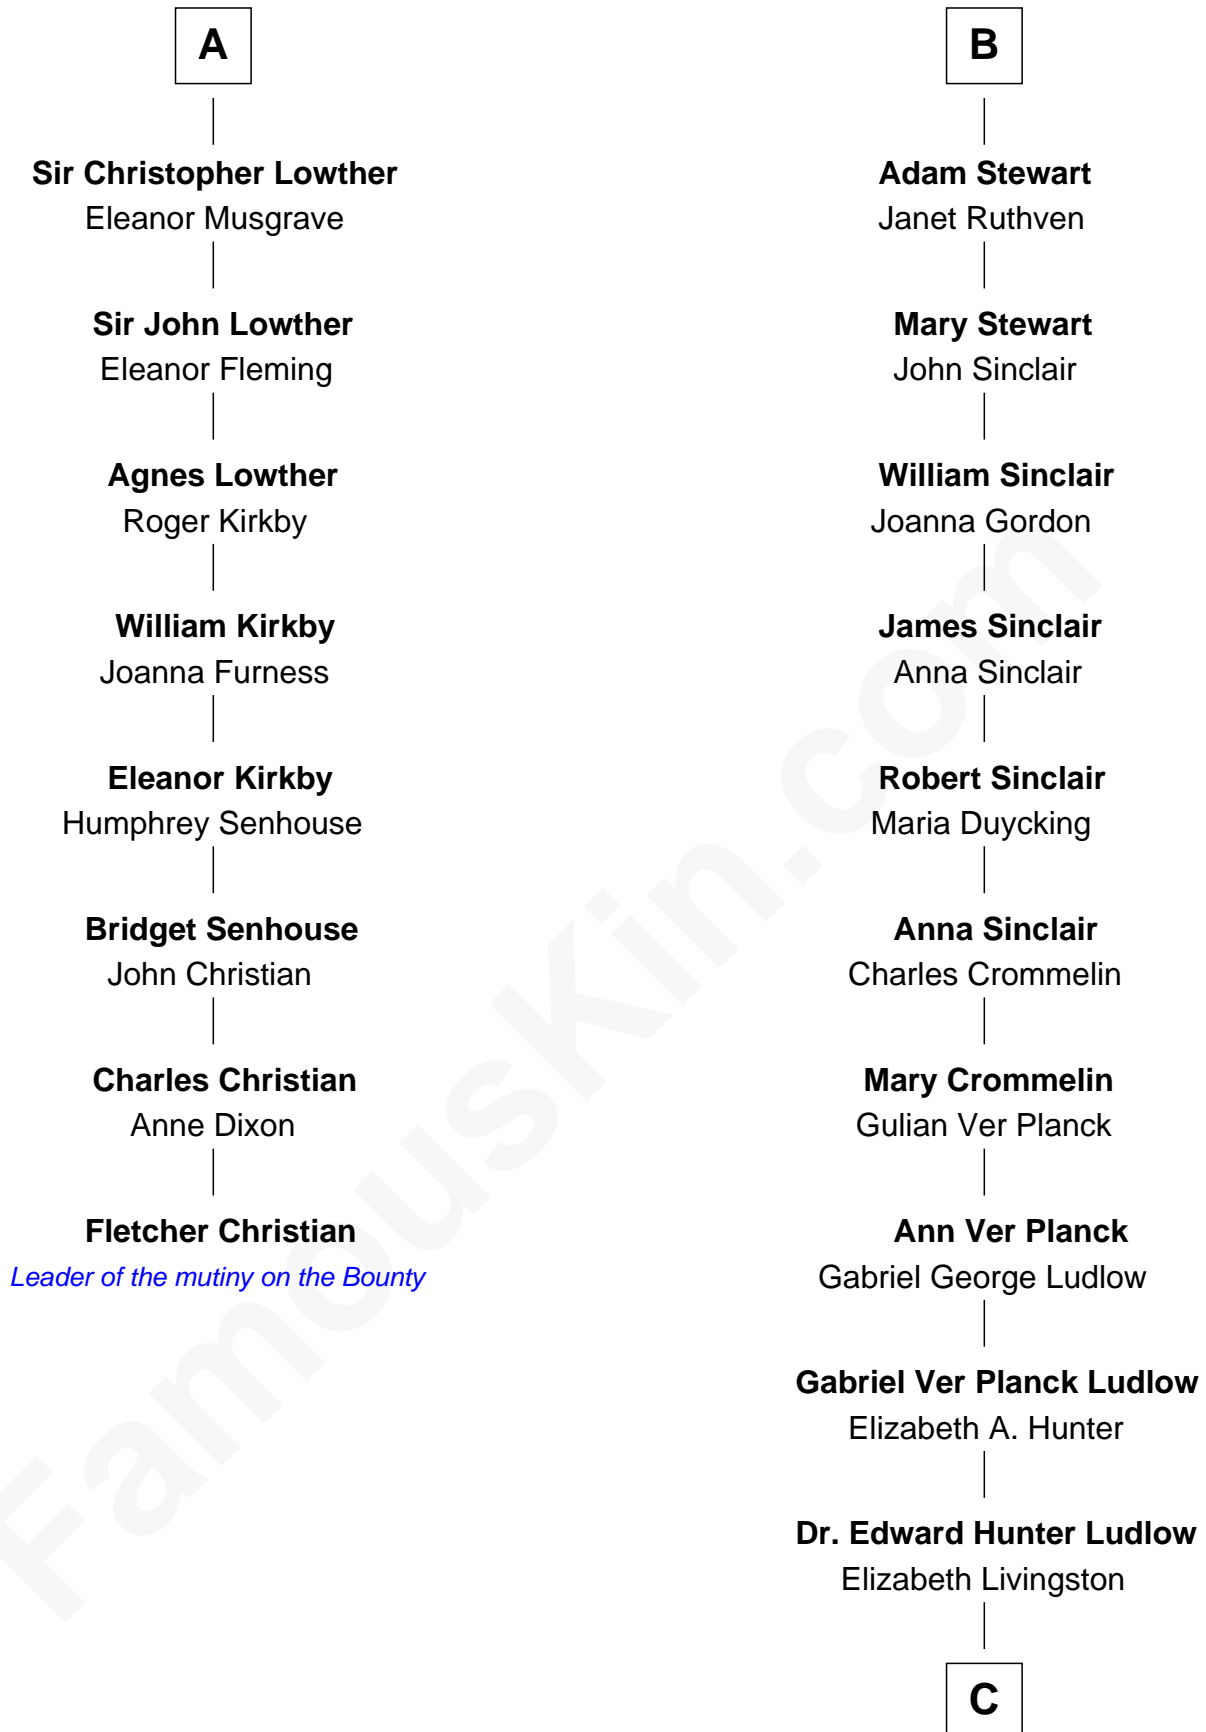

FamousKin.com

Relationship Chart of Fletcher Christian

Leader of the mutiny on the Bounty

14th cousin 5 times removed of

Eleanor Roosevelt

First Lady of President Franklin D. Roosevelt

C

|
Mary Livingston Ludlow

Valentine Gill Hall

|
Anna Rebecca Hall

Elliott Roosevelt

|
Eleanor Roosevelt

First Lady of Franklin Roosevelt

FamousKin.com