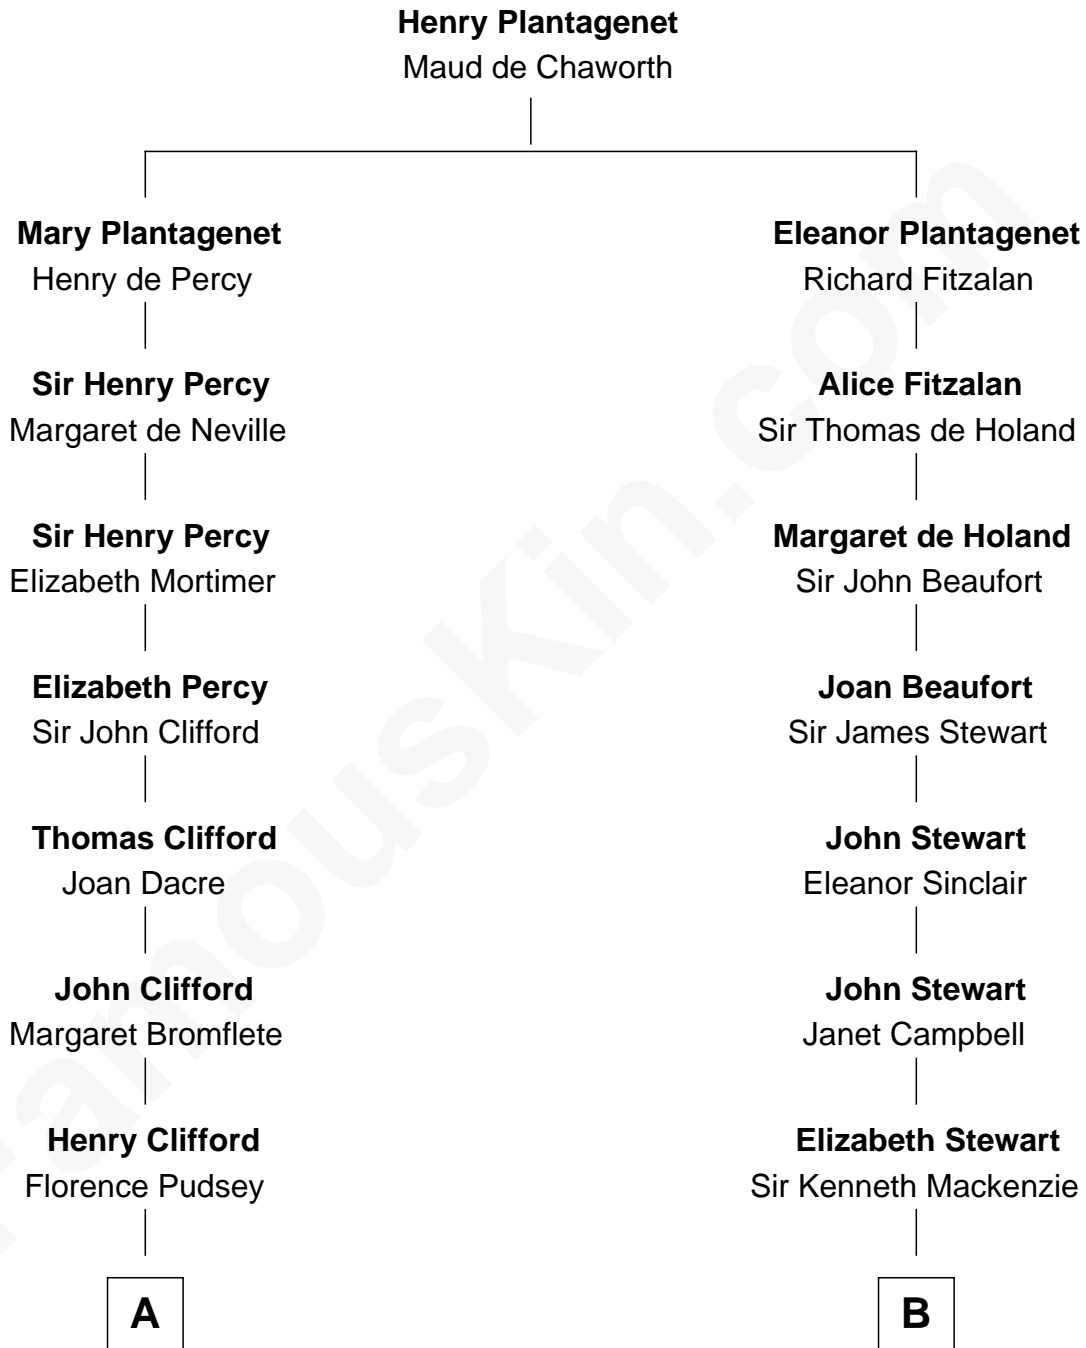

## Relationship Chart of Fletcher Christian

*Leader of the mutiny on the Bounty*

**16th cousin 2 times removed of**

**Eleanor Roosevelt**

*First Lady of President Franklin D. Roosevelt*

**C**

**Elliott Roosevelt**  
Anna Rebecca Hall

**Eleanor Roosevelt**  
*First Lady of Franklin Roosevelt*

FamousKin.com