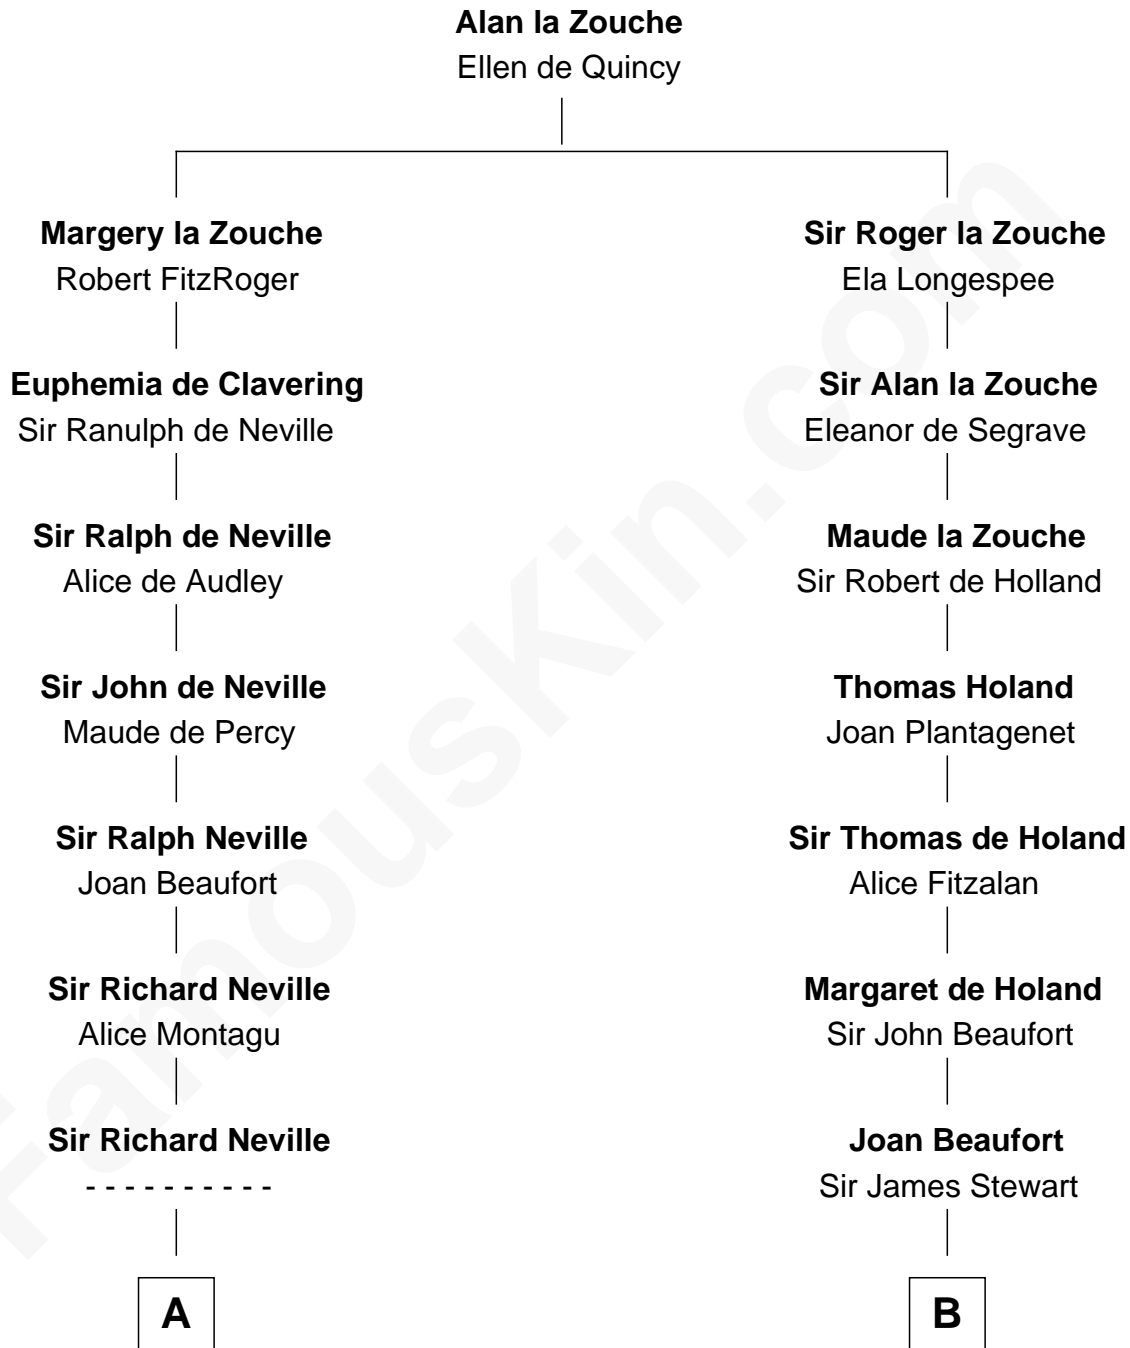

# FamousKin.com

## Relationship Chart of Fletcher Christian

Leader of the mutiny on the Bounty

17th cousin 3 times removed of

**Theodore Roosevelt**

26th U.S. President

**C**

**Anne Irvine**

James Bulloch

**James Stephens Bulloch**

Martha Stewart

**Martha Bulloch**

Theodore Roosevelt

**Theodore Roosevelt**

*26th U.S. President*

FamousKin.com