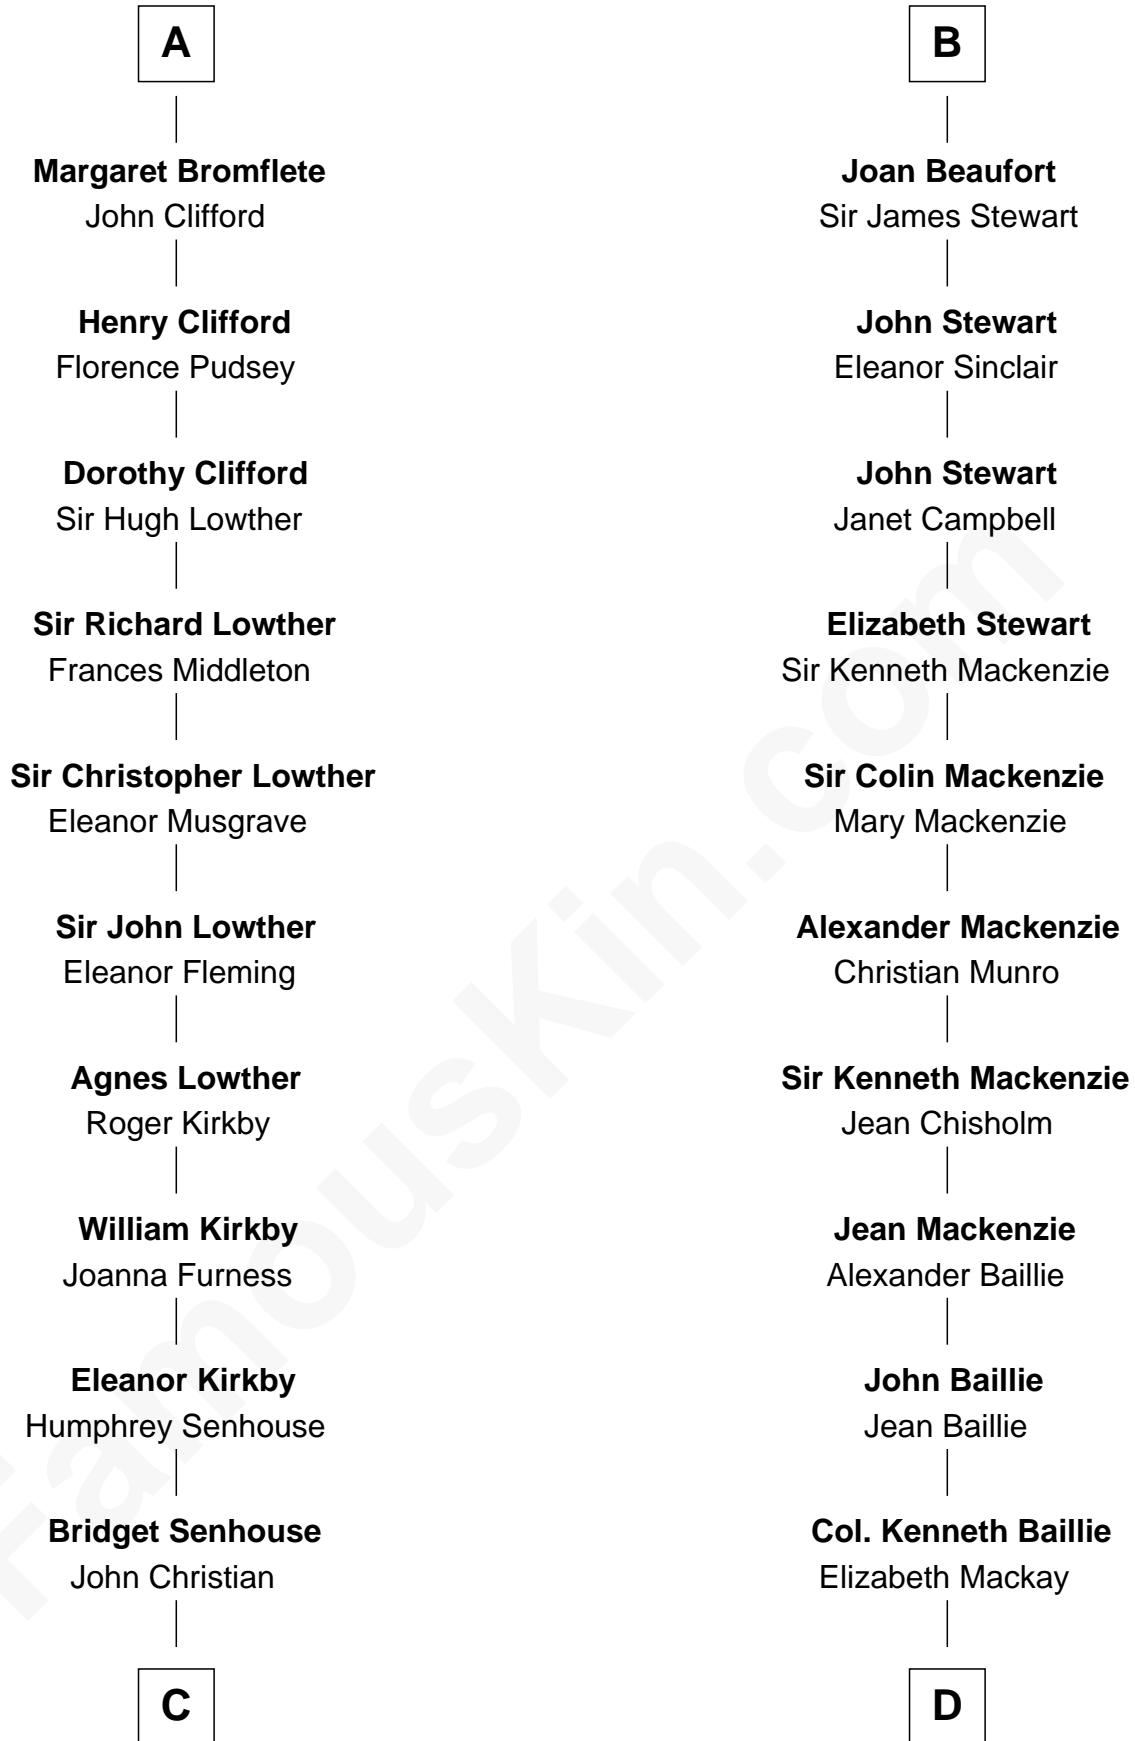

FamousKin.com

Relationship Chart of Fletcher Christian

Leader of the mutiny on the Bounty

18th cousin 3 times removed of

Theodore Roosevelt

26th U.S. President

Sir William Longespee

Ela of Salisbury

C

Charles Christian

Anne Dixon

Fletcher Christian

Leader of the mutiny on the Bounty

D

Ann Elizabeth Baillie

Dr. John Irvine

Anne Irvine

James Bulloch

James Stephens Bulloch

Martha Stewart

Martha Bulloch

Theodore Roosevelt

Theodore Roosevelt

26th U.S. President