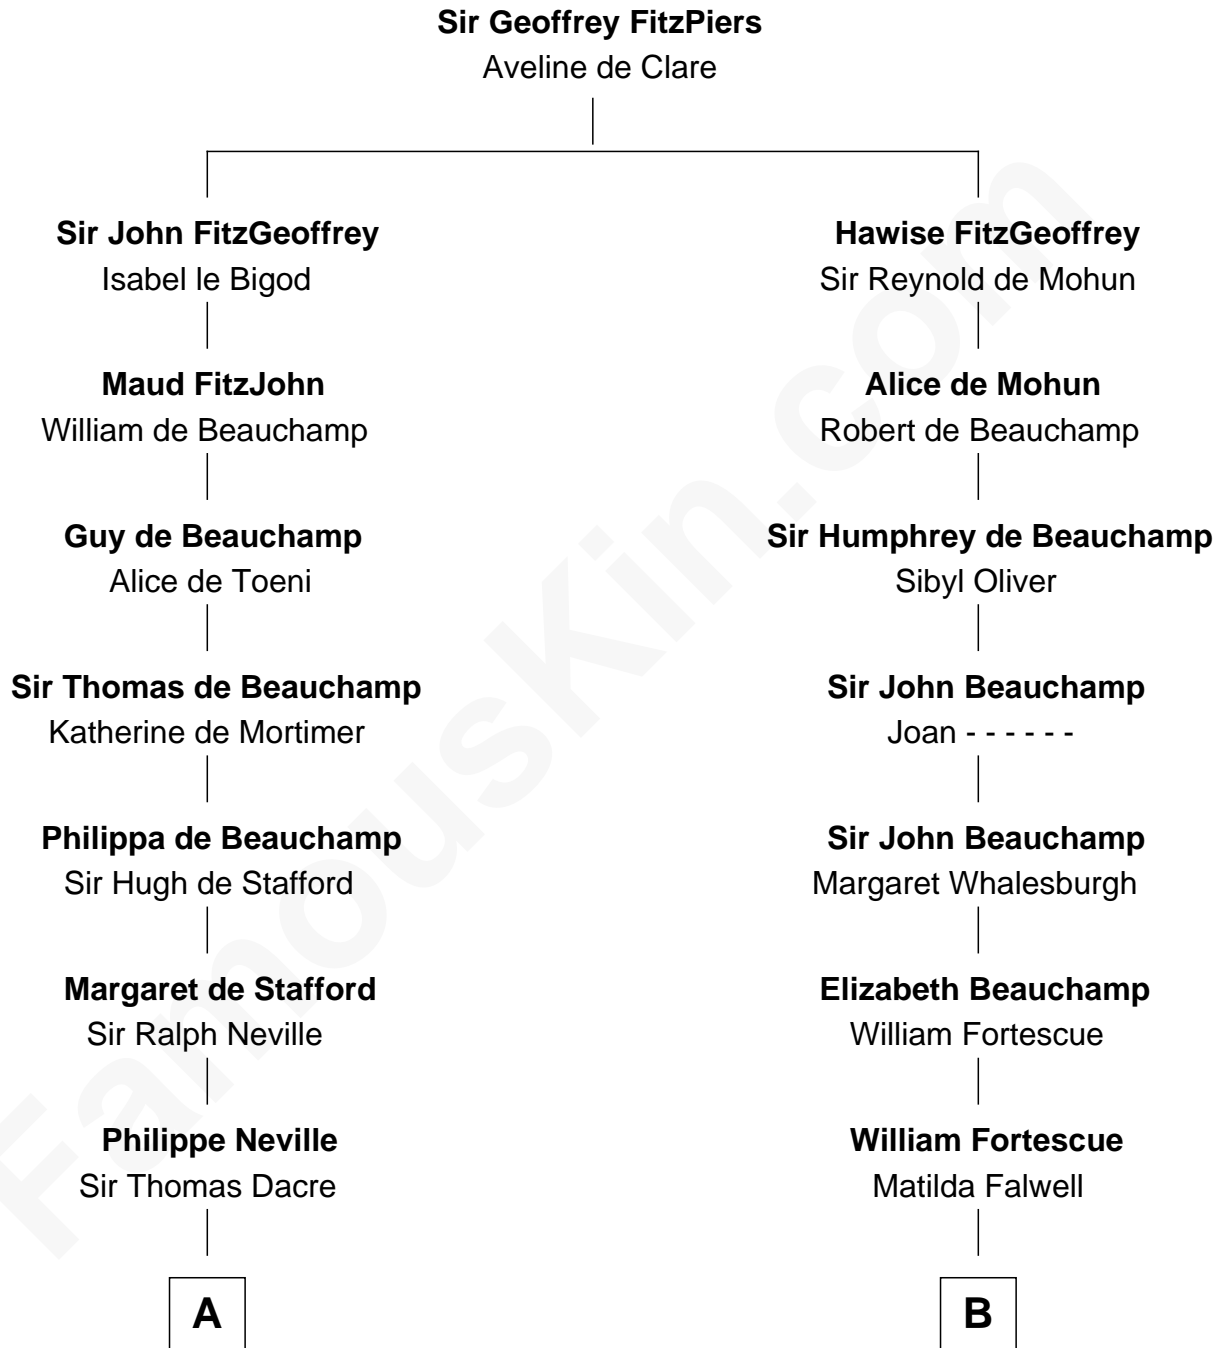

FamousKin.com

Relationship Chart of Fletcher Christian

Leader of the mutiny on the Bounty

19th cousin 2 times removed of

Edith (Carow) Roosevelt

First Lady of President Theodore Roosevelt

C

Bridget Senhouse

John Christian

Charles Christian

Anne Dixon

Fletcher Christian

Leader of the mutiny on the Bounty

D

Timothy Edwards

Rhoda Ogden

Sarah Edwards

Daniel Tyler

Gen. Daniel Tyler

Emily Lee

Gertrude Elizabeth Tyler

Charles Carow

Edith (Carow) Roosevelt

First Lady of Theodore Roosevelt