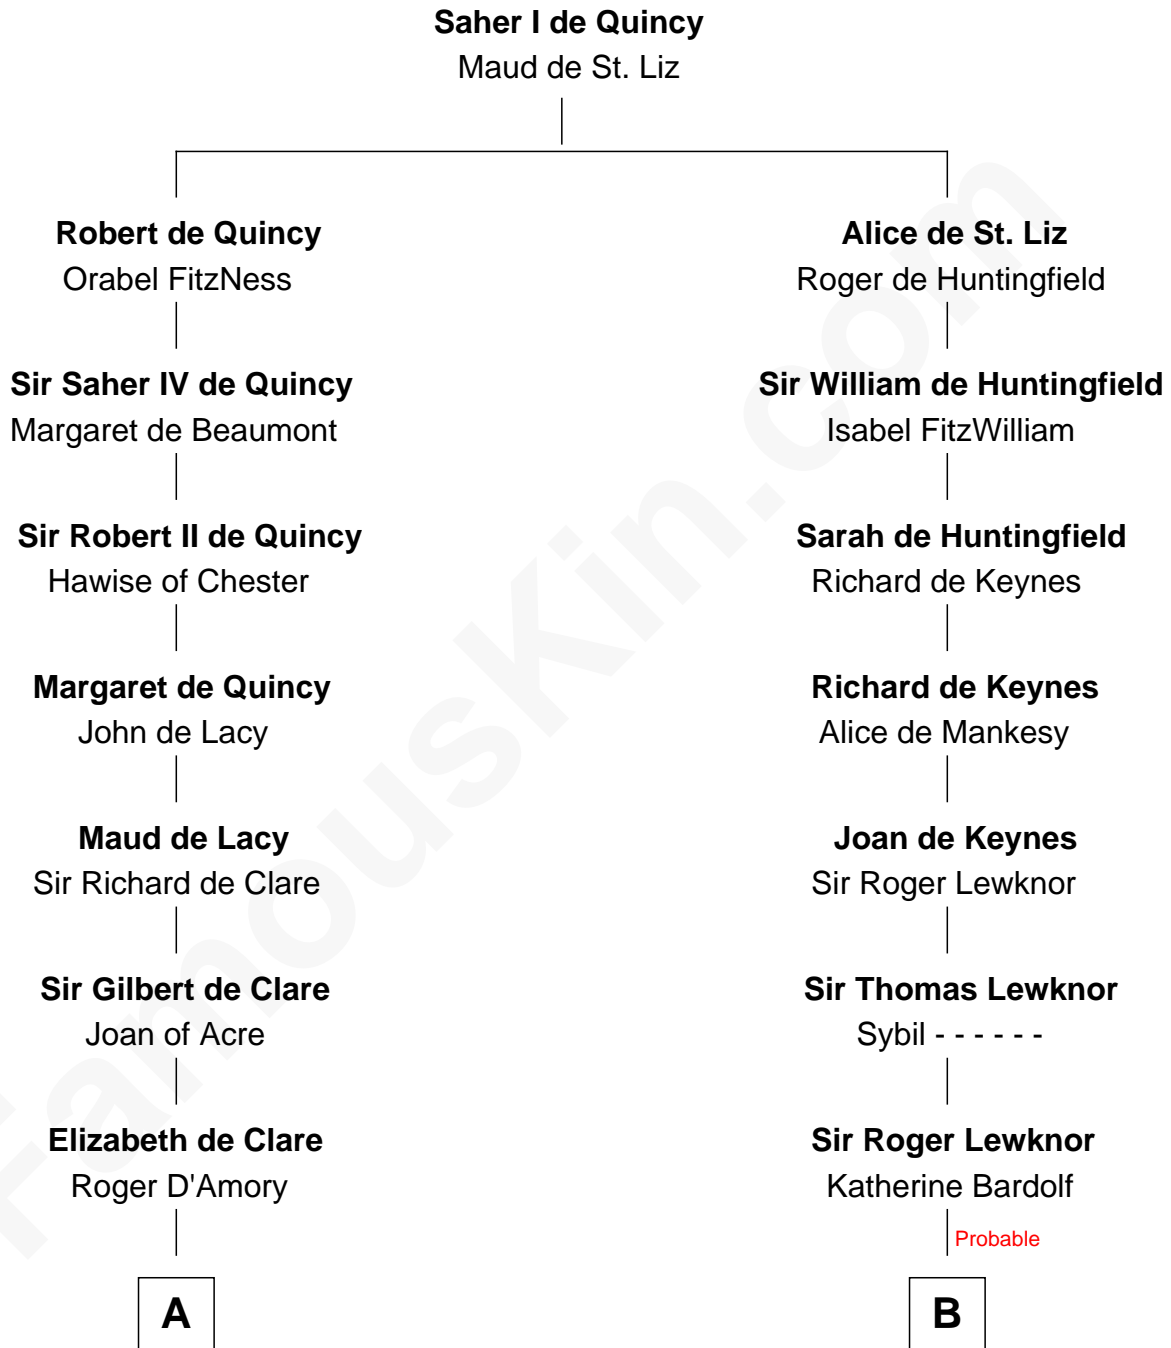

## Relationship Chart of Fletcher Christian

Leader of the mutiny on the Bounty

17th cousin 4 times removed of

## William Stoughton

Chief Judge and Prosecutor, Salem Witch Trials 1692

**C**

—  
**Mary Huddleston**

John Senhouse

—  
**Humphrey Senhouse**

Eleanor Kirkby

—  
**Bridget Senhouse**

John Christian

—  
**Charles Christian**

Anne Dixon

—  
**Fletcher Christian**

*Leader of the mutiny on the Bounty*

FamousKin.com