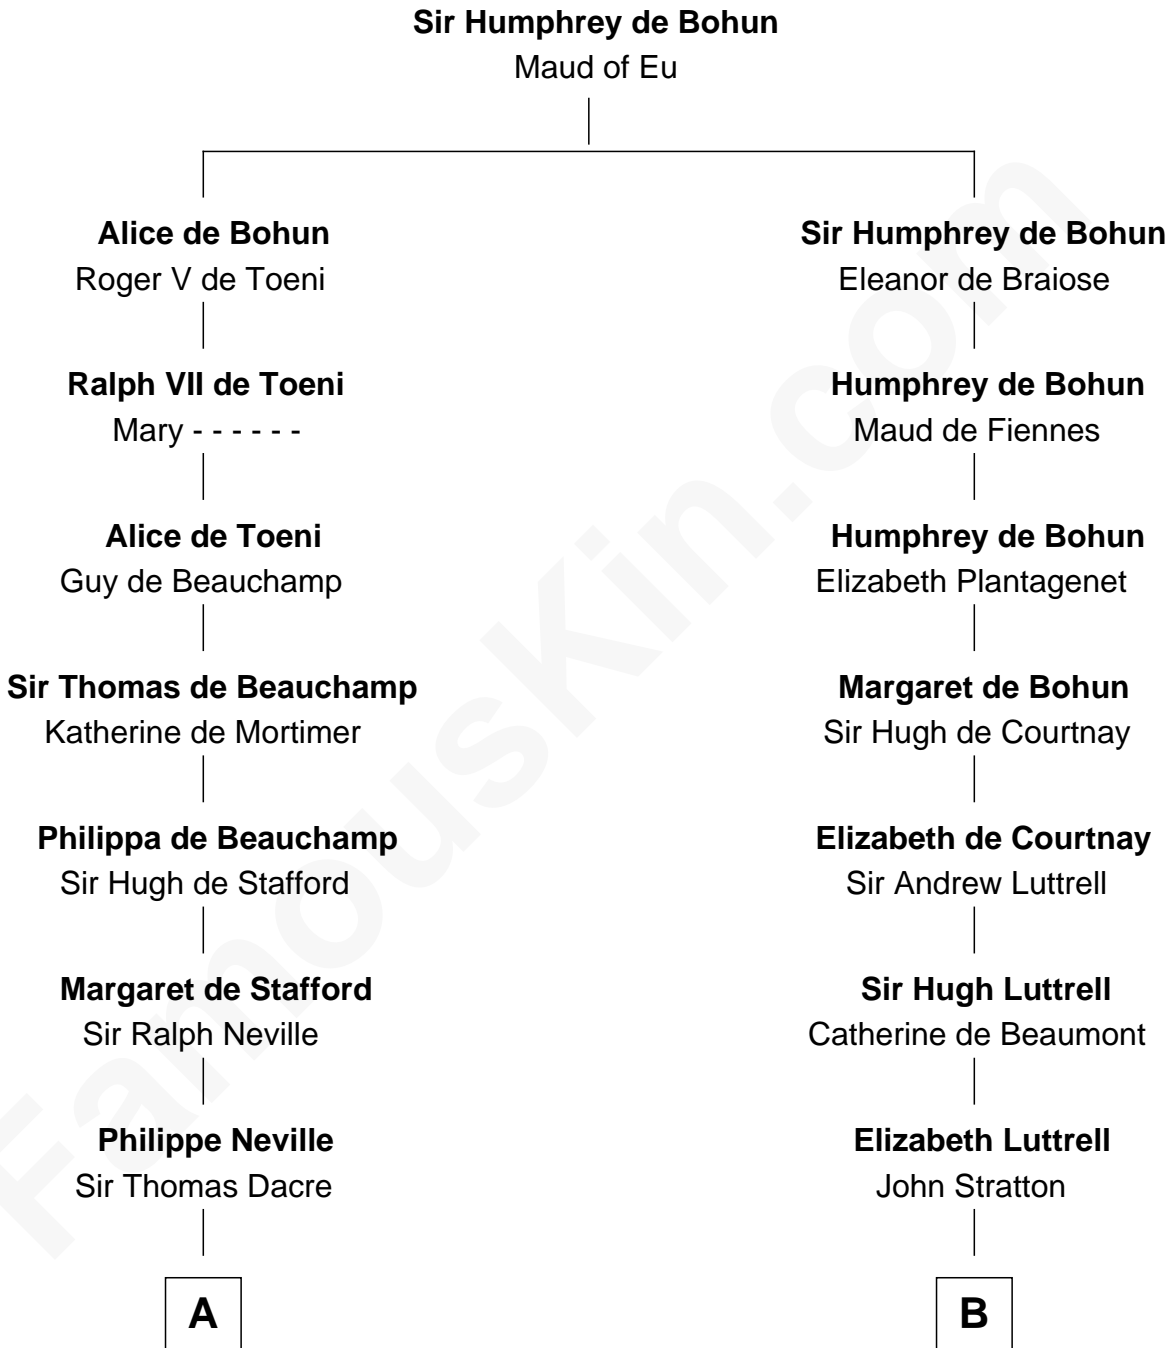

FamousKin.com

Relationship Chart of Fletcher Christian

Leader of the mutiny on the Bounty

16th cousin 3 times removed of

Carter Braxton

Signer of the Declaration of Independence

C

—
Bridget Senhouse

John Christian

—
Charles Christian

Anne Dixon

—
Fletcher Christian

Leader of the mutiny on the Bounty

FamousKin.com