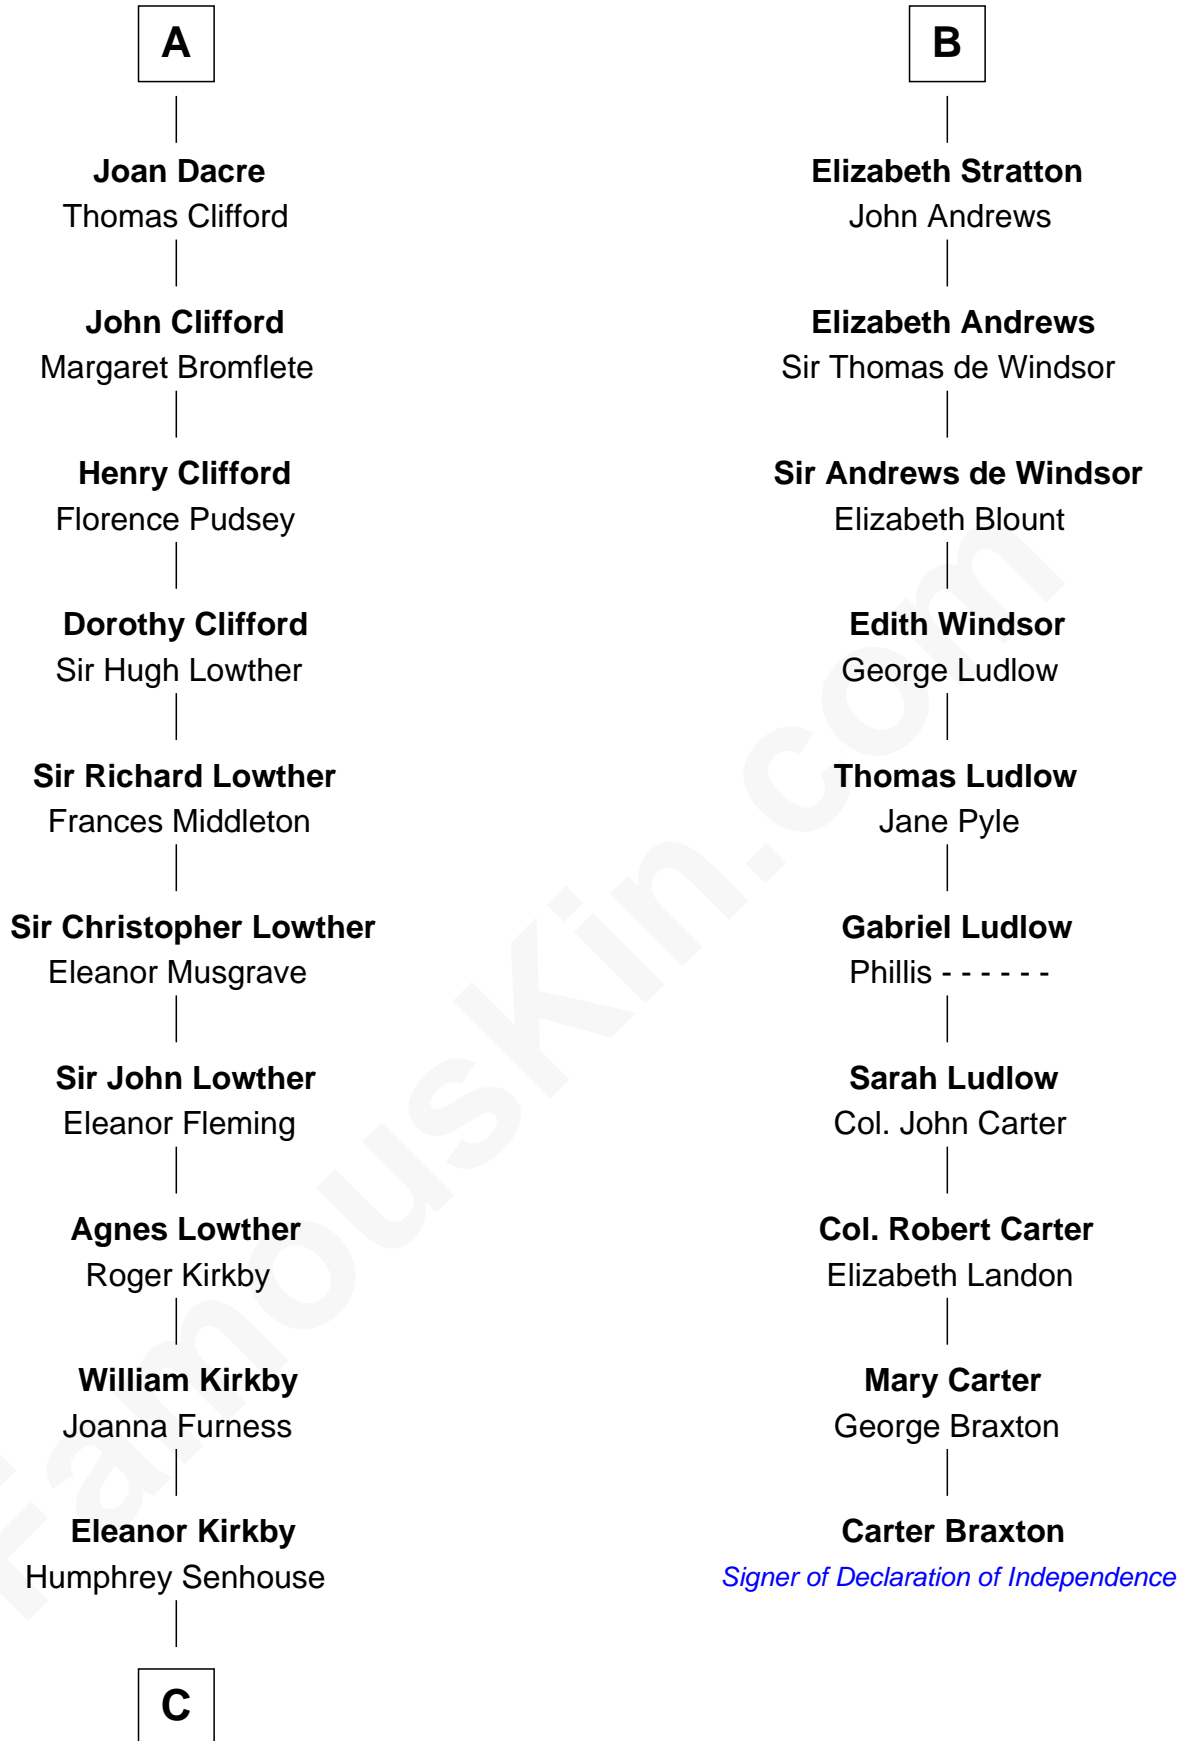

FamousKin.com

Relationship Chart of Fletcher Christian

Leader of the mutiny on the Bounty

16th cousin 3 times removed of

Carter Braxton

Signer of the Declaration of Independence

C

—
Bridget Senhouse

John Christian

—
Charles Christian

Anne Dixon

—
Fletcher Christian

Leader of the mutiny on the Bounty

FamousKin.com