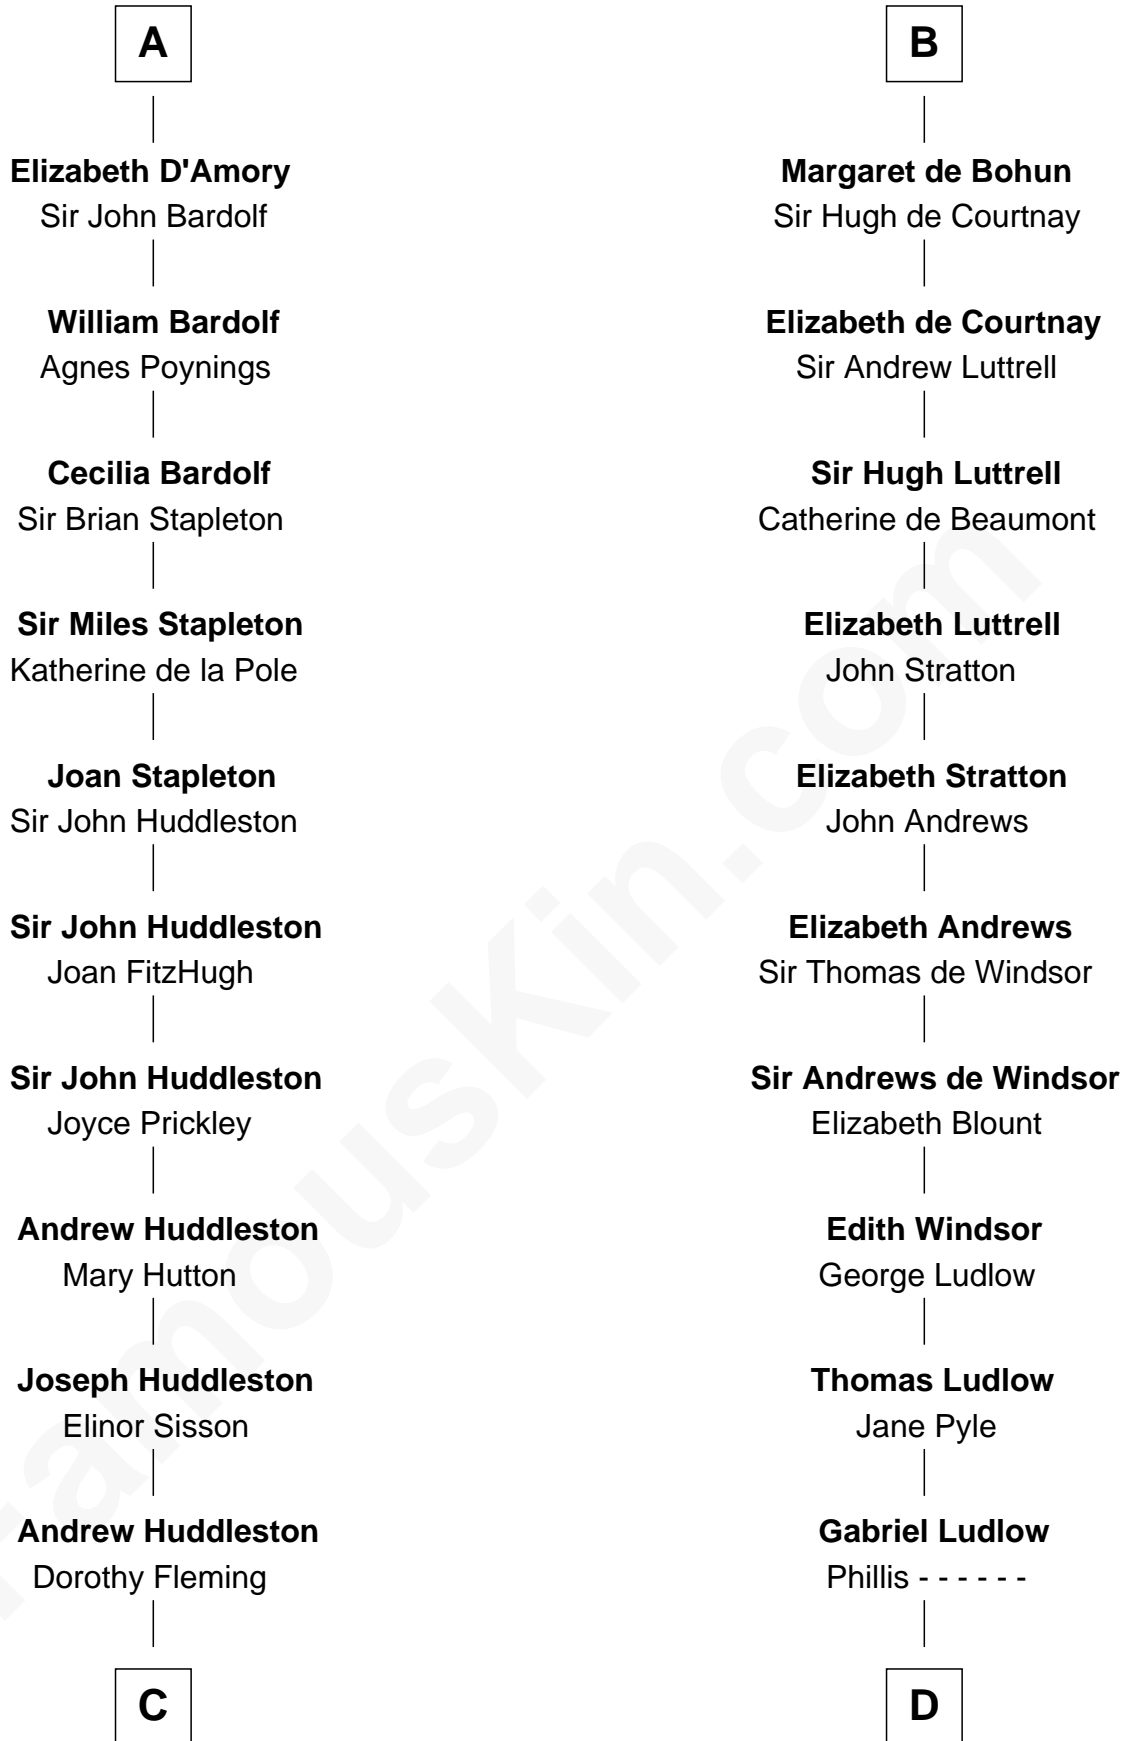

FamousKin.com

Relationship Chart of Fletcher Christian

Leader of the mutiny on the Bounty

20th cousin 1 time removed of

Carter Braxton

Signer of the Declaration of Independence

C

Mary Huddleston

Leader of the mutiny on the Bounty

D

Sarah Ludlow

Col. John Carter

Col. Robert Carter

Elizabeth Landon

Mary Carter

George Braxton