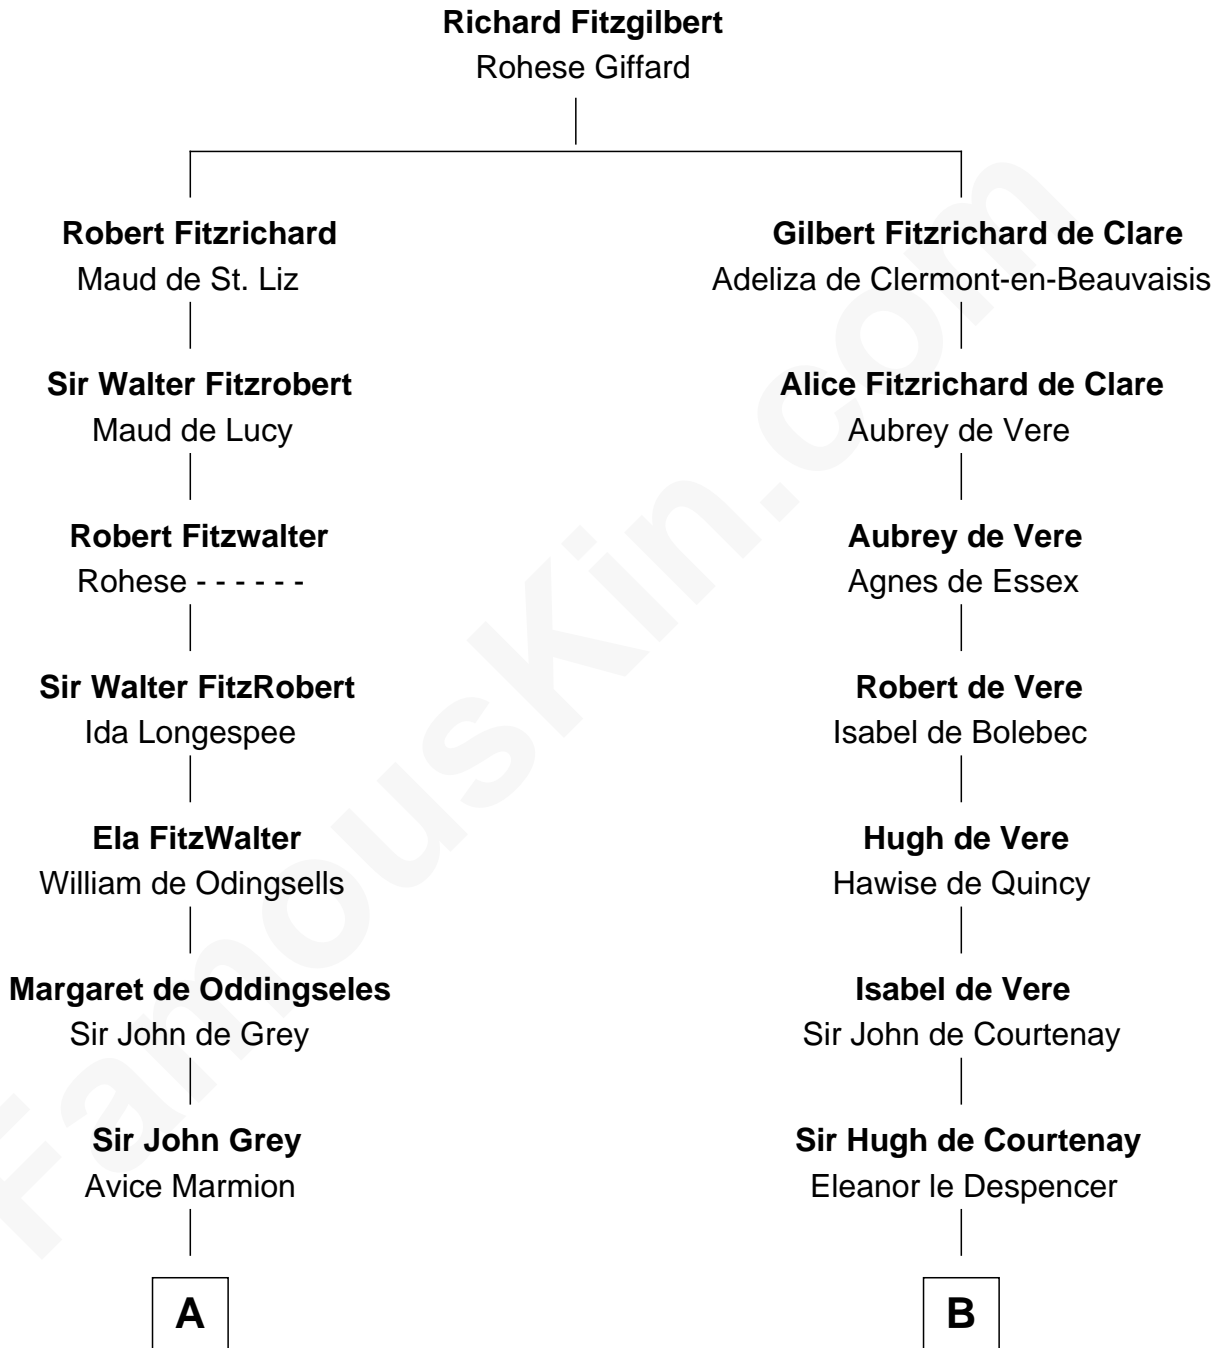

# FamousKin.com

## Relationship Chart of Fletcher Christian

*Leader of the mutiny on the Bounty*

21st cousin of

**Carter Braxton**

*Signer of the Declaration of Independence*

**C**

**William Kirkby**  
Joanna Furness

**Eleanor Kirkby**  
Humphrey Senhouse

**Bridget Senhouse**  
John Christian

**Charles Christian**  
Anne Dixon

**Fletcher Christian**

*Leader of the mutiny on the Bounty*

**D**

**Gabriel Ludlow**  
Phillis - - - - -

**Sarah Ludlow**  
Col. John Carter

**Col. Robert Carter**  
Elizabeth Landon

**Mary Carter**  
George Braxton

**Carter Braxton**

*Signer of Declaration of Independence*

FamousKin.com