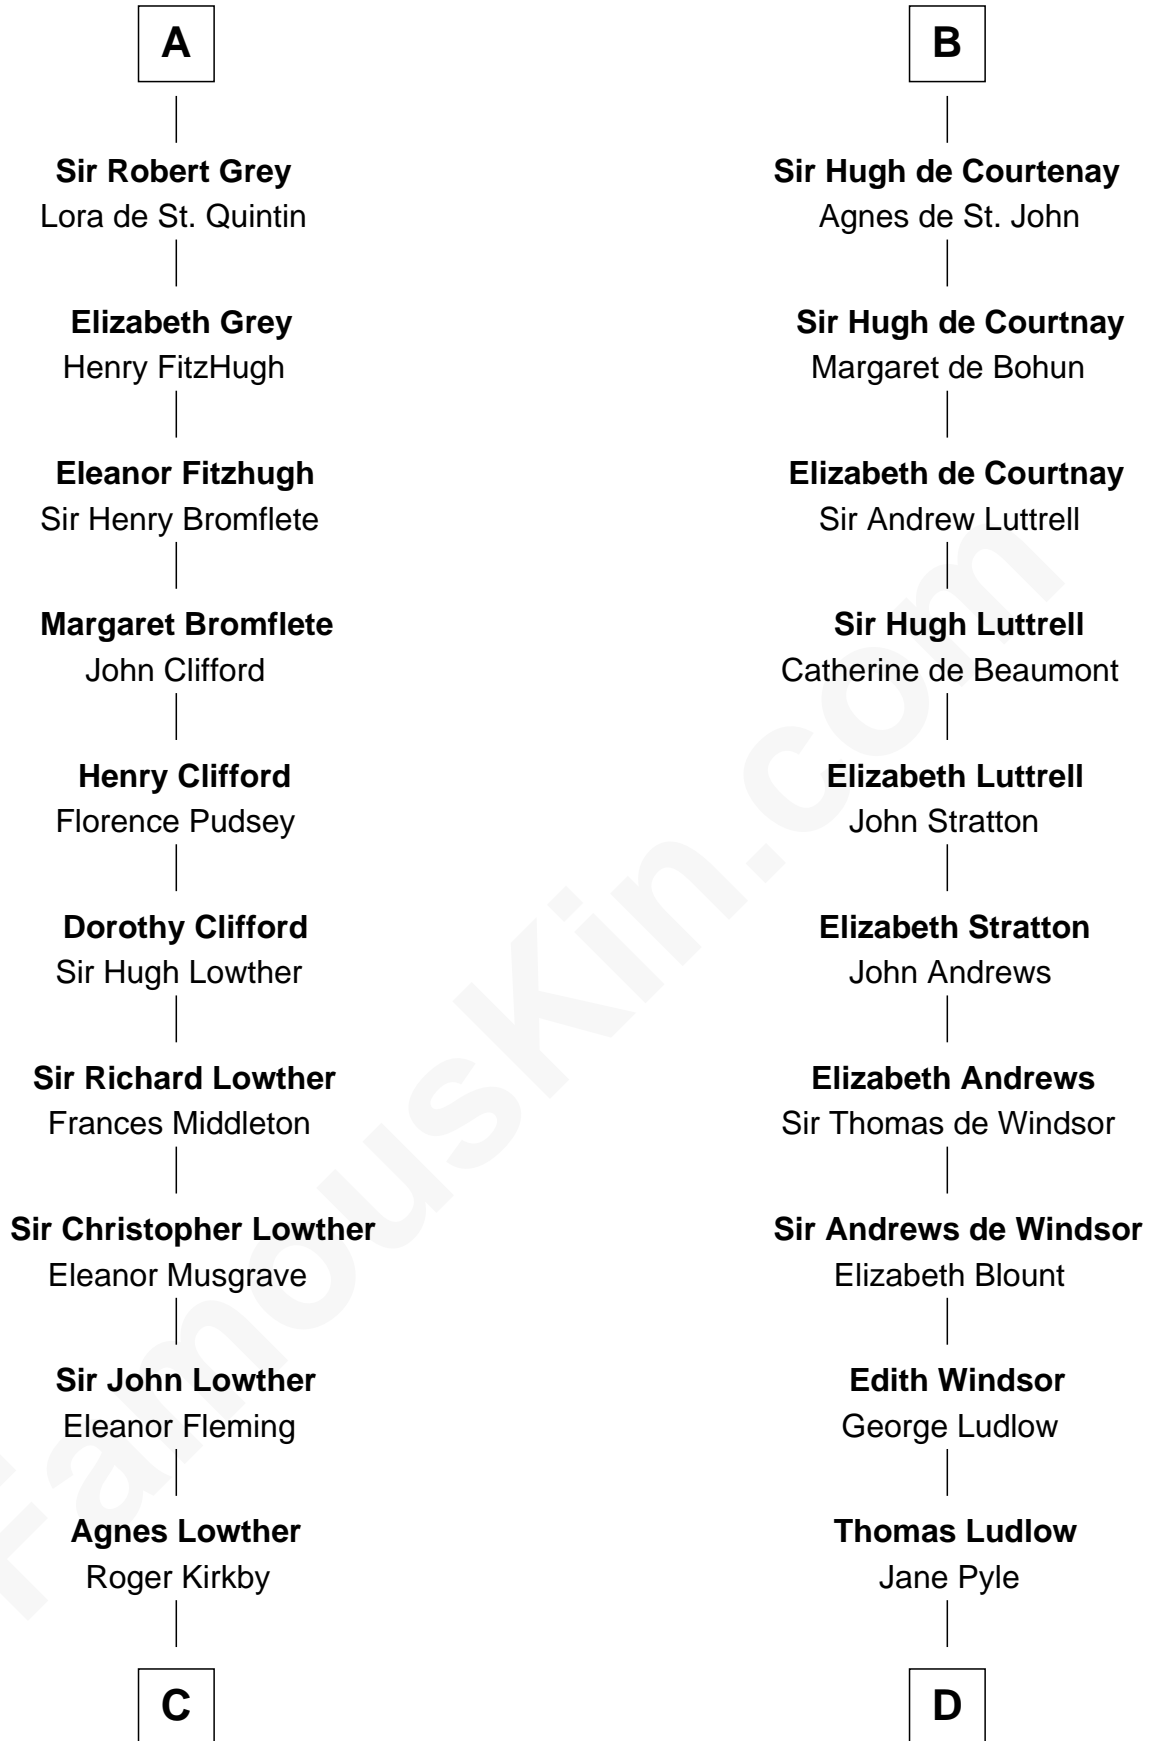

## Relationship Chart of Fletcher Christian

*Leader of the mutiny on the Bounty*

21st cousin of

**Carter Braxton**

*Signer of the Declaration of Independence*

**C**

**William Kirkby**  
Joanna Furness

**Eleanor Kirkby**  
Humphrey Senhouse

**Bridget Senhouse**  
John Christian

**Charles Christian**  
Anne Dixon

**Fletcher Christian**

*Leader of the mutiny on the Bounty*

**D**

**Gabriel Ludlow**  
Phillis - - - - -

**Sarah Ludlow**  
Col. John Carter

**Col. Robert Carter**  
Elizabeth Landon

**Mary Carter**  
George Braxton

**Carter Braxton**

*Signer of Declaration of Independence*

FamousKin.com