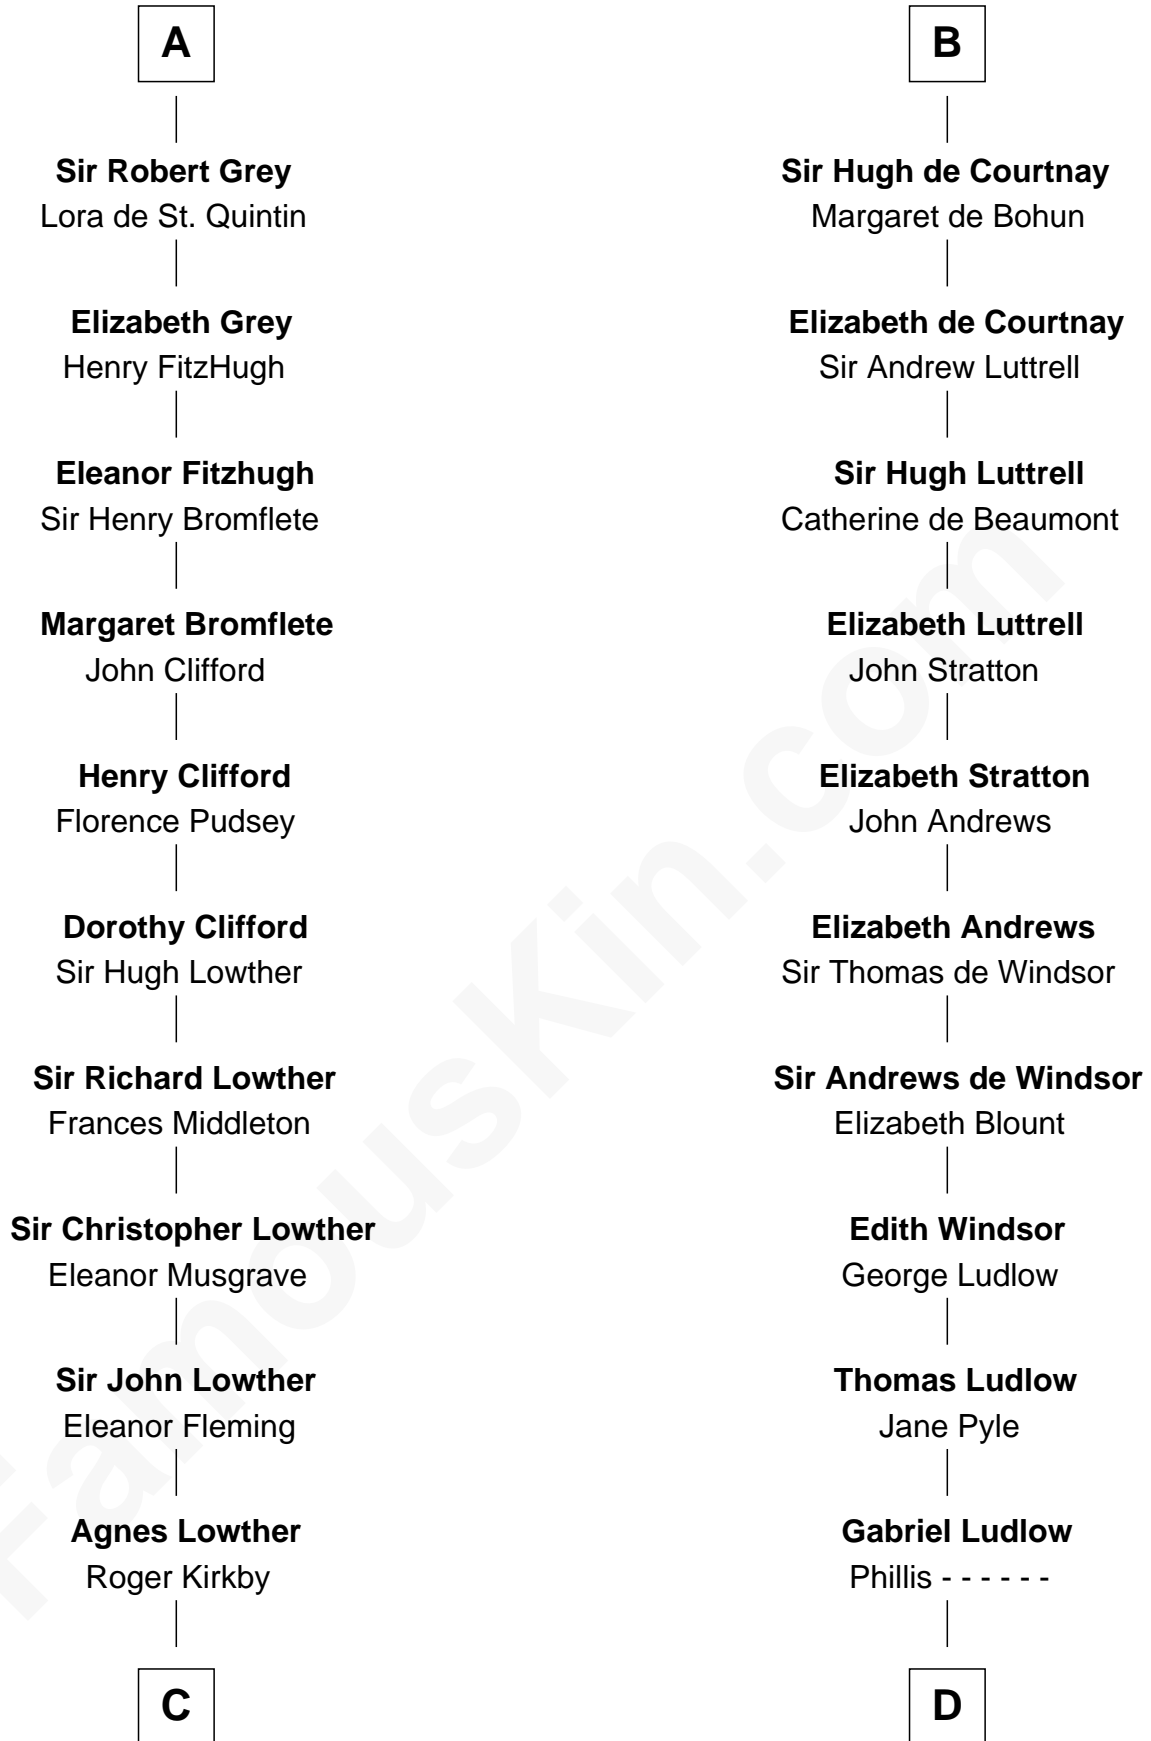

## Relationship Chart of Fletcher Christian

Leader of the mutiny on the Bounty

20th cousin 1 time removed of

## Carter Braxton

Signer of the Declaration of Independence

**C**

**William Kirkby**  
Joanna Furness

**Eleanor Kirkby**  
Humphrey Senhouse

**Bridget Senhouse**  
John Christian

**Charles Christian**  
Anne Dixon

**Fletcher Christian**  
*Leader of the mutiny on the Bounty*

**D**

**Sarah Ludlow**  
Col. John Carter

**Col. Robert Carter**  
Elizabeth Landon

**Mary Carter**  
George Braxton

**Carter Braxton**  
*Signer of Declaration of Independence*