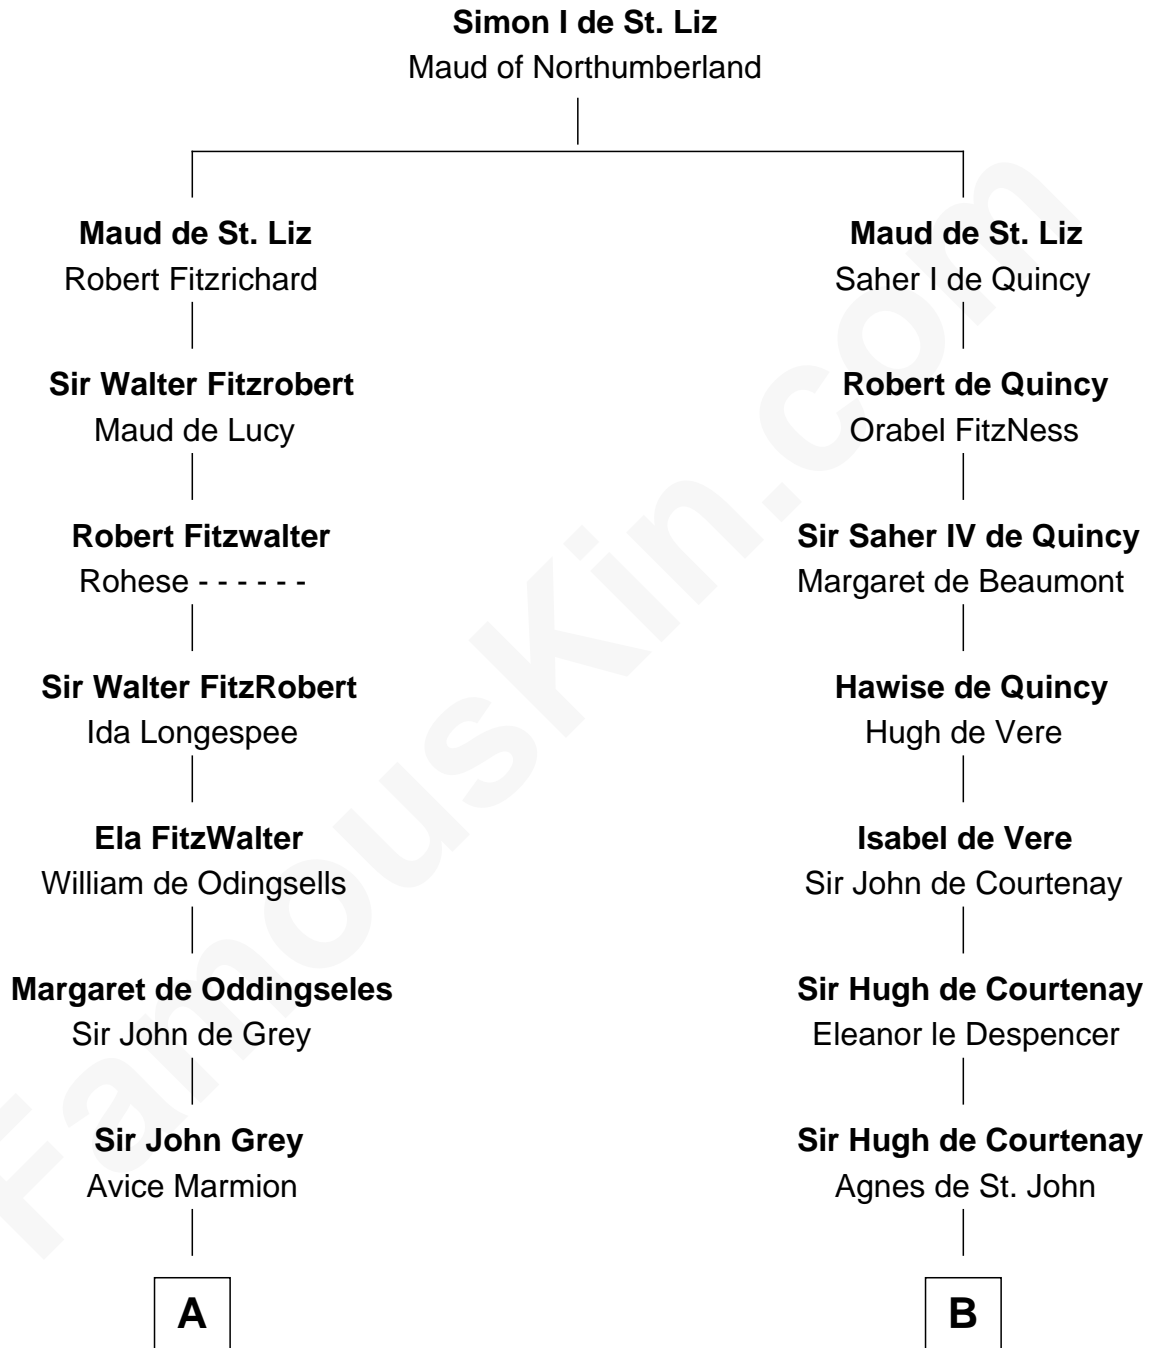

# FamousKin.com

## Relationship Chart of Fletcher Christian

Leader of the mutiny on the Bounty

20th cousin 1 time removed of

## Carter Braxton

Signer of the Declaration of Independence

**C**

**William Kirkby**  
Joanna Furness

**Eleanor Kirkby**  
Humphrey Senhouse

**Bridget Senhouse**  
John Christian

**Charles Christian**  
Anne Dixon

**Fletcher Christian**  
*Leader of the mutiny on the Bounty*

**D**

**Sarah Ludlow**  
Col. John Carter

**Col. Robert Carter**  
Elizabeth Landon

**Mary Carter**  
George Braxton

**Carter Braxton**  
*Signer of Declaration of Independence*