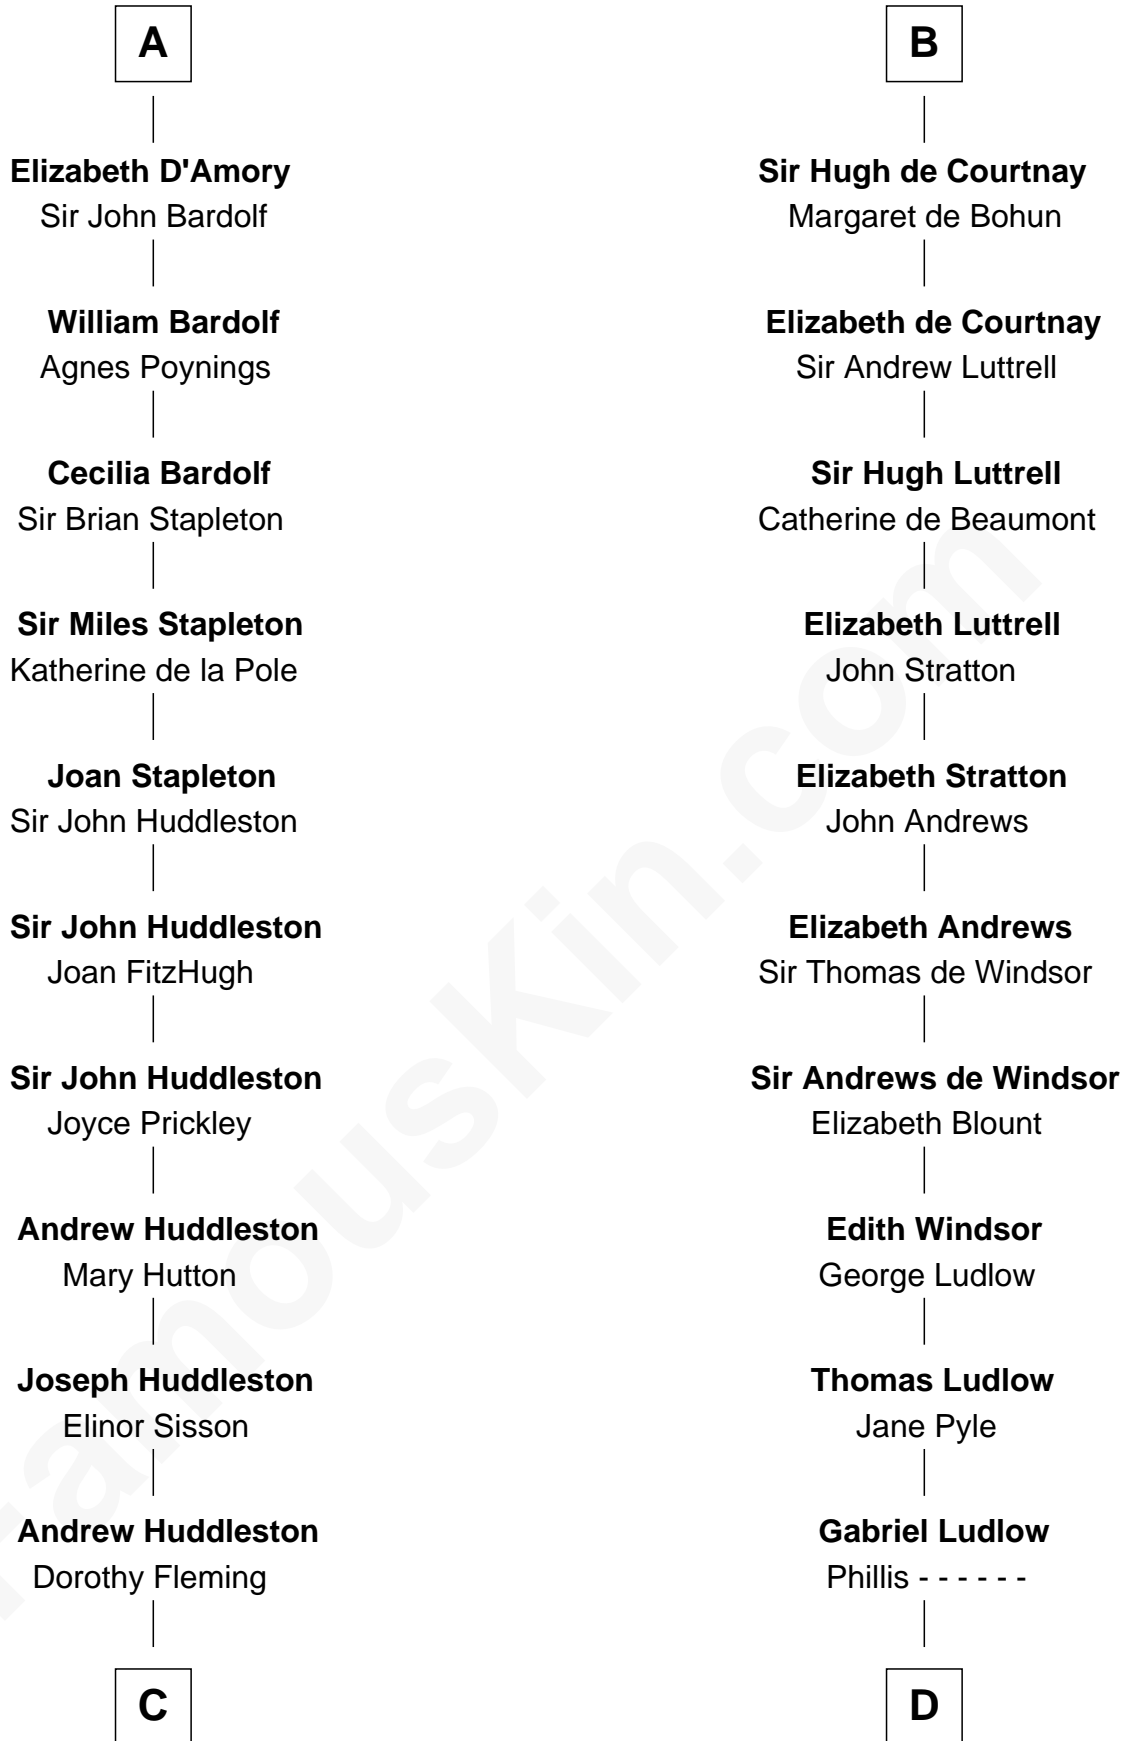

FamousKin.com

Relationship Chart of Fletcher Christian

Leader of the mutiny on the Bounty

20th cousin 1 time removed of

Carter Braxton

Signer of the Declaration of Independence

Ralph de Gael

C

Mary Huddleston

John Senhouse

Humphrey Senhouse

Eleanor Kirkby

Bridget Senhouse

John Christian

Charles Christian

Anne Dixon

Fletcher Christian

Leader of the mutiny on the Bounty

D

Sarah Ludlow

Col. John Carter

Col. Robert Carter

Elizabeth Landon

Mary Carter