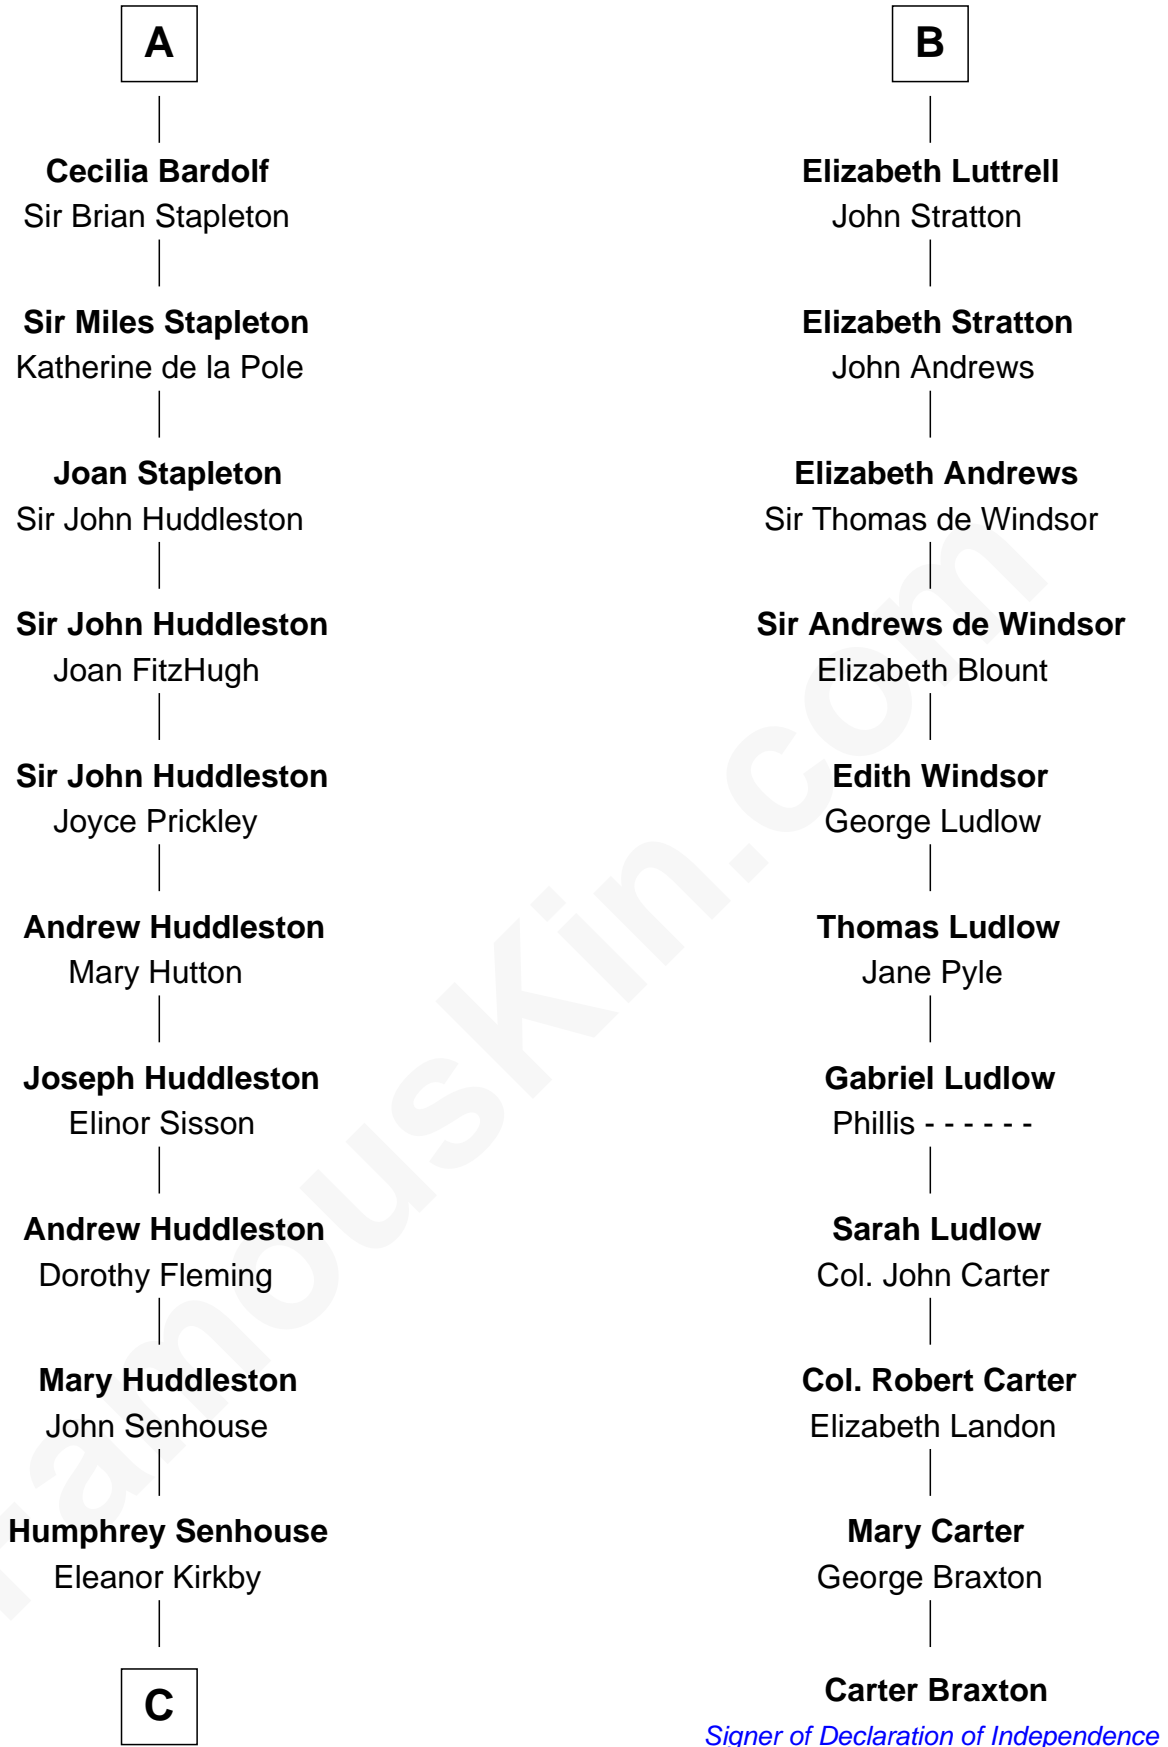

FamousKin.com

Relationship Chart of Fletcher Christian

Leader of the mutiny on the Bounty

17th cousin 2 times removed of

Carter Braxton

Signer of the Declaration of Independence

C

—
Bridget Senhouse

John Christian

—
Charles Christian

Anne Dixon

—
Fletcher Christian

Leader of the mutiny on the Bounty

FamousKin.com