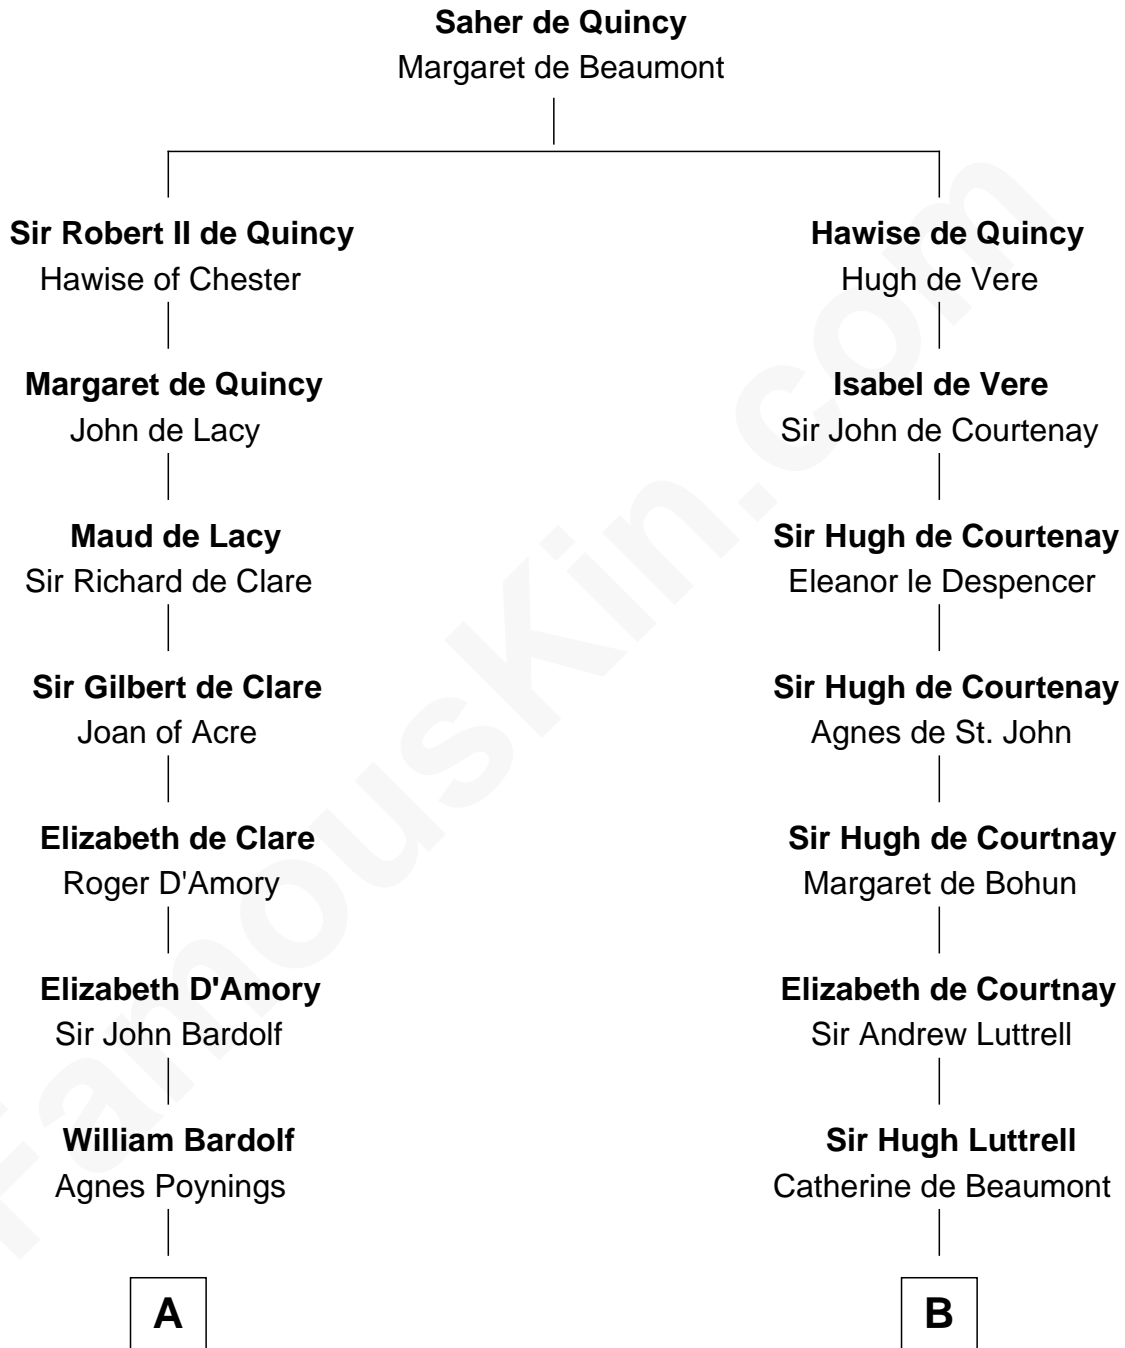

FamousKin.com

Relationship Chart of Fletcher Christian

Leader of the mutiny on the Bounty

17th cousin 2 times removed of

Carter Braxton

Signer of the Declaration of Independence

C

—
Bridget Senhouse

John Christian

—
Charles Christian

Anne Dixon

—
Fletcher Christian

Leader of the mutiny on the Bounty

FamousKin.com