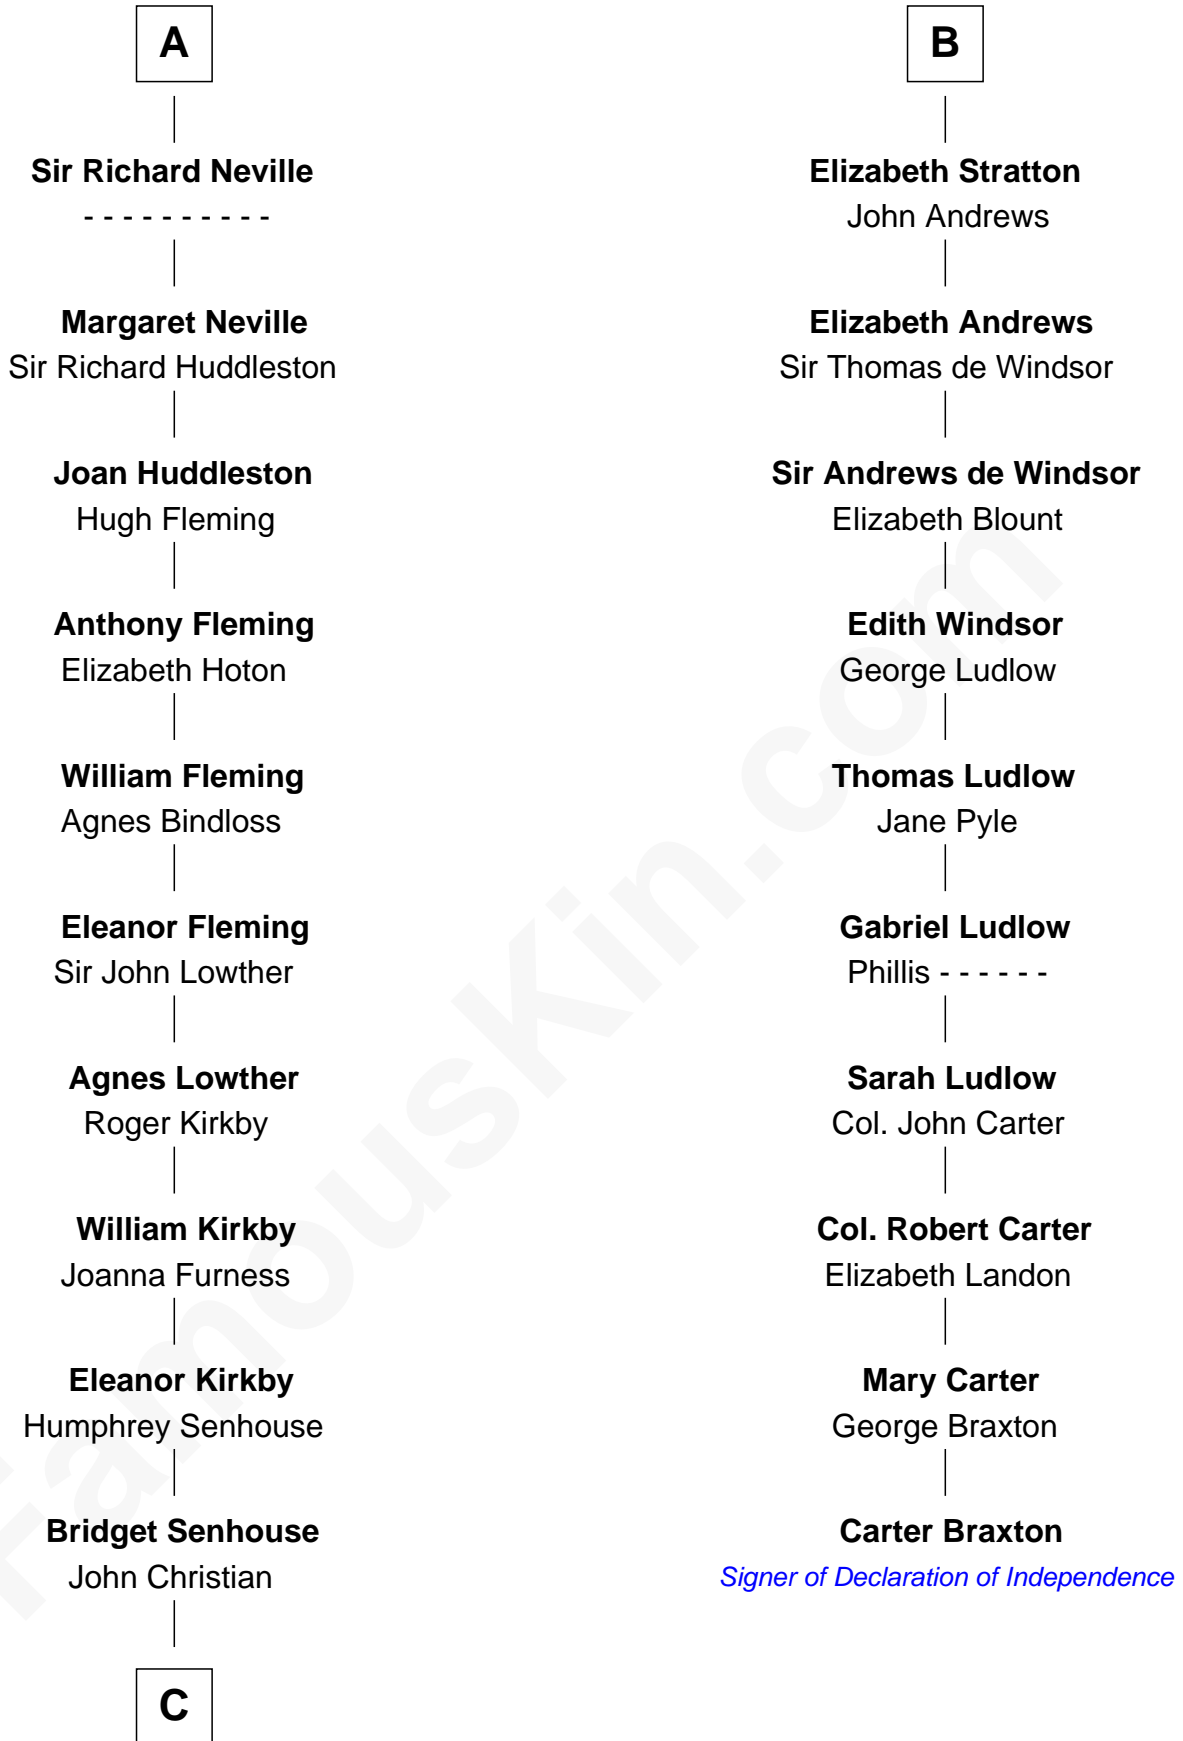

FamousKin.com

Relationship Chart of Fletcher Christian

Leader of the mutiny on the Bounty

16th cousin 2 times removed of

Carter Braxton

Signer of the Declaration of Independence

C

—
Charles Christian

Anne Dixon

—
Fletcher Christian

Leader of the mutiny on the Bounty

FamousKin.com