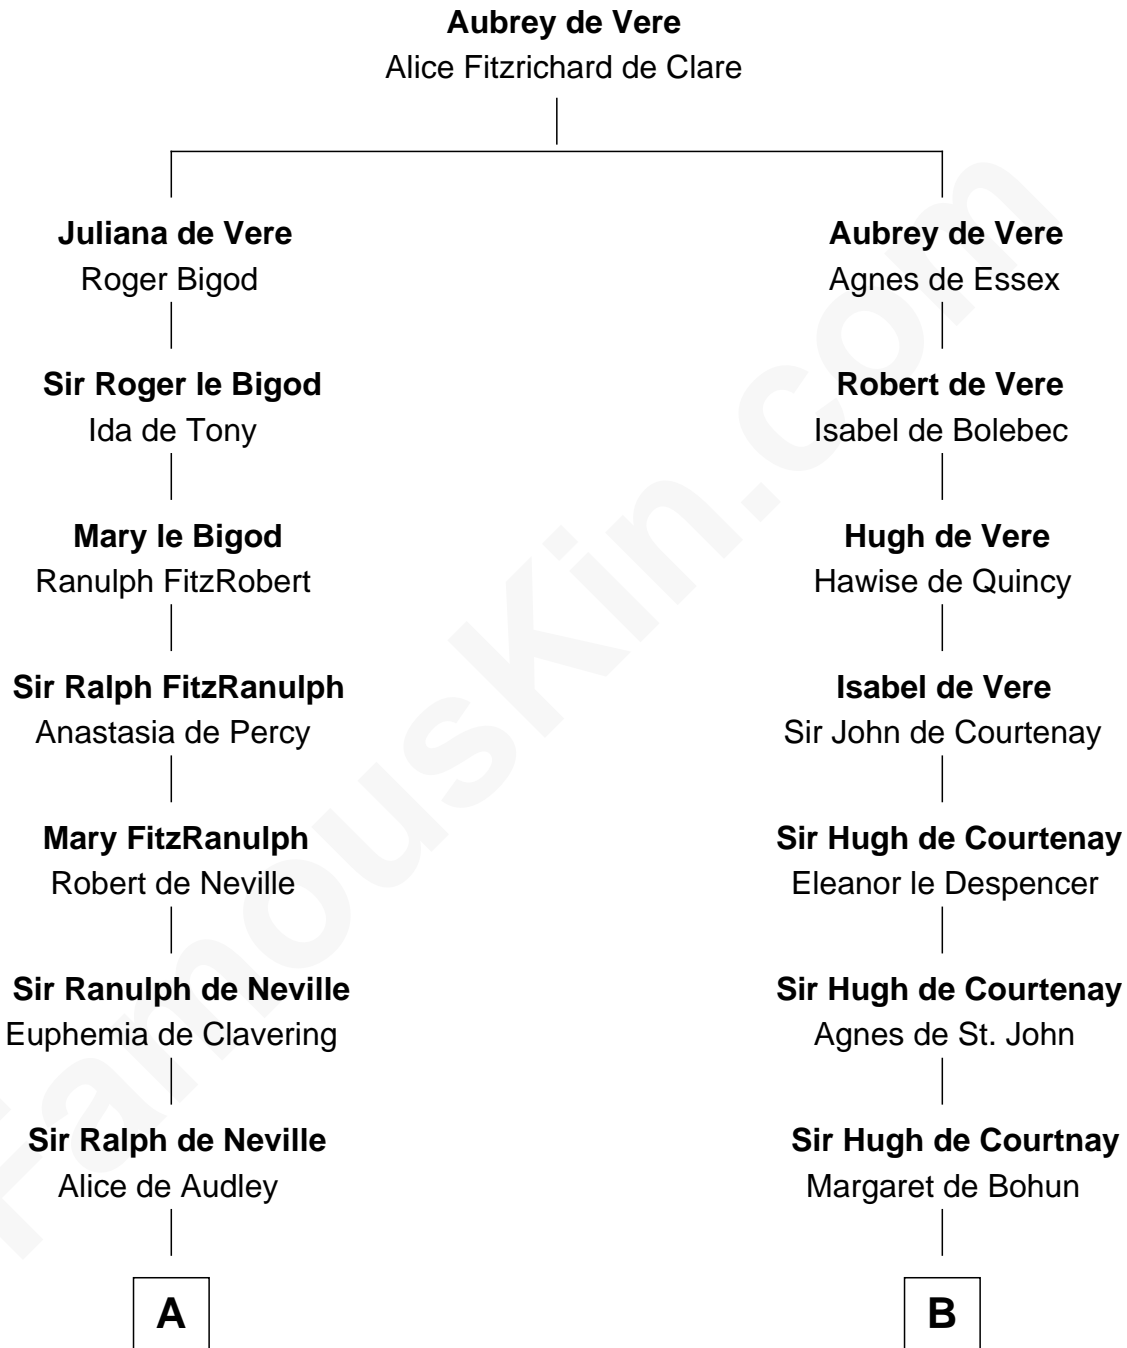

FamousKin.com

Relationship Chart of Fletcher Christian

Leader of the mutiny on the Bounty

19th cousin 2 times removed of

Carter Braxton

Signer of the Declaration of Independence

C

William Kirkby
Joanna Furness

Eleanor Kirkby
Humphrey Senhouse

Bridget Senhouse
John Christian

Charles Christian
Anne Dixon

Fletcher Christian
Leader of the mutiny on the Bounty

D

Col. Robert Carter
Elizabeth Landon

Mary Carter
George Braxton