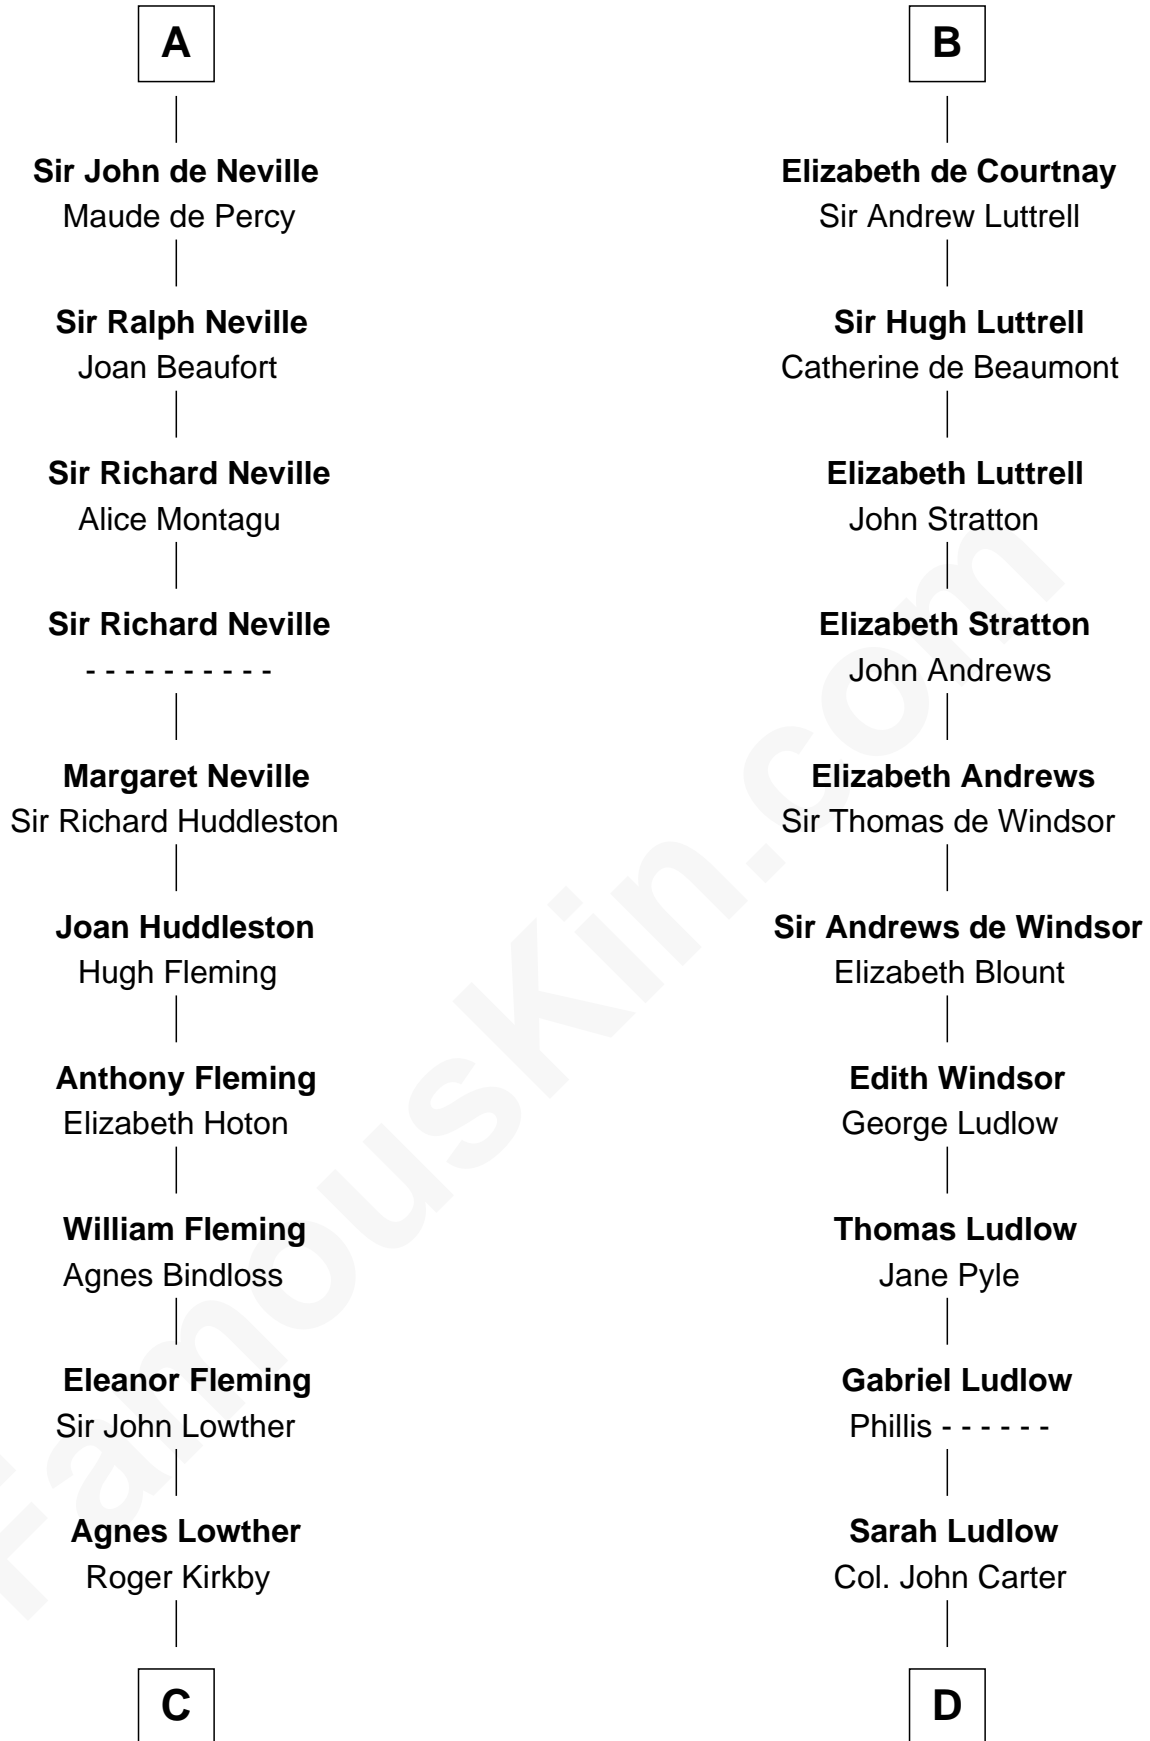

FamousKin.com

Relationship Chart of Fletcher Christian

Leader of the mutiny on the Bounty

19th cousin 2 times removed of

Carter Braxton

Signer of the Declaration of Independence

C

William Kirkby
Joanna Furness

Eleanor Kirkby
Humphrey Senhouse

Bridget Senhouse
John Christian

Charles Christian
Anne Dixon

Fletcher Christian
Leader of the mutiny on the Bounty

D

Col. Robert Carter
Elizabeth Landon

Mary Carter
George Braxton