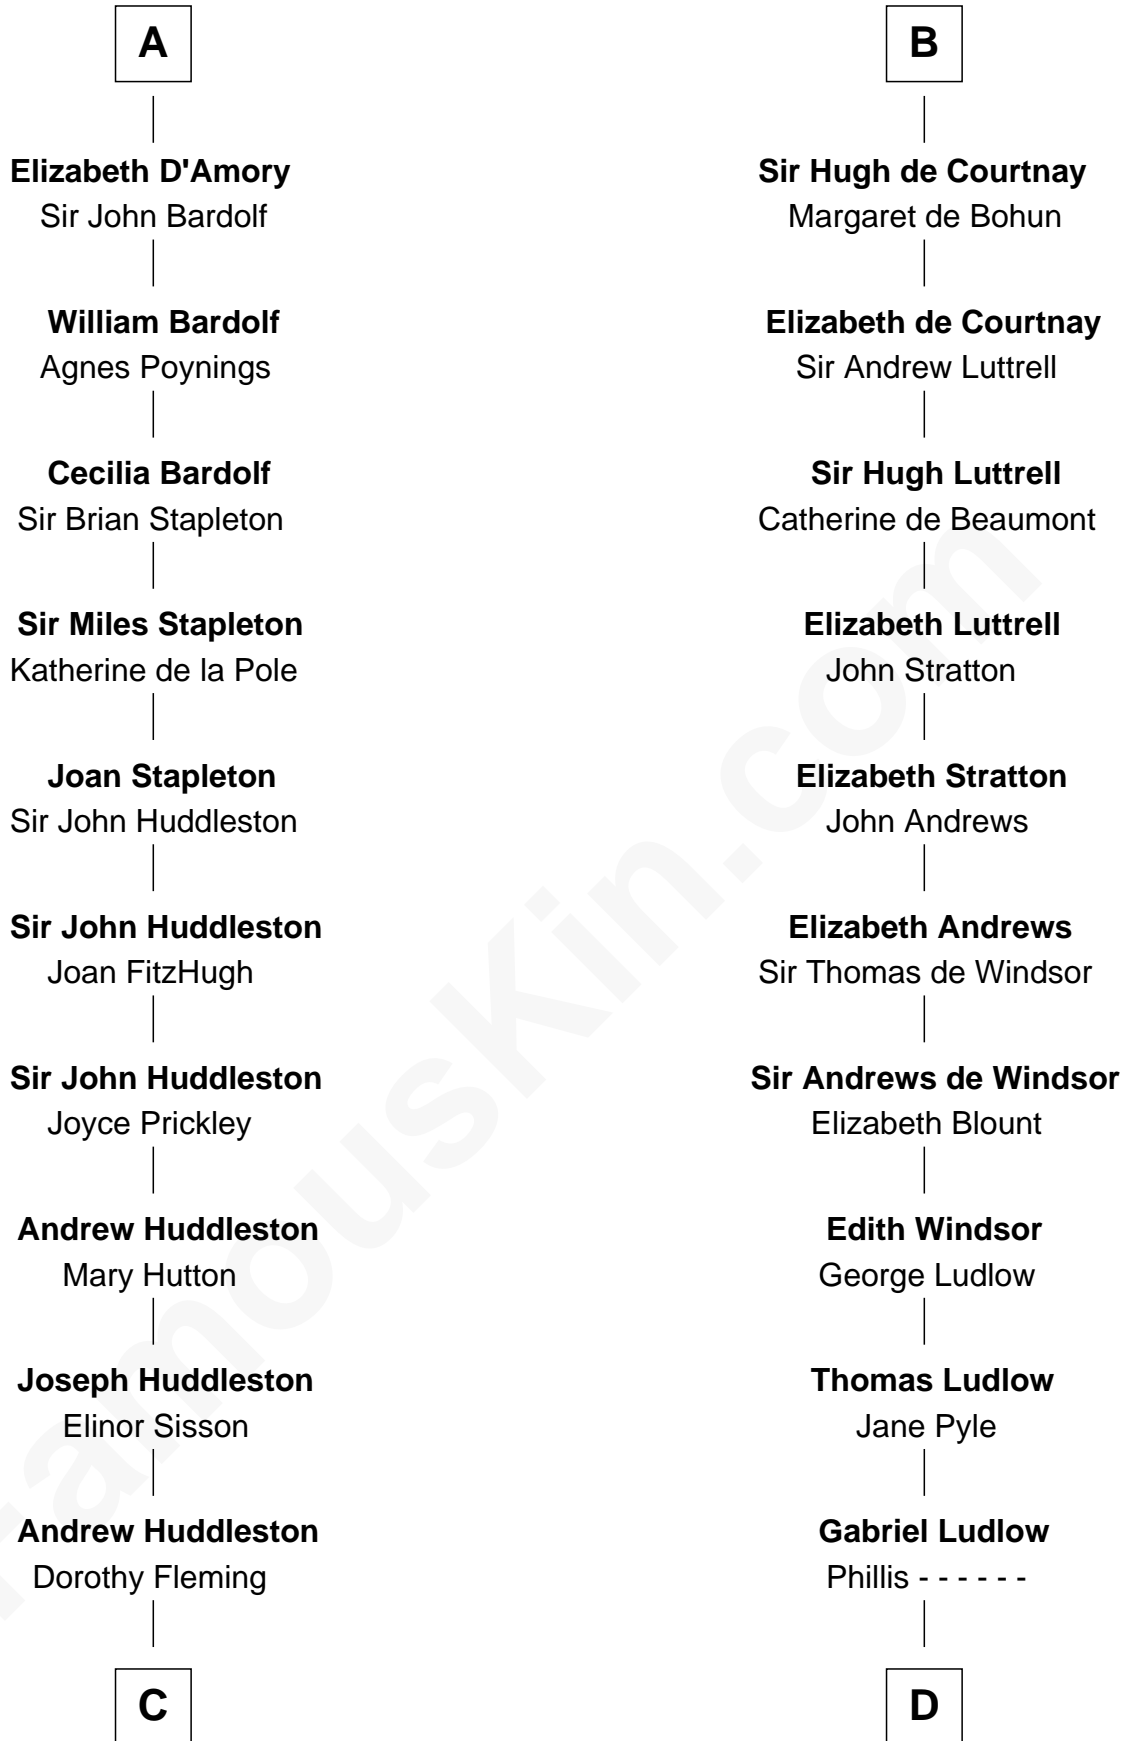

FamousKin.com

Relationship Chart of Fletcher Christian

Leader of the mutiny on the Bounty

20th cousin 1 time removed of

Carter Braxton

Signer of the Declaration of Independence

Gilbert Fitzrichard de Clare
Adeliza de Clermont-en-Beauvaisis

Sir John de Courtenay

Sir Hugh de Courtenay

Eleanor le Despencer

Sir Hugh de Courtenay

Agnes de St. John

B

C

Mary Huddleston