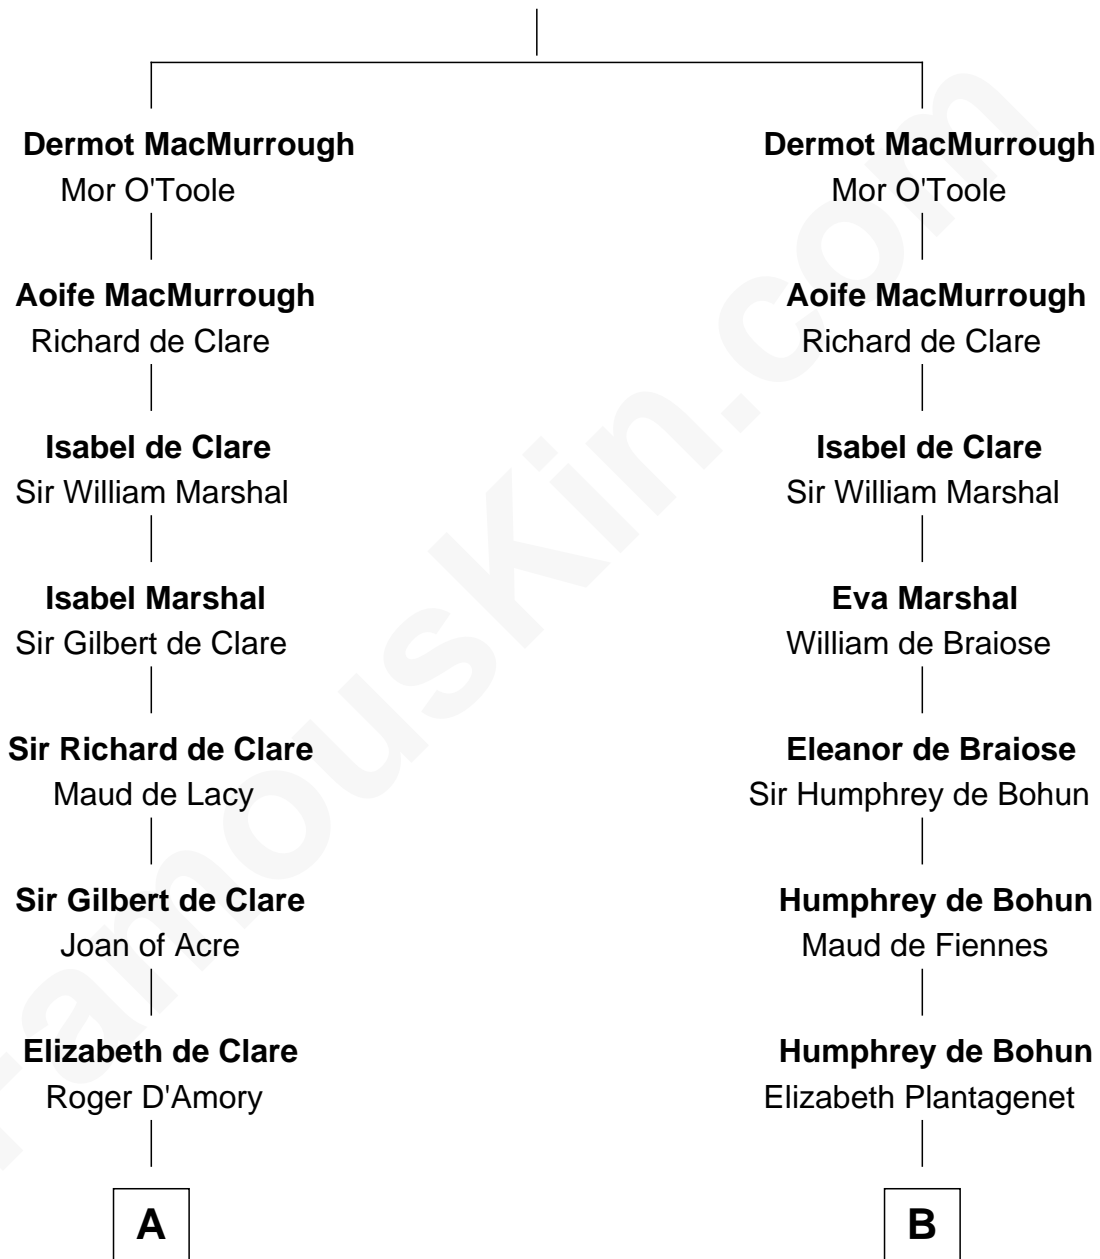

## Relationship Chart of Fletcher Christian

Leader of the mutiny on the Bounty

21st cousin of

**James Madison**

4th U.S. President

**Enna MacMurrough**

**C**

**Mary Huddleston**

John Senhouse

**Humphrey Senhouse**

Eleanor Kirkby

**Bridget Senhouse**

John Christian

**Charles Christian**

Anne Dixon

**Fletcher Christian**