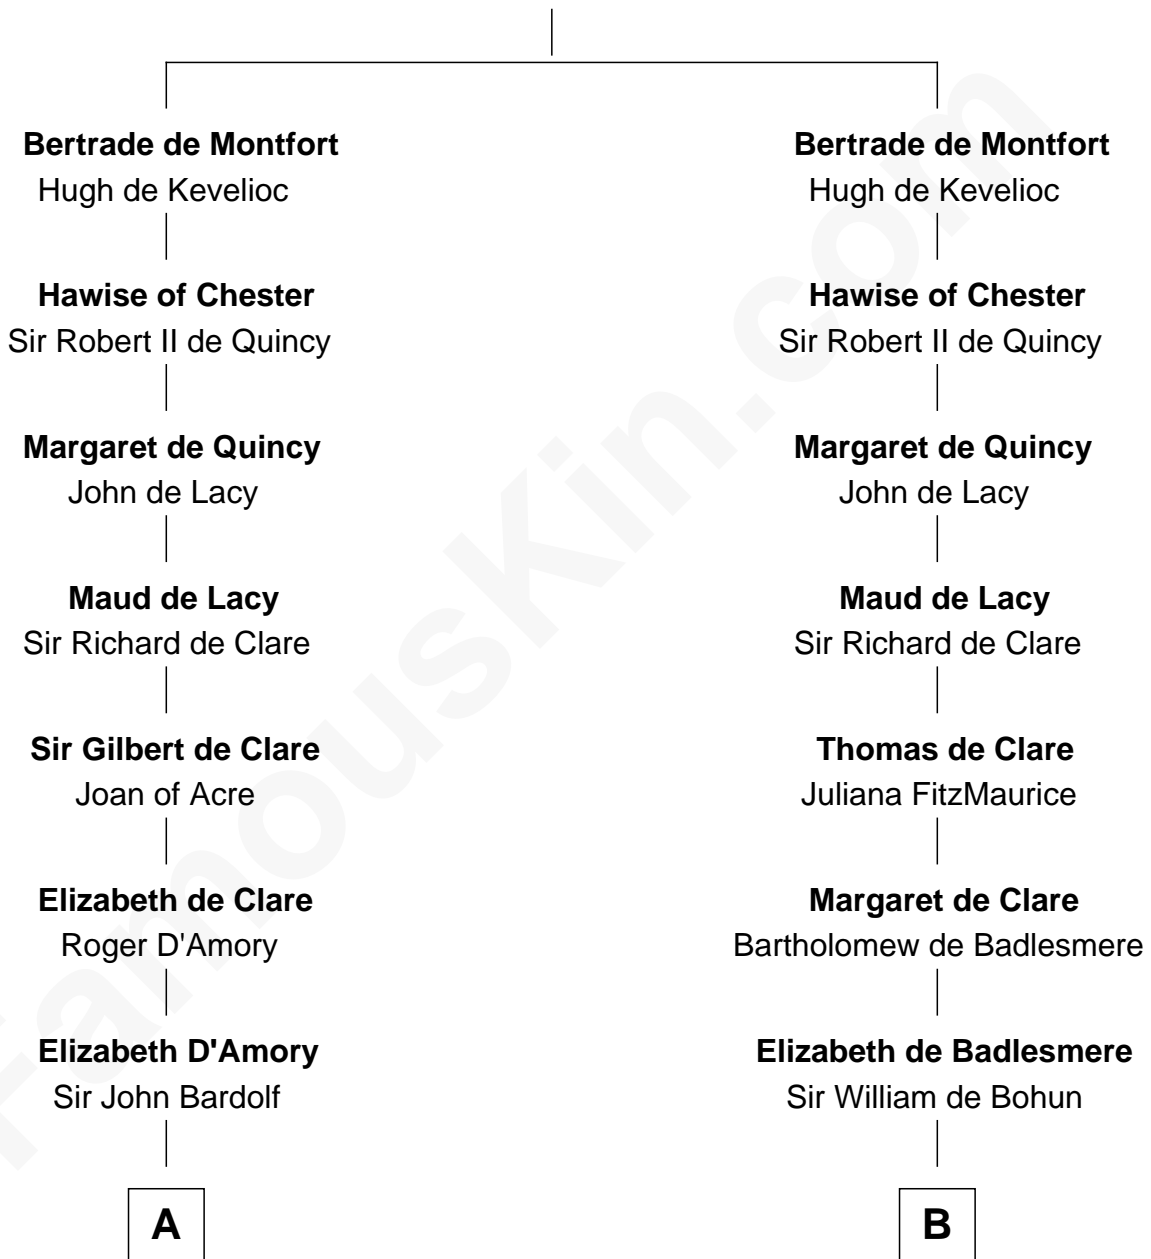

FamousKin.com

Relationship Chart of Fletcher Christian

Leader of the mutiny on the Bounty

20th cousin of

James Madison

4th U.S. President

Simon III de Montfort

Maud - - - - -

C

Humphrey Senhouse

Eleanor Kirkby

Bridget Senhouse

John Christian

Charles Christian

Anne Dixon

Fletcher Christian

Leader of the mutiny on the Bounty

D

Edwin Conway

Elizabeth Thornton

Francis Conway

Rebecca Catlett

Eleanor Rose Conway

James Madison

James Madison

4th U.S. President

FamousKin.com