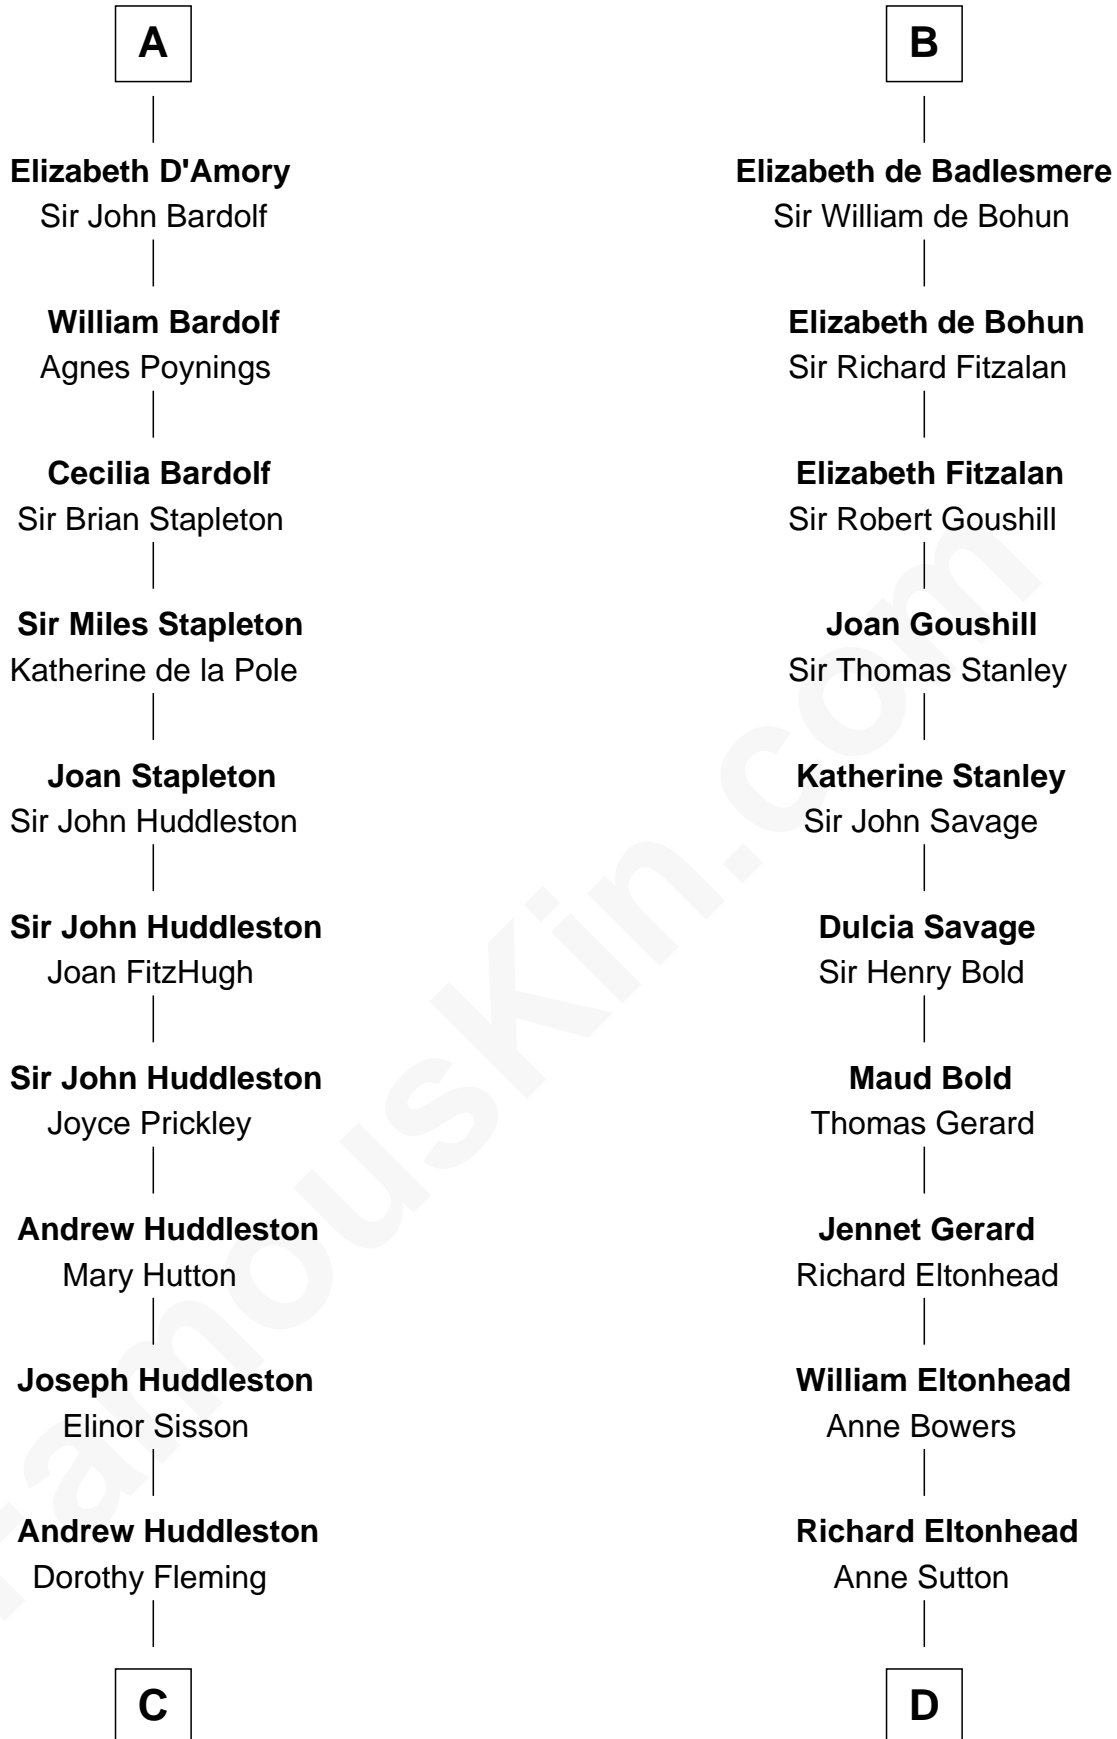

## Relationship Chart of Fletcher Christian

Leader of the mutiny on the Bounty

21st cousin of

**James Madison**

4th U.S. President

Ralph de Gael

**C**

**Mary Huddleston**

John Senhouse

**Humphrey Senhouse**

Eleanor Kirkby

**Bridget Senhouse**

John Christian

**Charles Christian**

Anne Dixon

**Fletcher Christian**