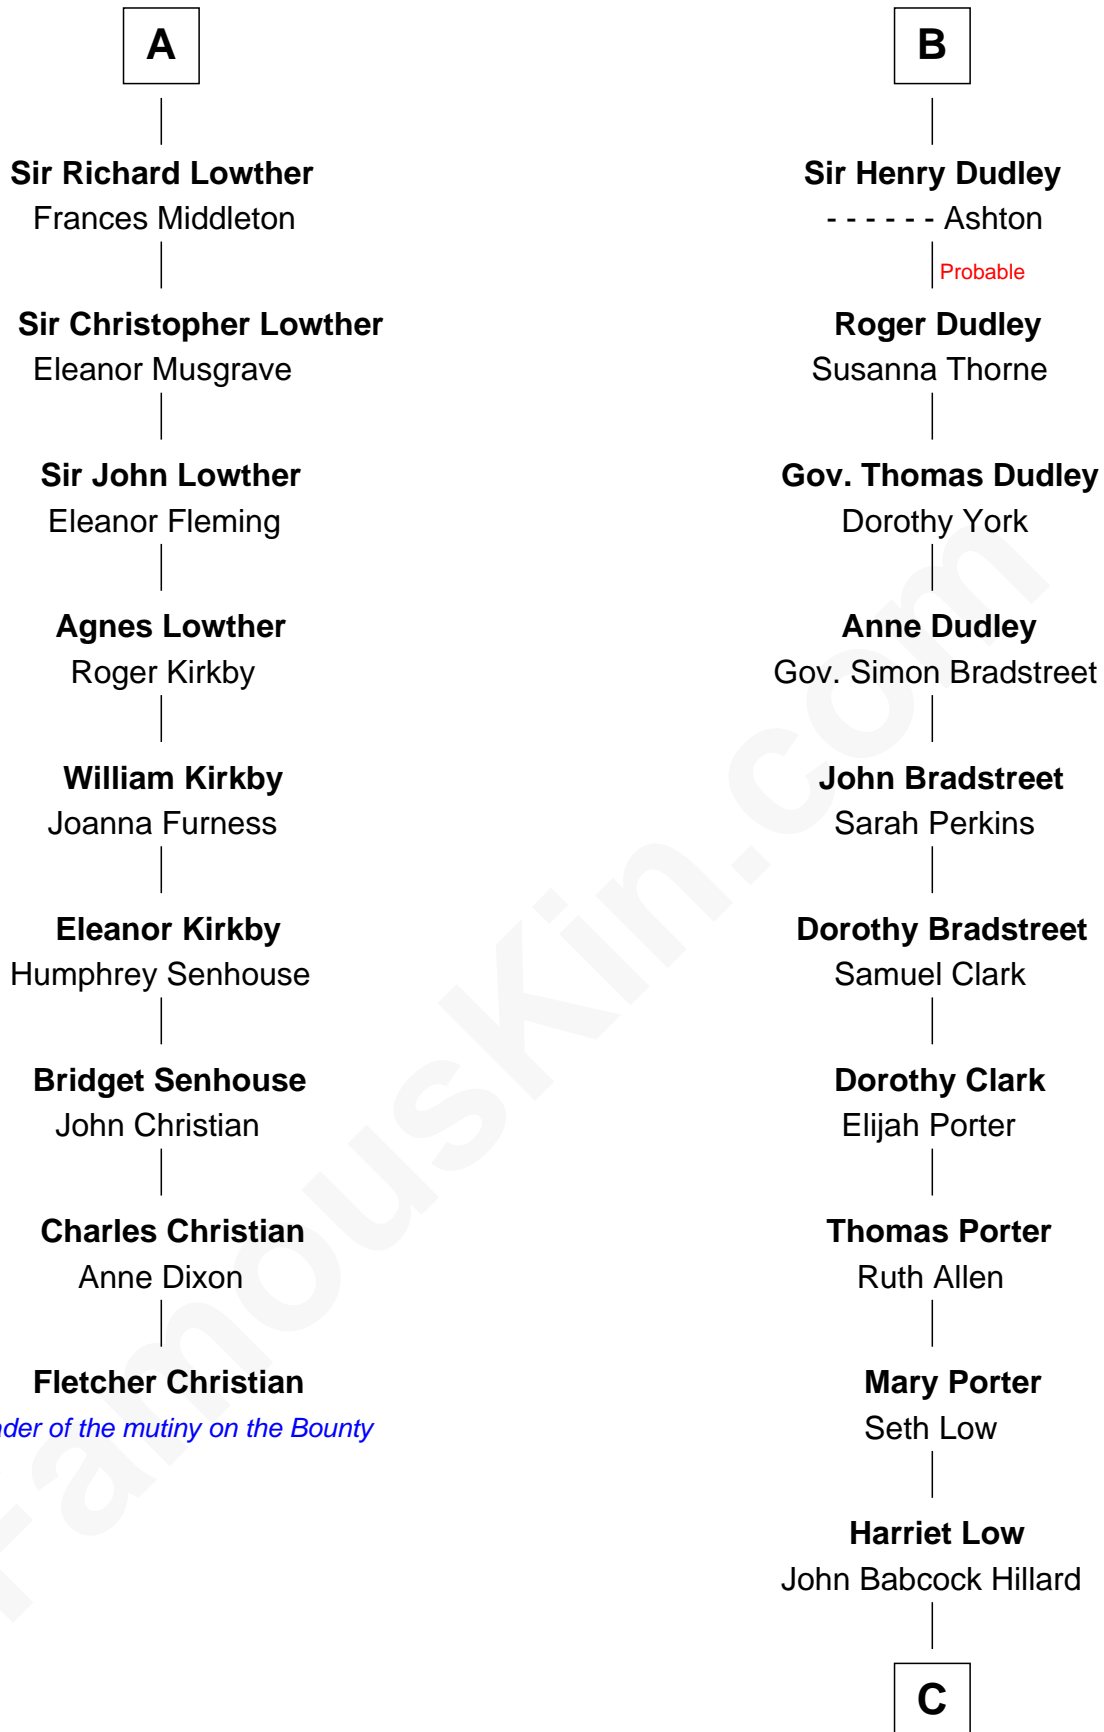

FamousKin.com

Relationship Chart of Fletcher Christian

Leader of the mutiny on the Bounty

15th cousin 5 times removed of

Bill Weld

68th Governor of Massachusetts

C

Harriet Hillard

William Augustus White

Margaret Low White

Francis Minot Weld

David Weld

Mary Blake Nichols

Bill Weld

68th Governor of Massachusetts