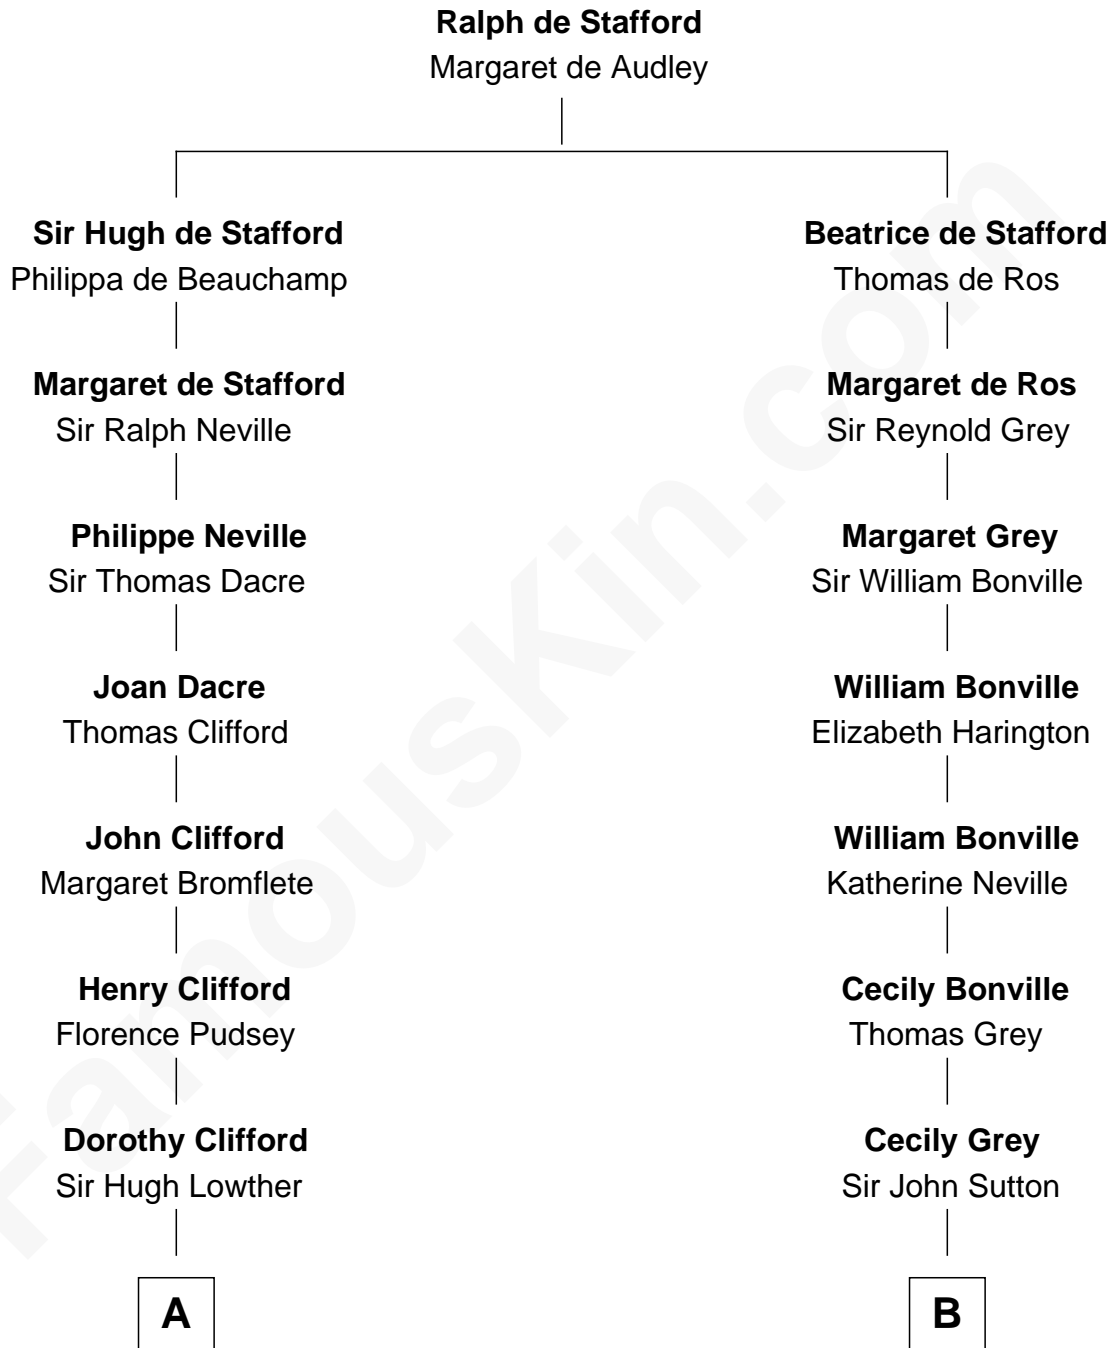

FamousKin.com

Relationship Chart of Fletcher Christian

Leader of the mutiny on the Bounty

15th cousin 5 times removed of

Bill Weld

68th Governor of Massachusetts

C

Harriet Hillard

William Augustus White

Margaret Low White

Francis Minot Weld

David Weld

Mary Blake Nichols

Bill Weld

68th Governor of Massachusetts