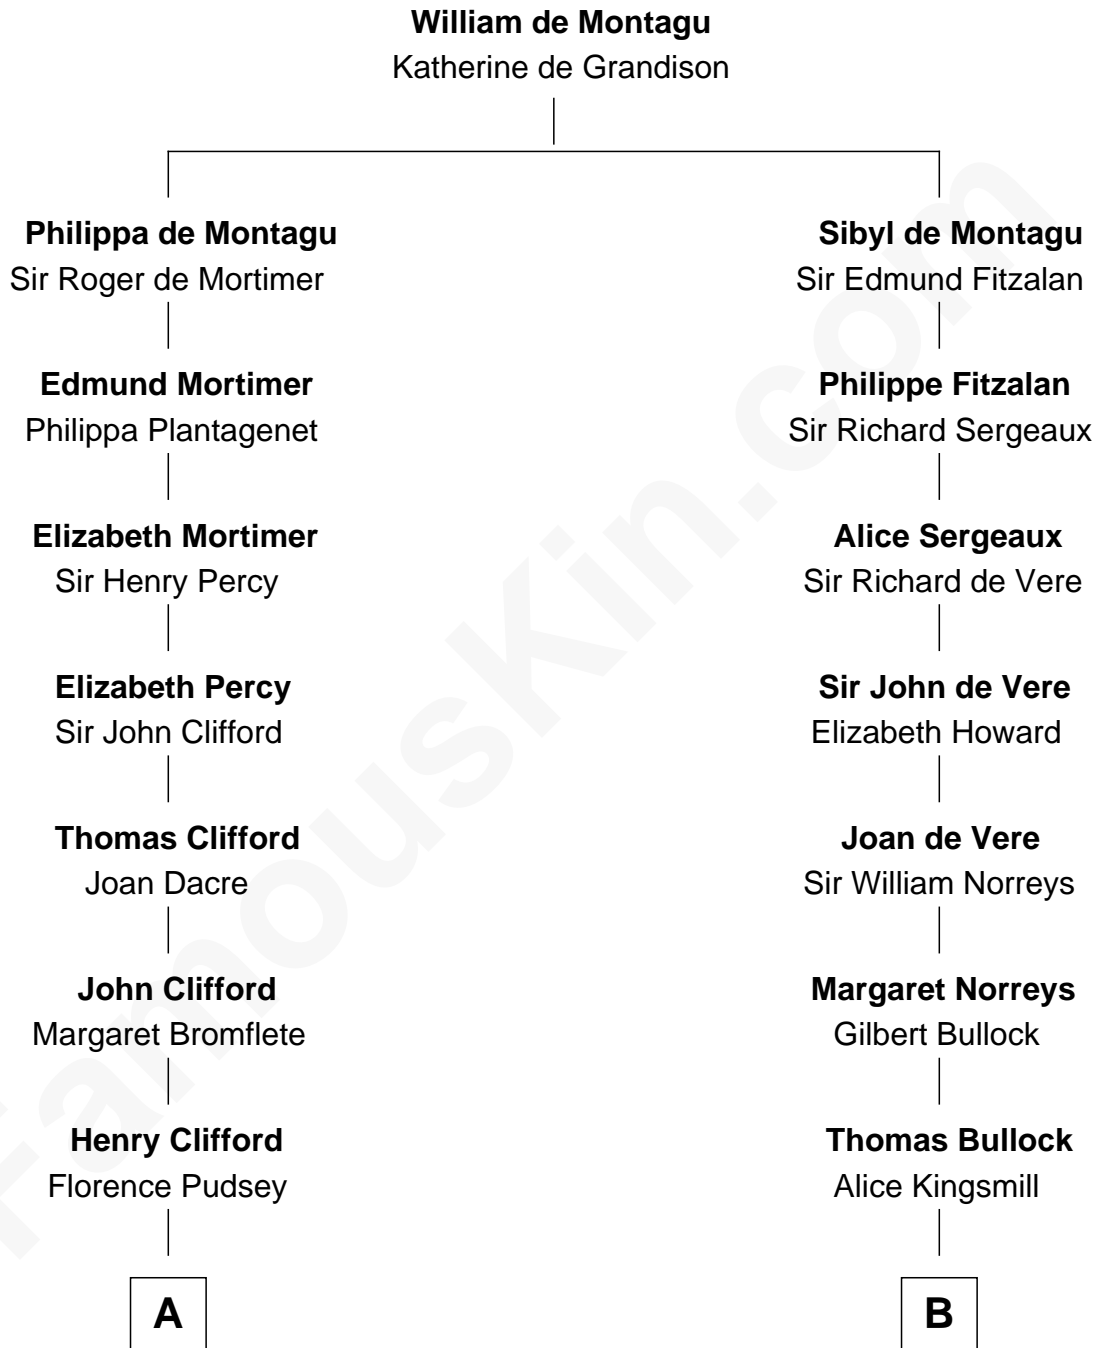

FamousKin.com

Relationship Chart of Fletcher Christian

Leader of the mutiny on the Bounty

16th cousin 3 times removed of

Bill Weld

68th Governor of Massachusetts

C

Francis Minot Weld
Margaret Low White

David Weld
Mary Blake Nichols

Bill Weld

68th Governor of Massachusetts

FamousKin.com