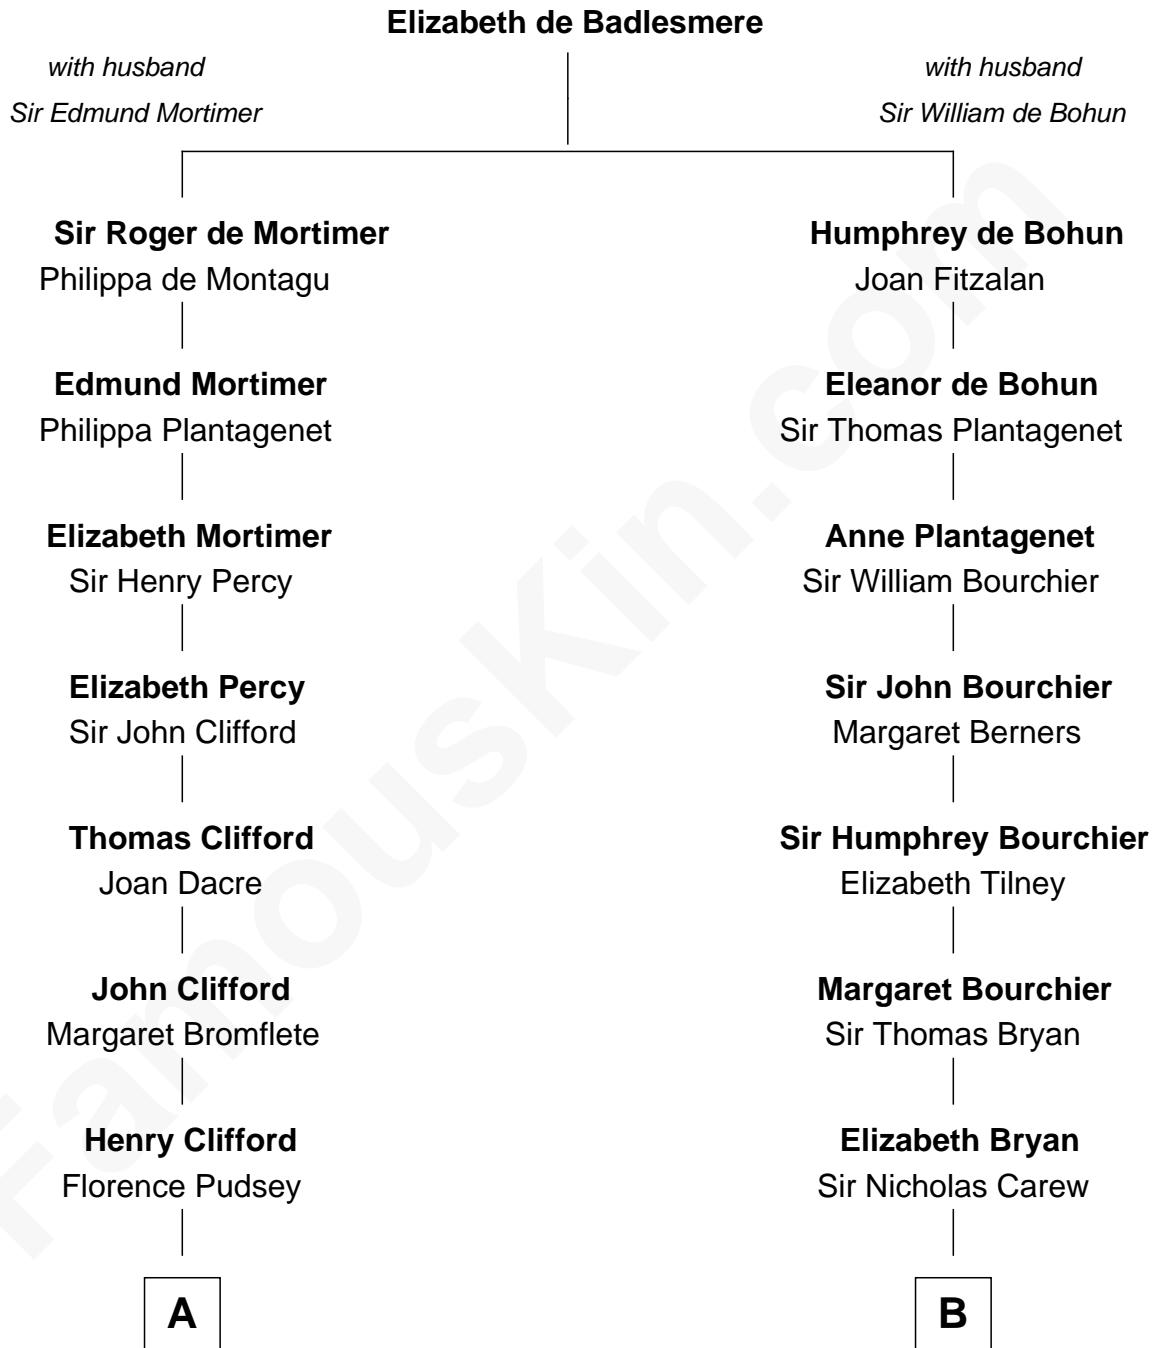

# FamousKin.com

## Relationship Chart of Fletcher Christian

Leader of the mutiny on the Bounty

16th cousin 4 times removed of

**Bill Weld**

68th Governor of Massachusetts

C

**Fanny Elizabeth Bartholomew**

Dr. Francis Minot Weld

**Francis Minot Weld**

Margaret Low White

**David Weld**

Mary Blake Nichols

**Bill Weld**

*68th Governor of Massachusetts*