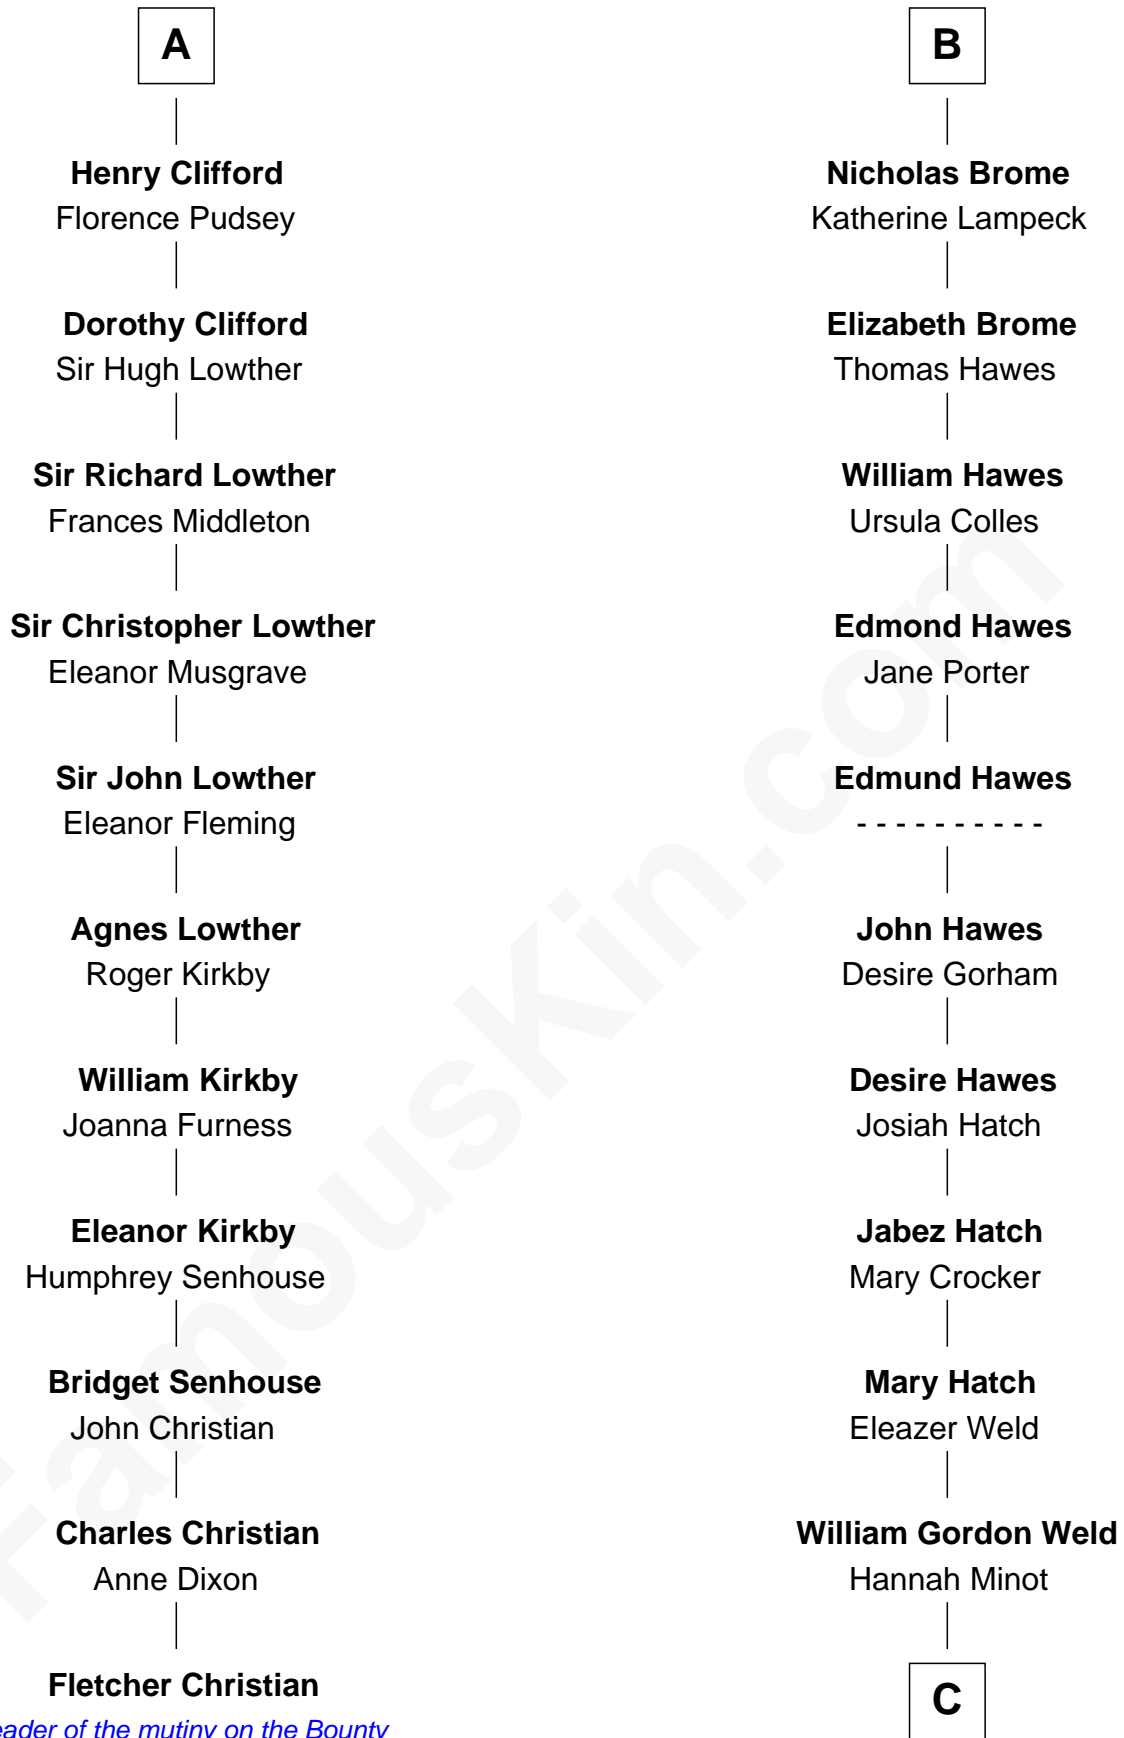

FamousKin.com

Relationship Chart of Fletcher Christian

Leader of the mutiny on the Bounty

17th cousin 4 times removed of

Bill Weld

68th Governor of Massachusetts

C

Thomas Swan Weld

Sarah Sumner

Dr. Francis Minot Weld

Fanny Elizabeth Bartholomew

Francis Minot Weld

Margaret Low White

David Weld

Mary Blake Nichols

Bill Weld