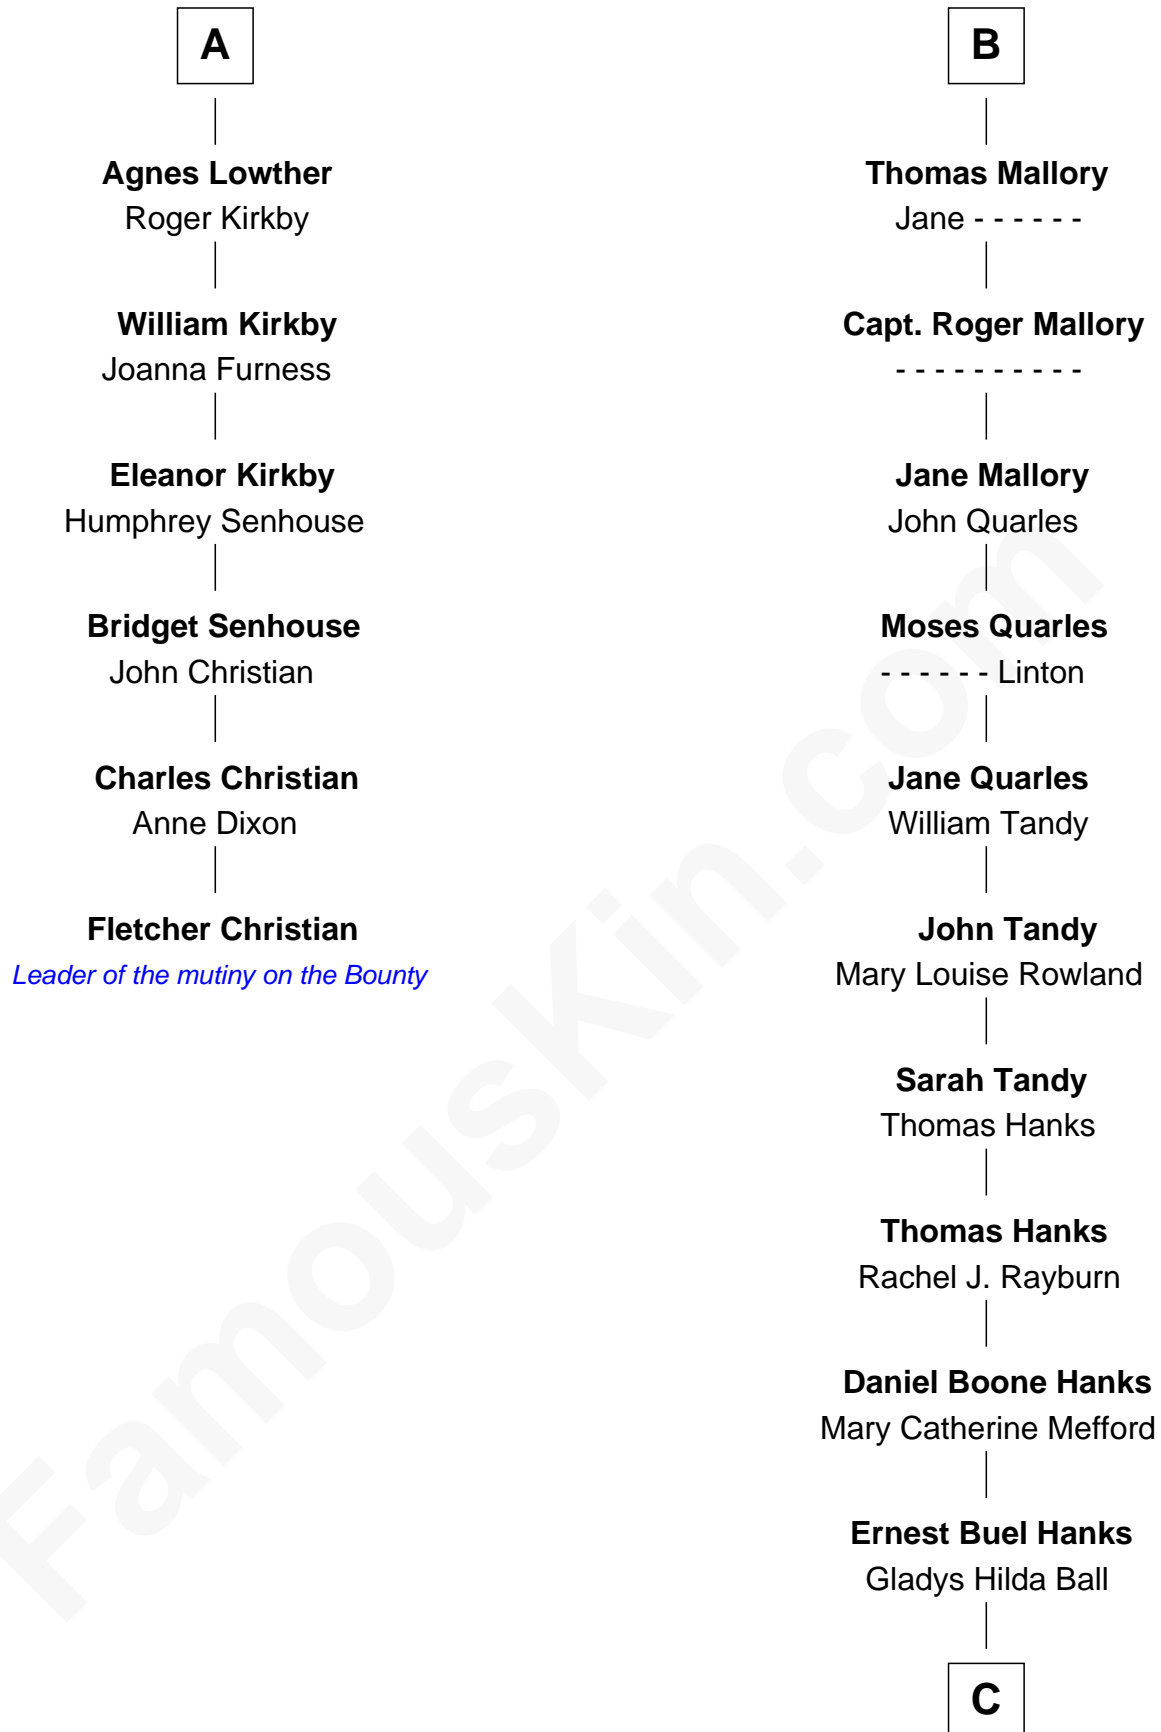

FamousKin.com

Relationship Chart of Fletcher Christian

Leader of the mutiny on the Bounty

12th cousin 6 times removed of

Tom Hanks

Movie Actor

Henry FitzHugh

Elizabeth Grey

C

Amos Mefford Hanks
Janet Marylyn Frager

Tom Hanks
Movie Actor

FamousKin.com