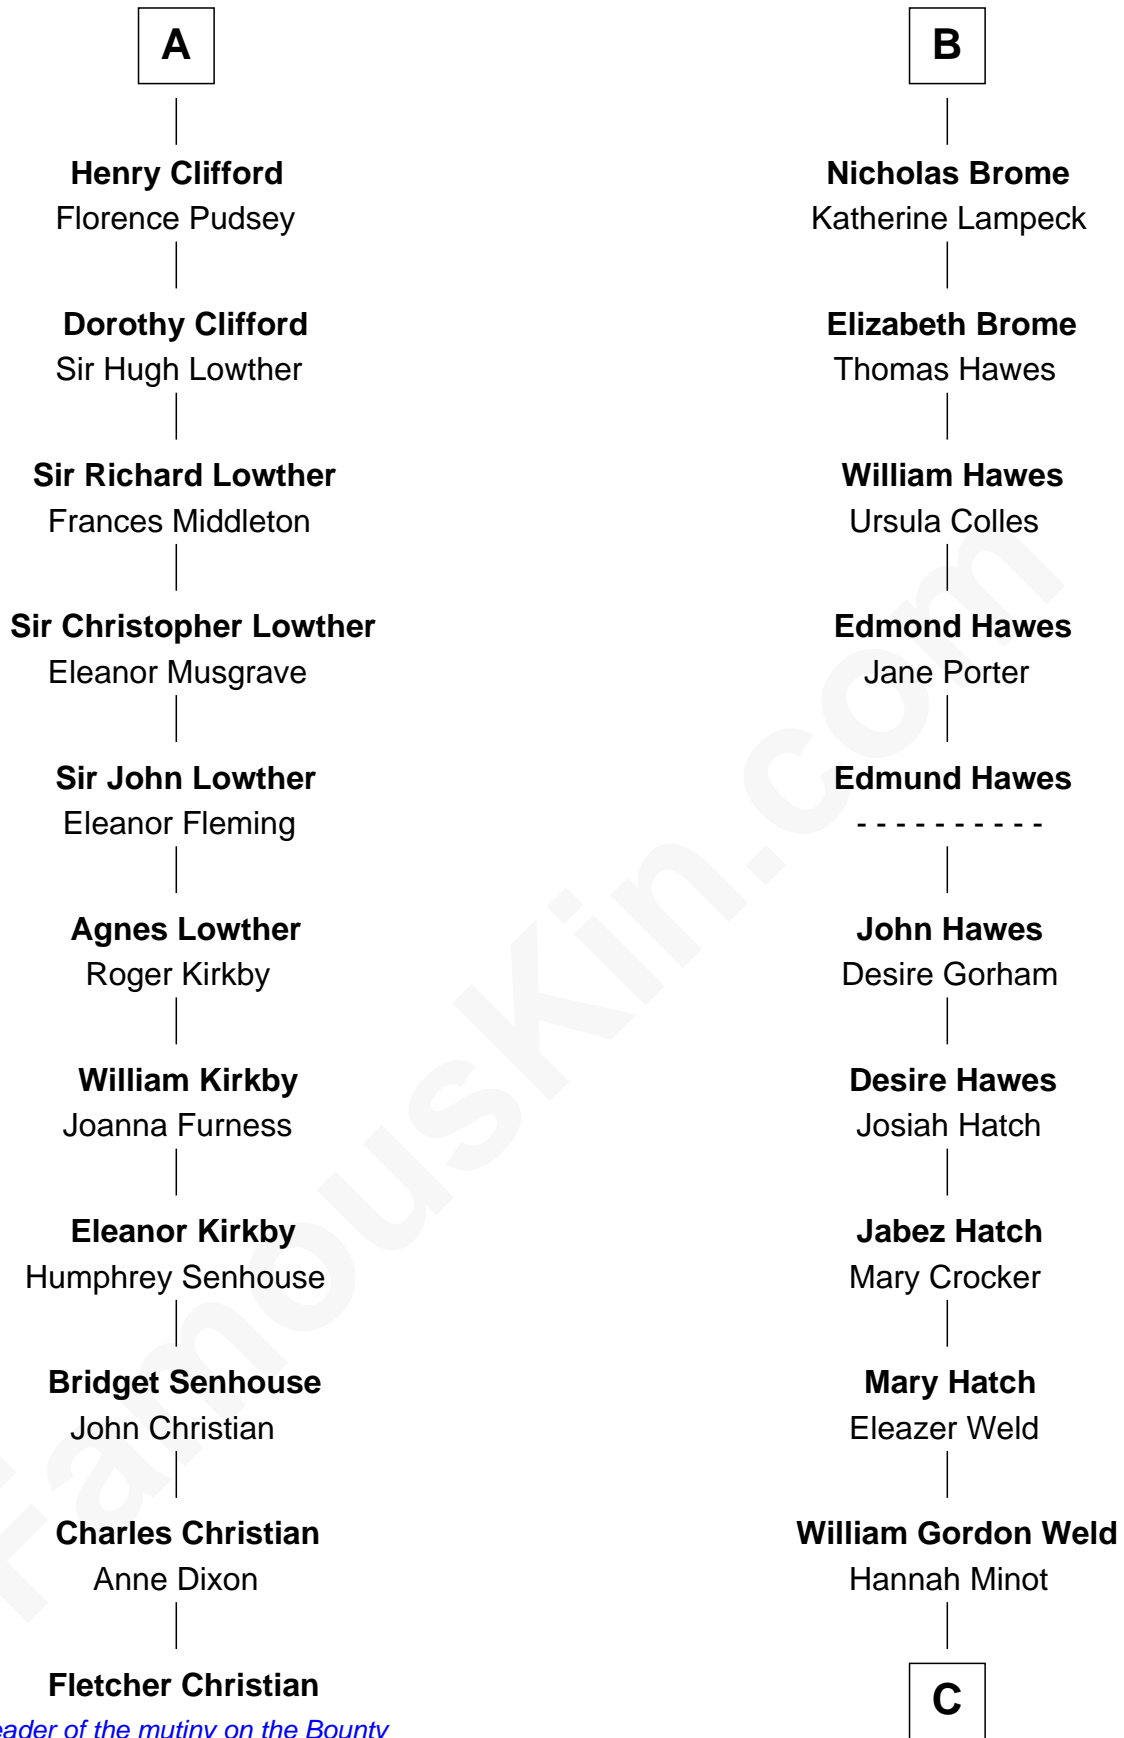

## Relationship Chart of Fletcher Christian

Leader of the mutiny on the Bounty

17th cousin 4 times removed of

**Tuesday Weld**

TV and Movie Actress

**Sir William de Ros**

Lucy FitzPiers

**C**

Stephen Minot Weld

Sarah Bartlett Balch

Stephen Minot Weld

Eloise Rodman

Edward Motley Weld

Sarah Lothrop King

Lothrop Motley Weld

Yosene Balfour Ker