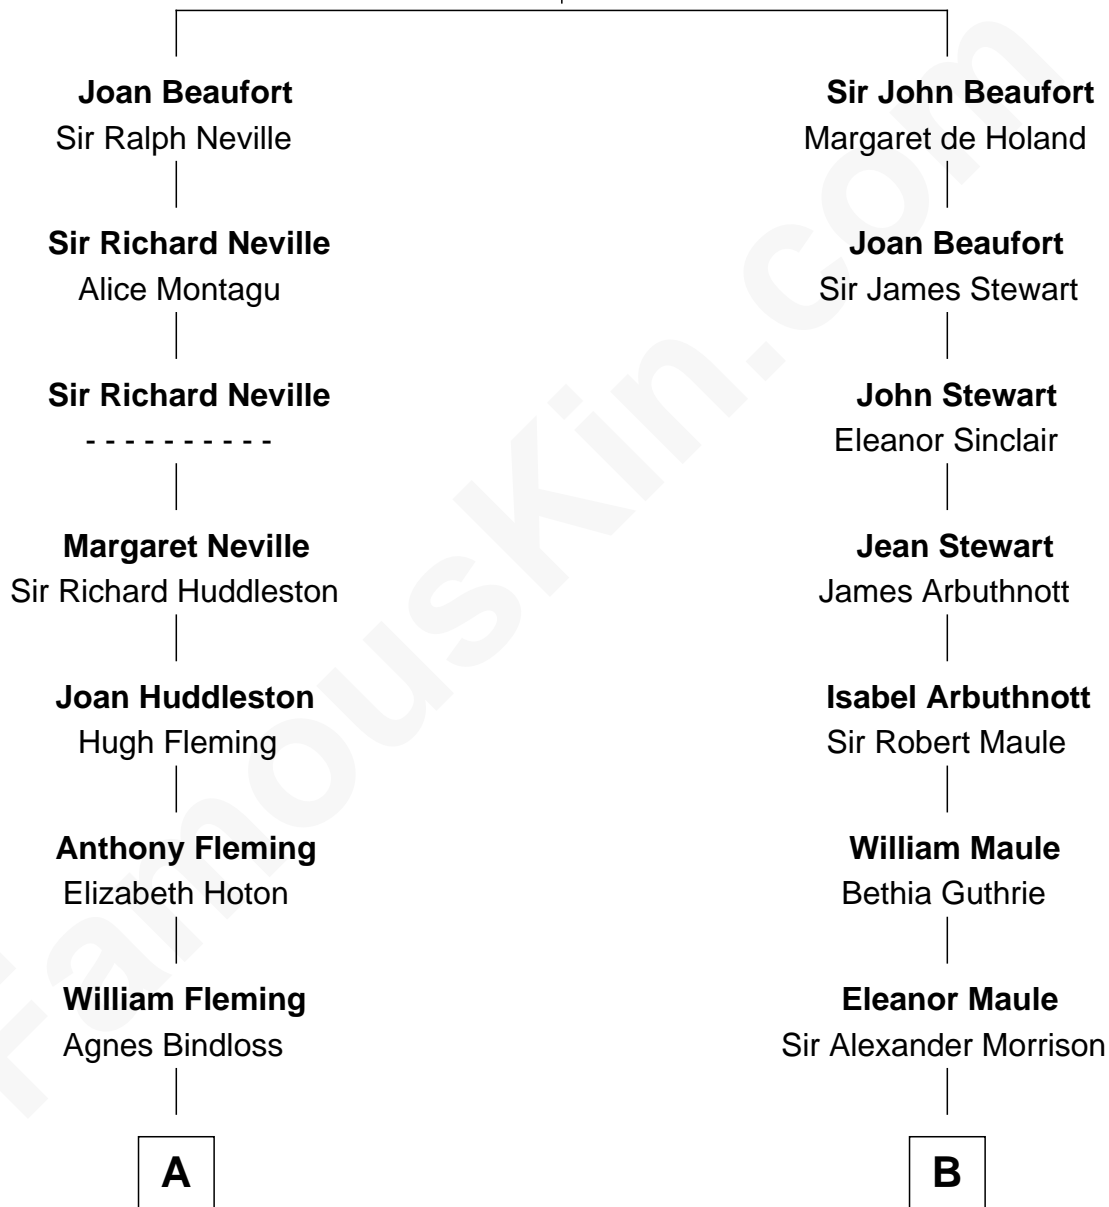

## Relationship Chart of Fletcher Christian

*Leader of the mutiny on the Bounty*

13th cousin 1 time removed of

**Helen Keller**

*Author and Activist*

**John of Gaunt**

Katherine Roet

**A**

**Eleanor Fleming**

Sir John Lowther

**Agnes Lowther**

Roger Kirkby

**William Kirkby**

Joanna Furness

**Eleanor Kirkby**

Humphrey Senhouse

**Bridget Senhouse**

John Christian

**Charles Christian**

Anne Dixon

**Fletcher Christian**

*Leader of the mutiny on the Bounty*

**B**

**Bethia Morrison**