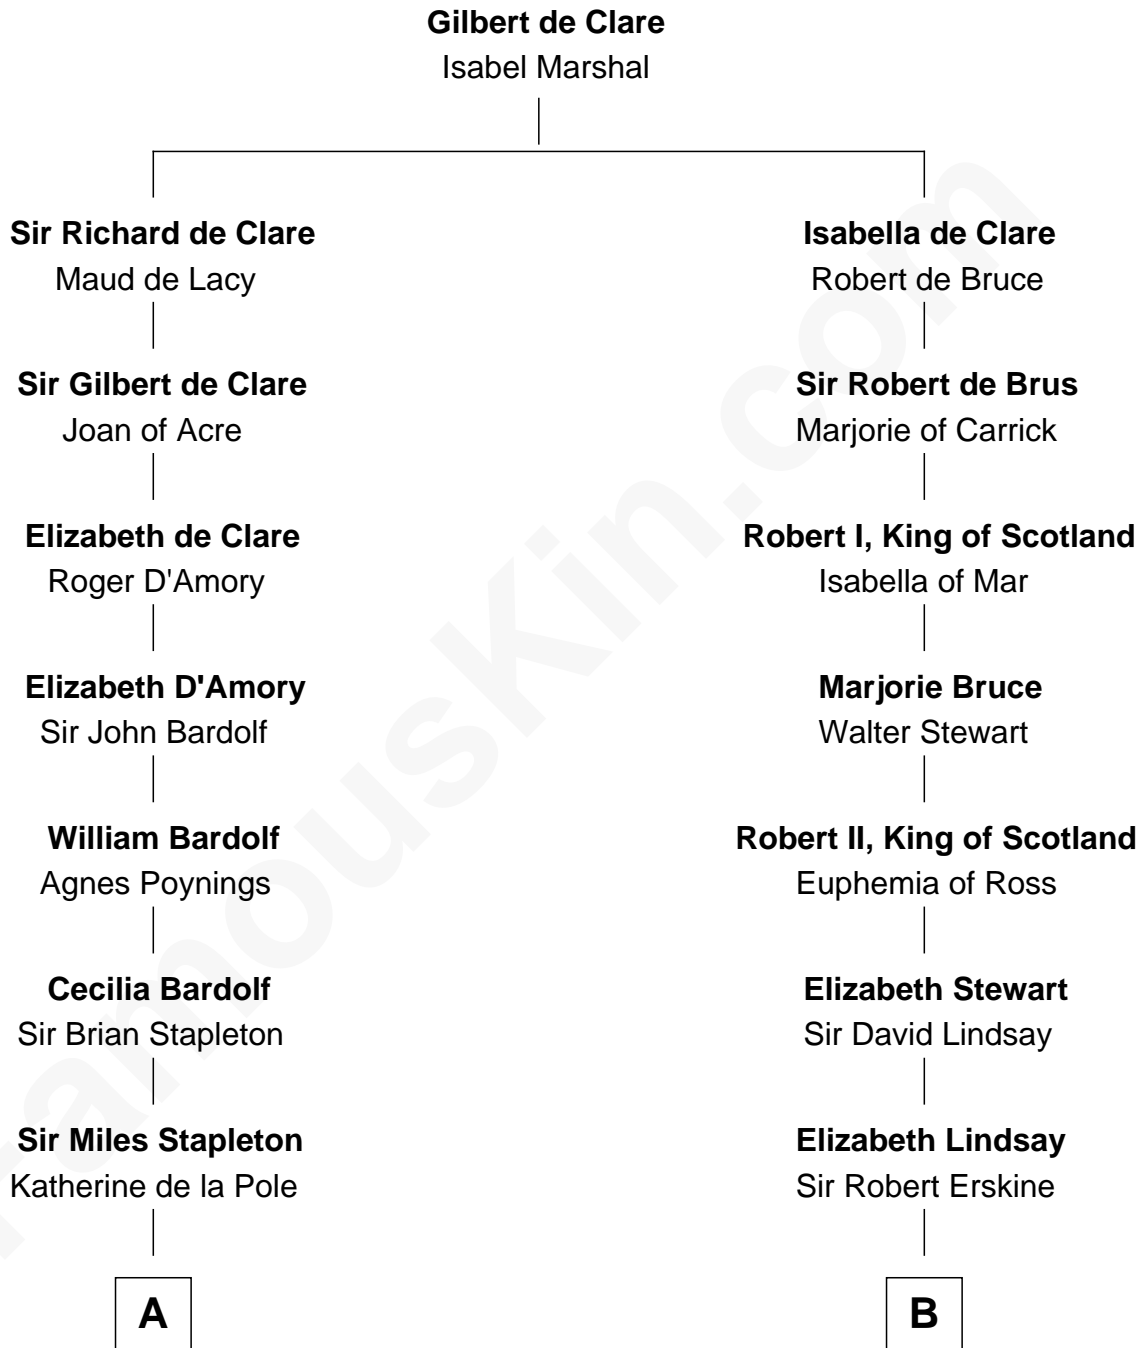

Philip Livingston

Signer of the Declaration of Independence