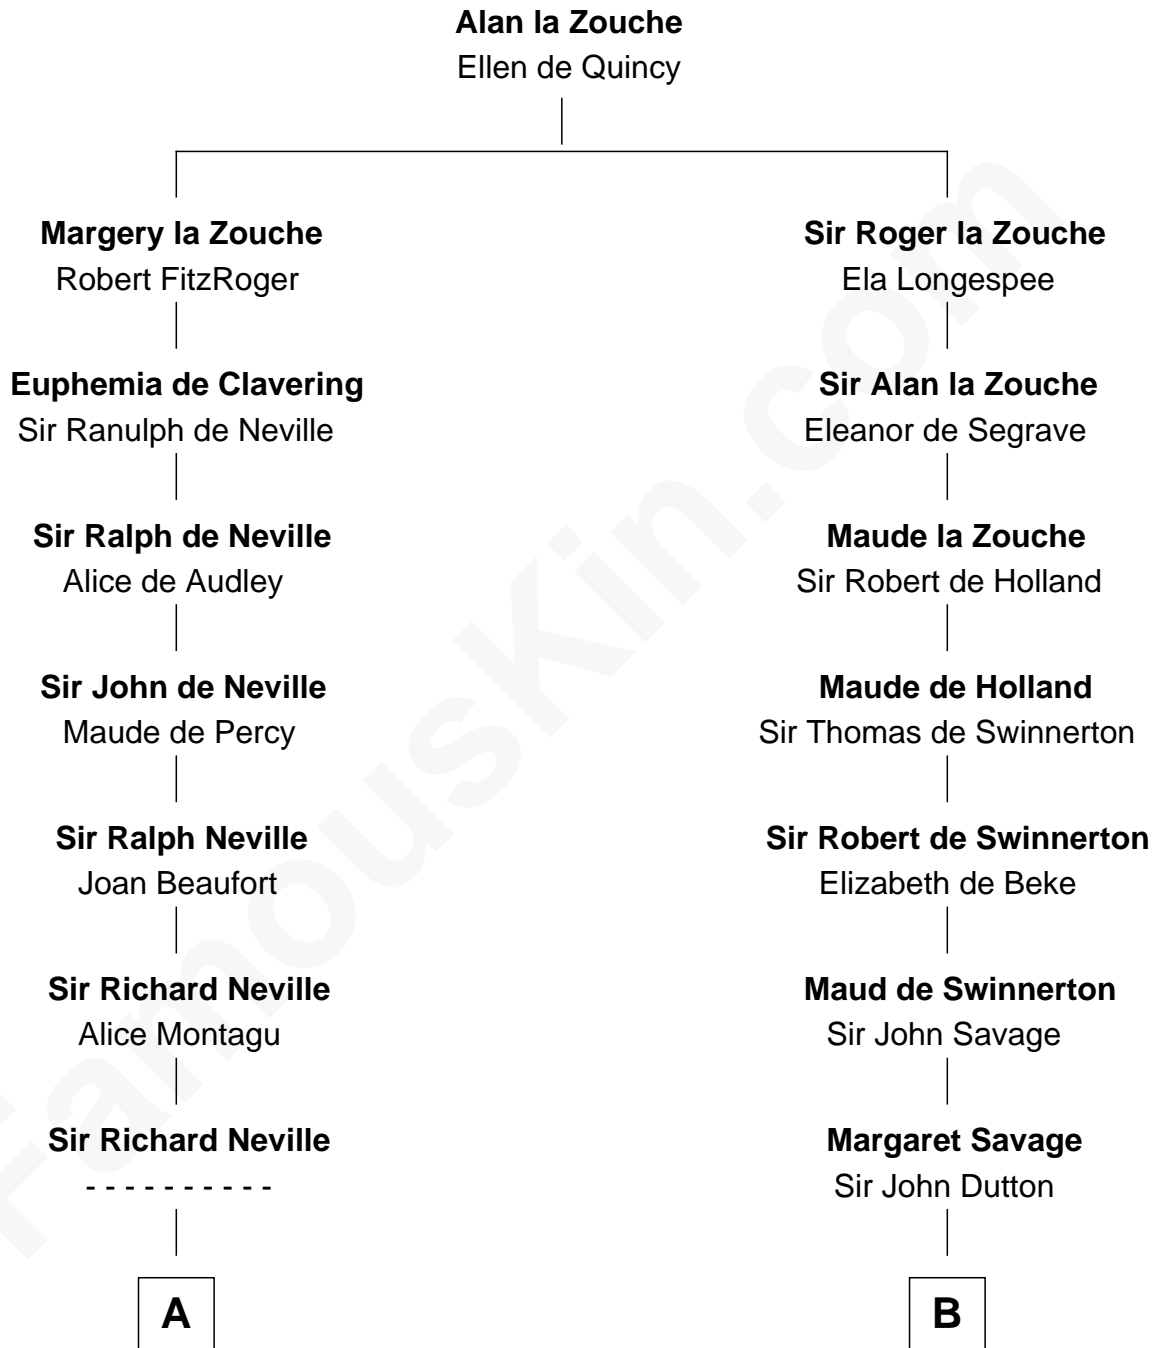

FamousKin.com

Relationship Chart of Fletcher Christian

Leader of the mutiny on the Bounty

17th cousin 1 time removed of

Abraham Baldwin

Signer of the U.S. Constitution

C

Michael Baldwin

Lucy Dudley

Abraham Baldwin

Signer of the U.S. Constitution

FamousKin.com