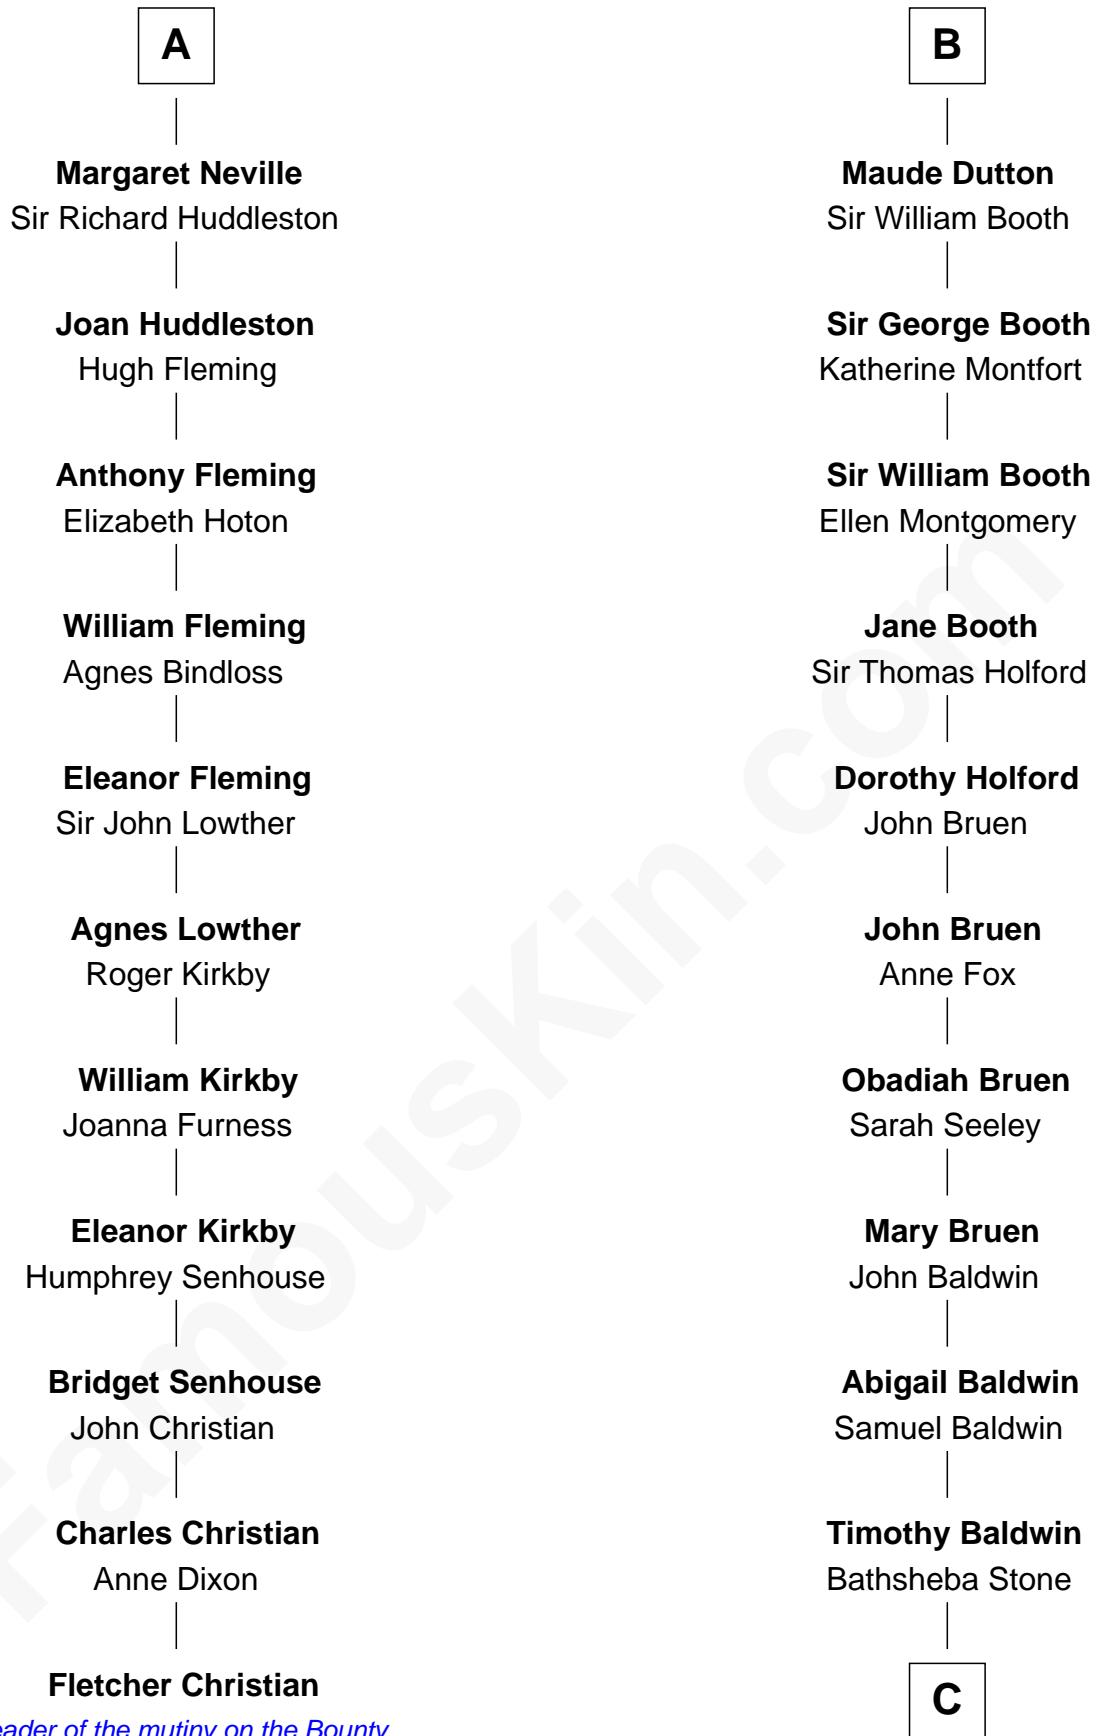

FamousKin.com

Relationship Chart of Fletcher Christian

Leader of the mutiny on the Bounty

17th cousin 1 time removed of

Abraham Baldwin

Signer of the U.S. Constitution

C

Michael Baldwin

Lucy Dudley

Abraham Baldwin

Signer of the U.S. Constitution

FamousKin.com