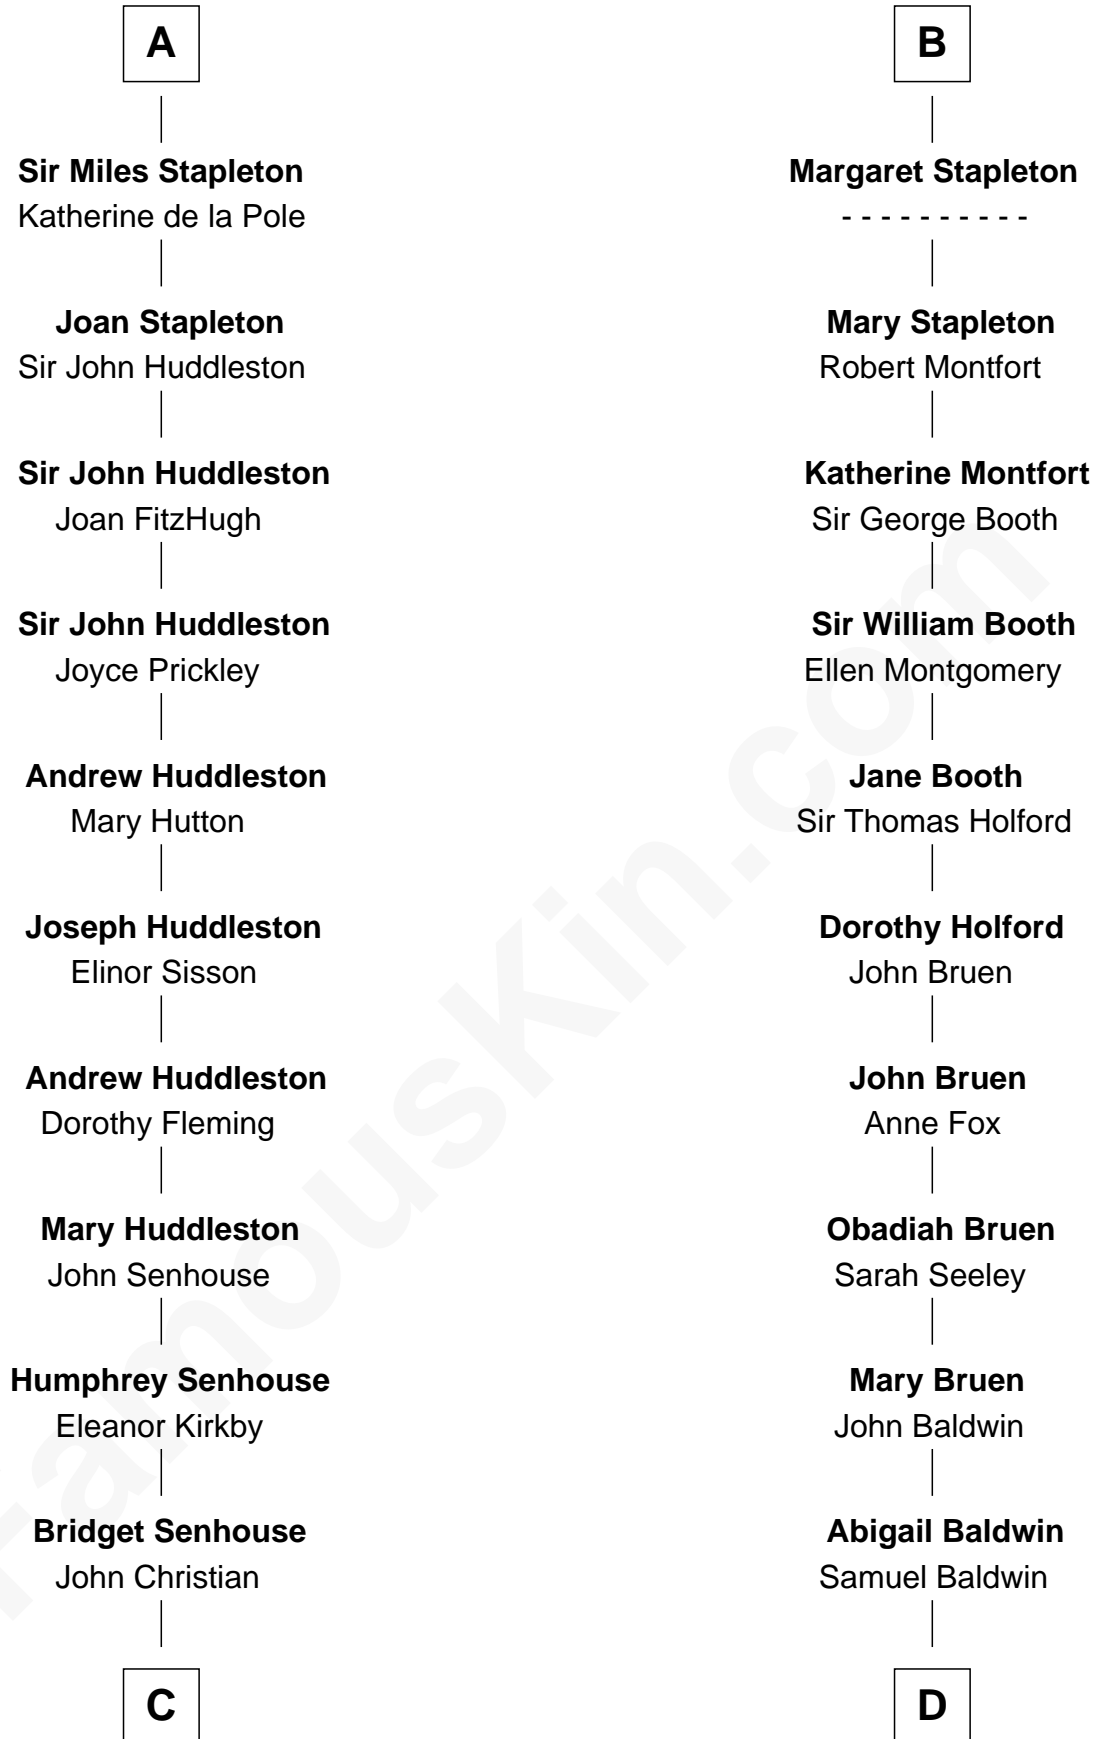

FamousKin.com

Relationship Chart of Fletcher Christian

Leader of the mutiny on the Bounty

18th cousin 1 time removed of

Abraham Baldwin

Signer of the U.S. Constitution

C

Charles Christian

Anne Dixon

Fletcher Christian

Leader of the mutiny on the Bounty

D

Timothy Baldwin

Bathsheba Stone

Michael Baldwin

Lucy Dudley