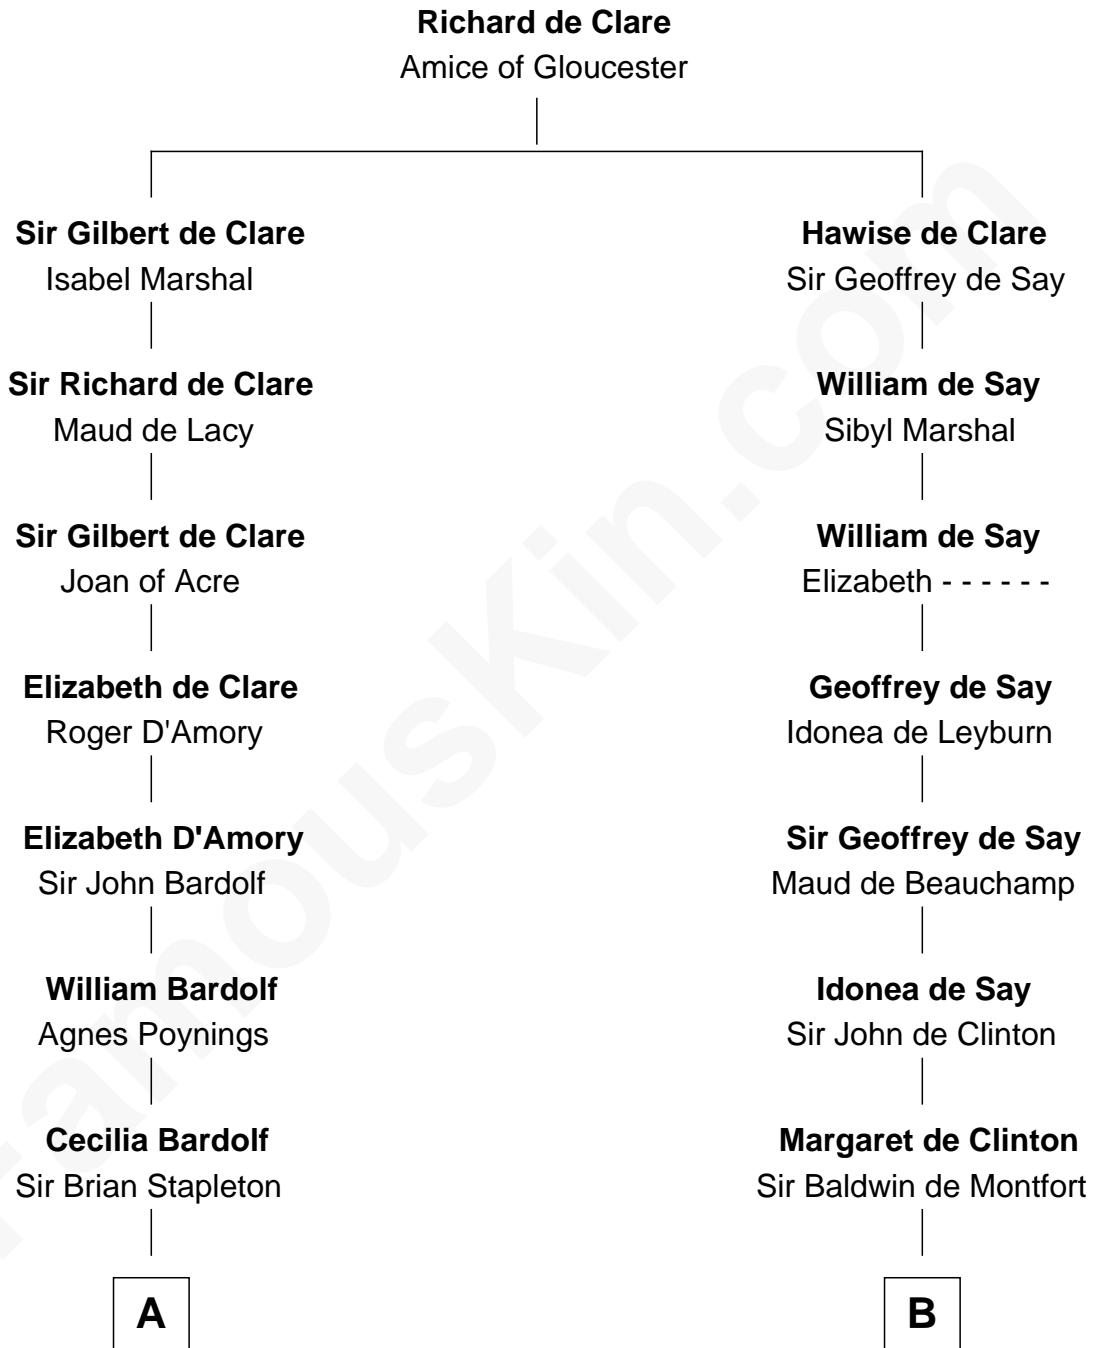

FamousKin.com

Relationship Chart of Fletcher Christian

Leader of the mutiny on the Bounty

18th cousin 2 times removed of

Abraham Baldwin

Signer of the U.S. Constitution

C

Charles Christian

Anne Dixon

Fletcher Christian

Leader of the mutiny on the Bounty

D

Abigail Baldwin

Samuel Baldwin

Timothy Baldwin

Bathsheba Stone