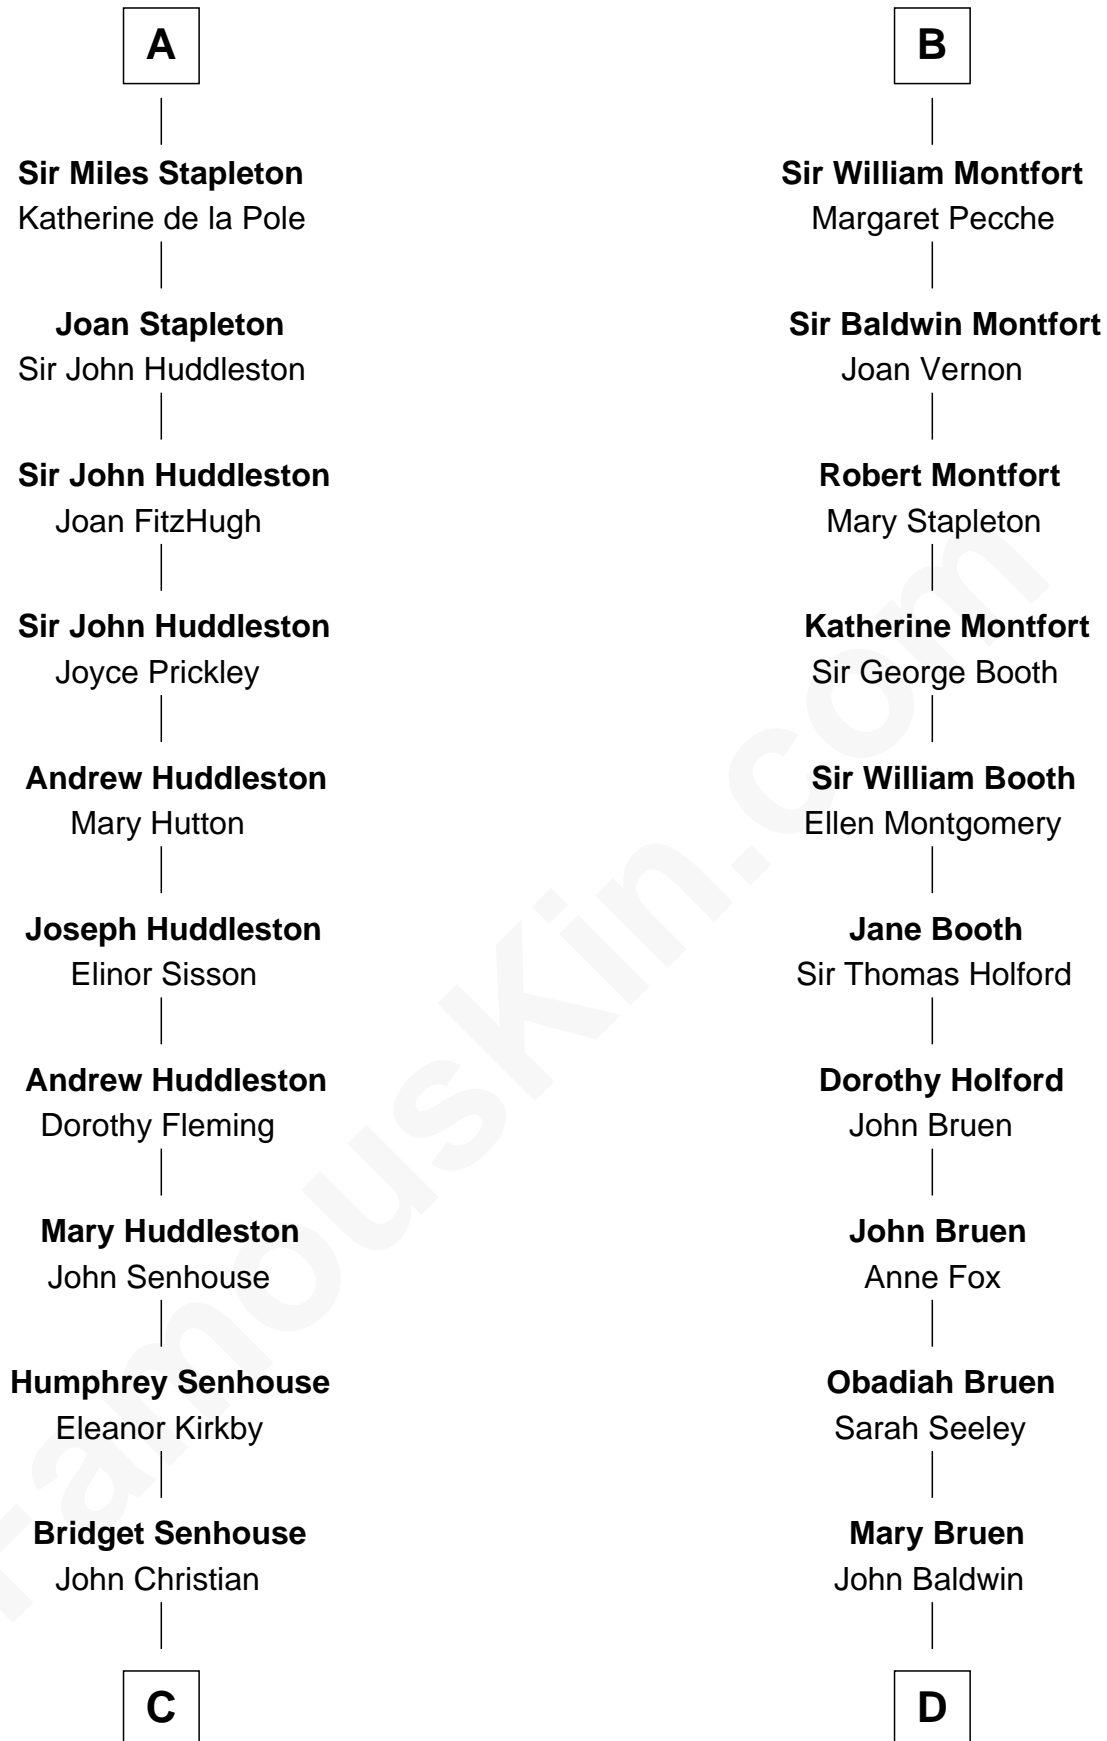

FamousKin.com

Relationship Chart of Fletcher Christian

Leader of the mutiny on the Bounty

18th cousin 2 times removed of

Abraham Baldwin

Signer of the U.S. Constitution

C

Charles Christian

Anne Dixon

Fletcher Christian

Leader of the mutiny on the Bounty

D

Abigail Baldwin

Samuel Baldwin

Timothy Baldwin

Bathsheba Stone