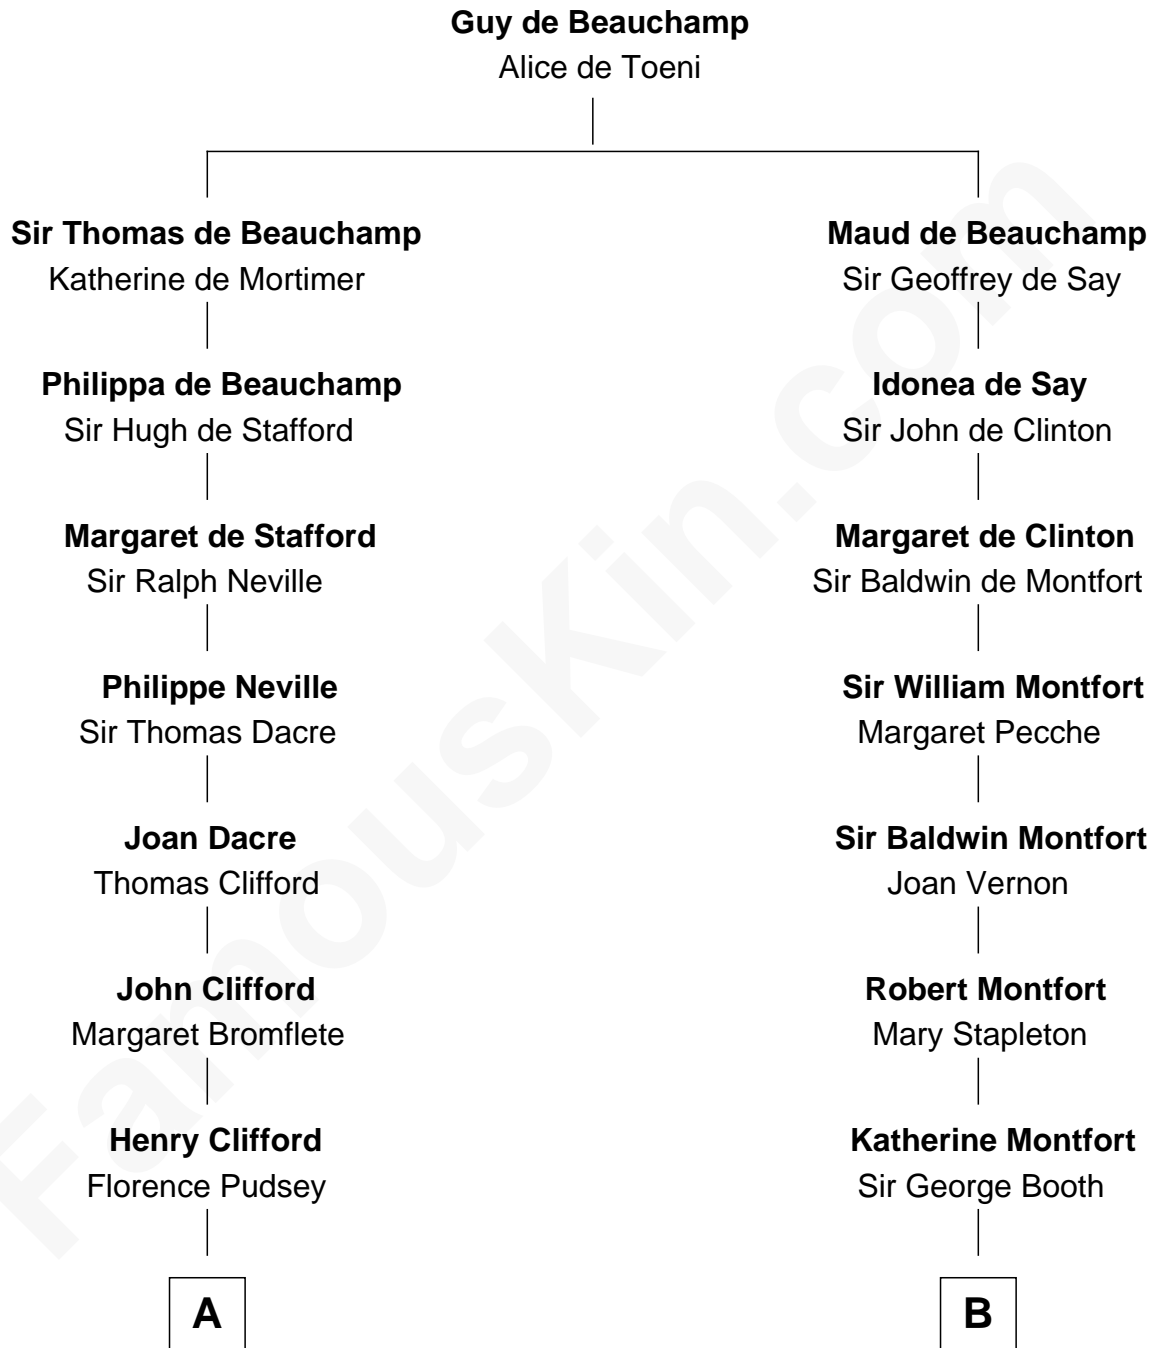

FamousKin.com

Relationship Chart of Fletcher Christian

Leader of the mutiny on the Bounty

16th cousin of

Abraham Baldwin

Signer of the U.S. Constitution

A

Dorothy Clifford
Sir Hugh Lowther

Sir Richard Lowther
Frances Middleton

Sir Christopher Lowther
Eleanor Musgrave

Sir John Lowther
Eleanor Fleming

Agnes Lowther
Roger Kirkby

William Kirkby
Joanna Furness

Eleanor Kirkby
Humphrey Senhouse

Bridget Senhouse
John Christian

Charles Christian
Anne Dixon

Fletcher Christian

Leader of the mutiny on the Bounty

B

Sir William Booth
Ellen Montgomery

Jane Booth
Sir Thomas Holford

Dorothy Holford
John Bruen

John Bruen
Anne Fox