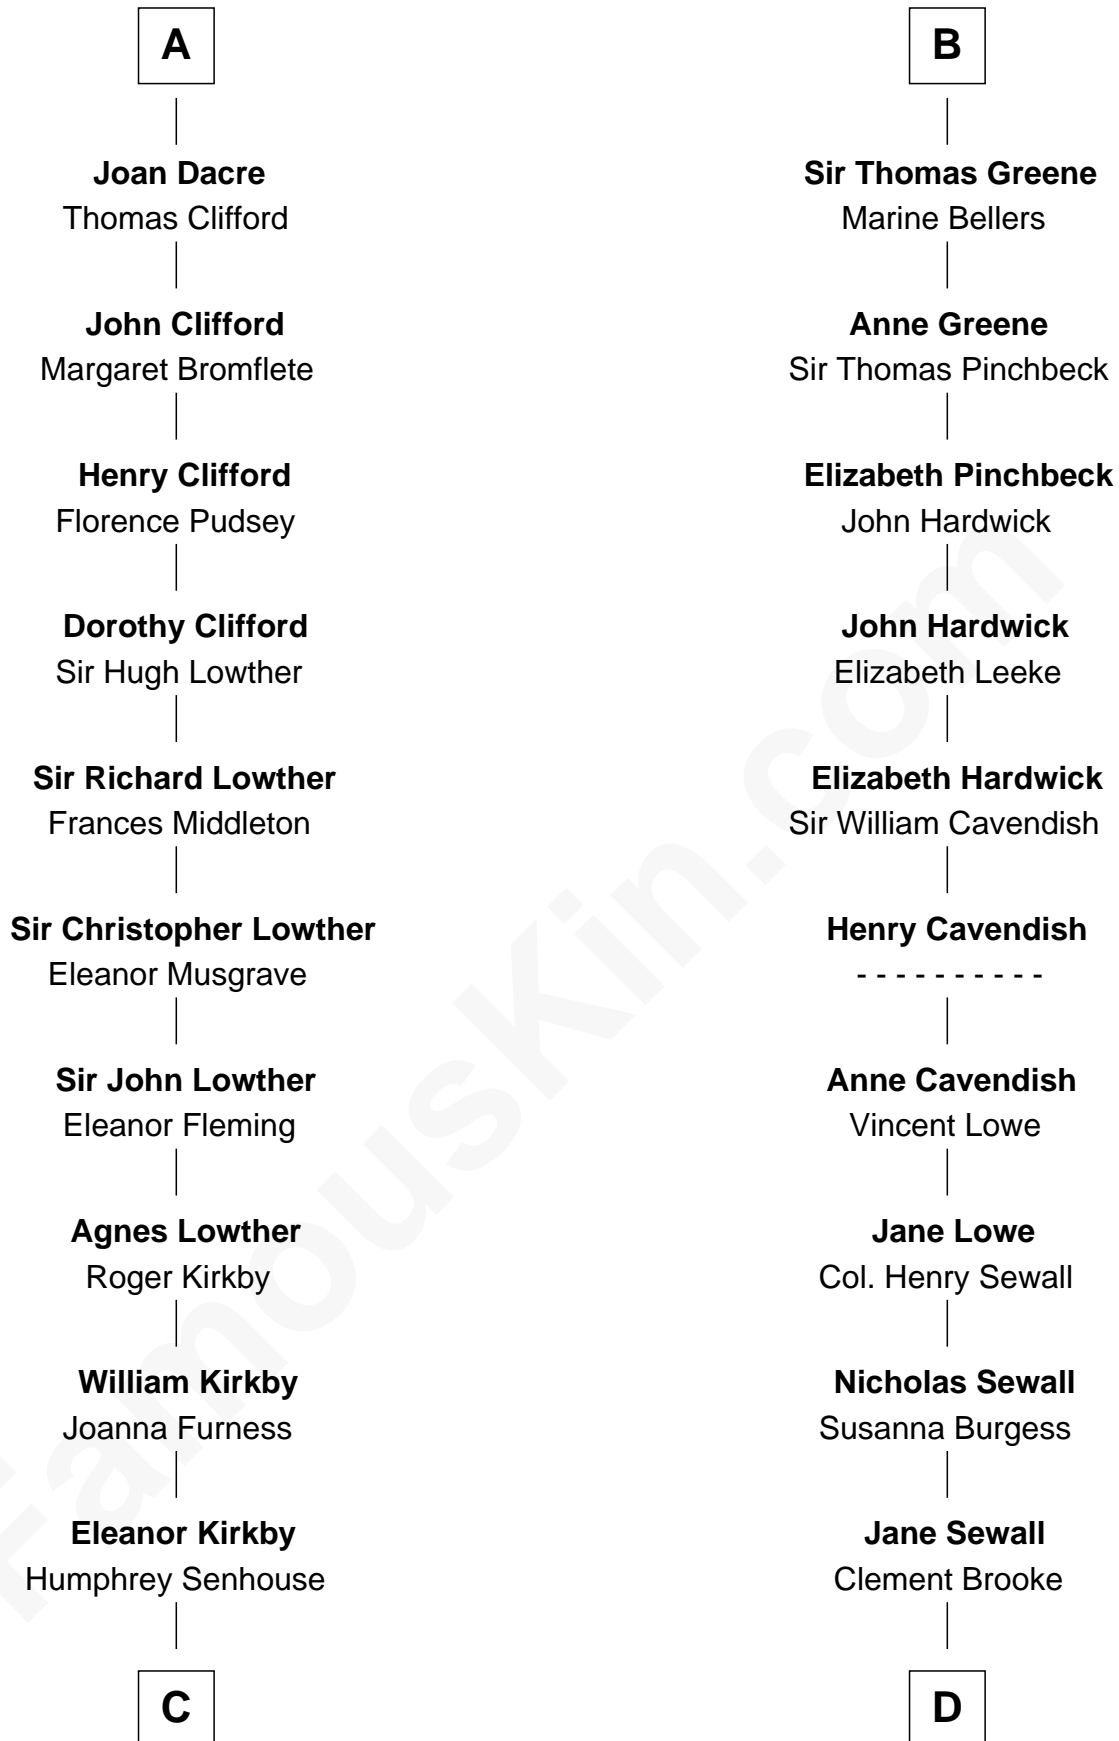

FamousKin.com

Relationship Chart of Fletcher Christian

Leader of the mutiny on the Bounty

18th cousin 1 time removed of

Charles Carroll

Signer of the Declaration of Independence

C

Bridget Senhouse

John Christian

Charles Christian

Anne Dixon

Fletcher Christian

Leader of the mutiny on the Bounty

D

Elizabeth Brooke

Charles Carroll