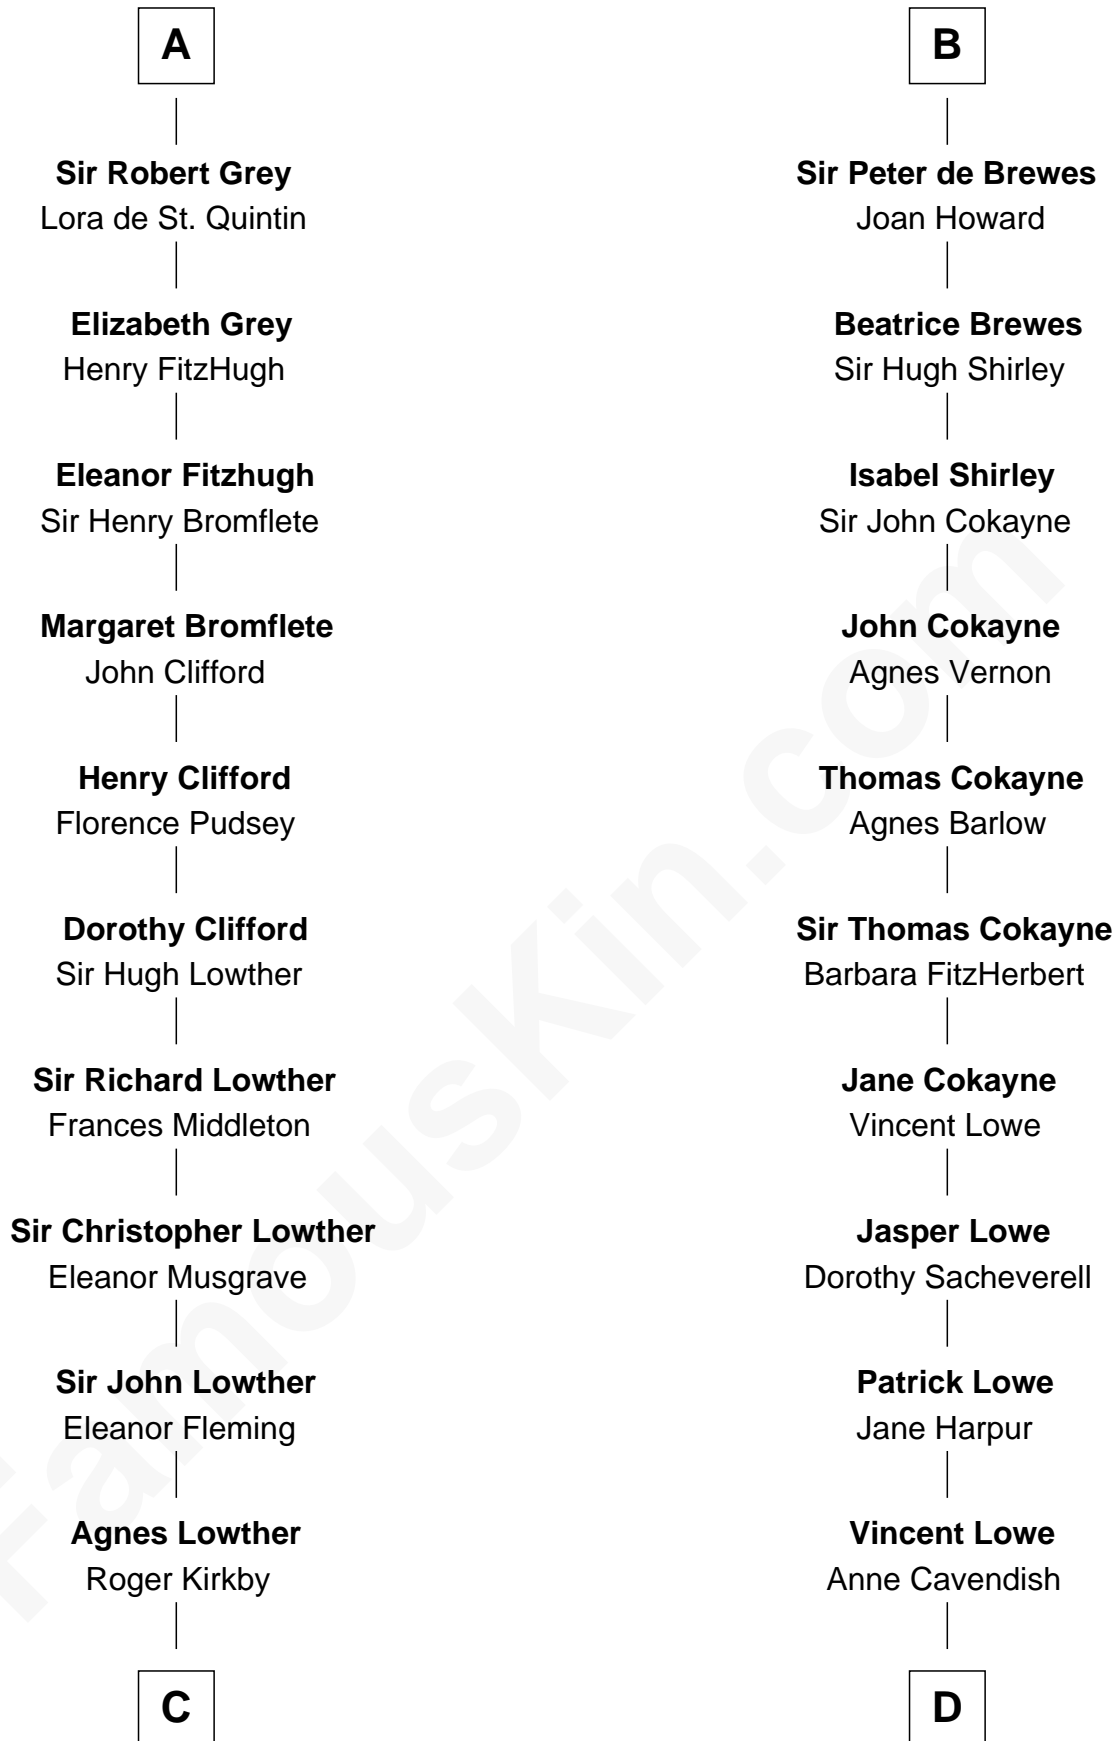

FamousKin.com

Relationship Chart of Fletcher Christian

Leader of the mutiny on the Bounty

21st cousin of

Charles Carroll

Signer of the Declaration of Independence

C

William Kirkby

Leader of the mutiny on the Bounty

D

Jane Lowe

Col. Henry Sewall

Nicholas Sewall

Susanna Burgess

Jane Sewall

Clement Brooke