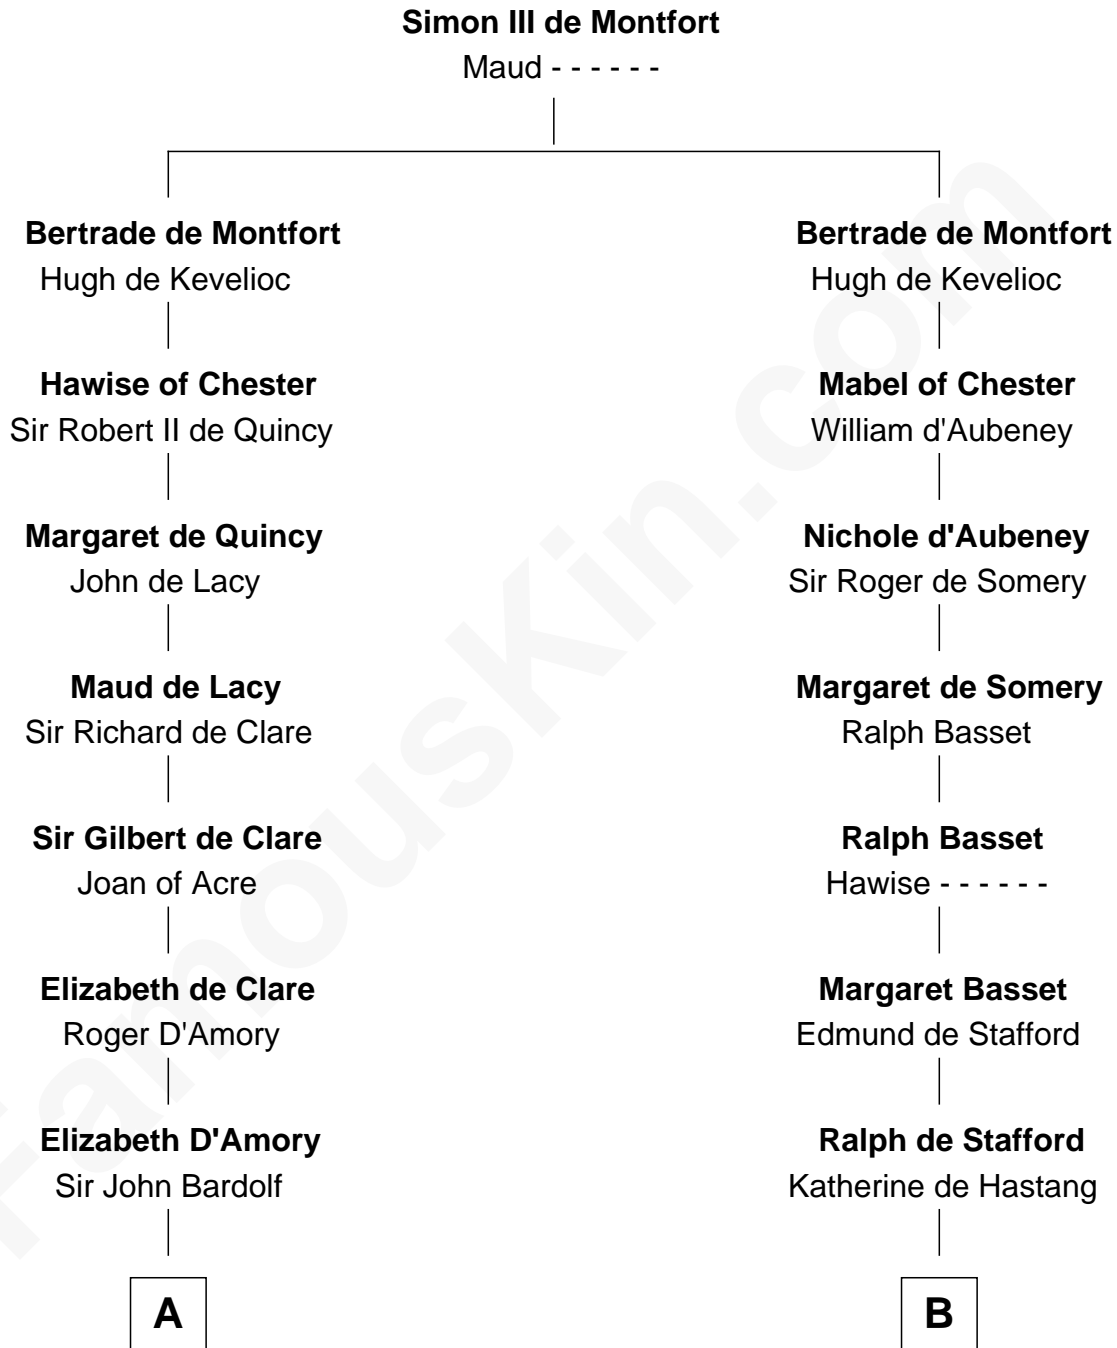

FamousKin.com

Relationship Chart of Fletcher Christian

Leader of the mutiny on the Bounty

20th cousin 1 time removed of

Charles Carroll

Signer of the Declaration of Independence

C

Humphrey Senhouse

Eleanor Kirkby

Bridget Senhouse

John Christian

Charles Christian

Anne Dixon

Fletcher Christian

Leader of the mutiny on the Bounty

D

Col. Henry Sewall

Jane Lowe

Nicholas Sewall

Susanna Burgess

Jane Sewall

Clement Brooke

Elizabeth Brooke

Charles Carroll