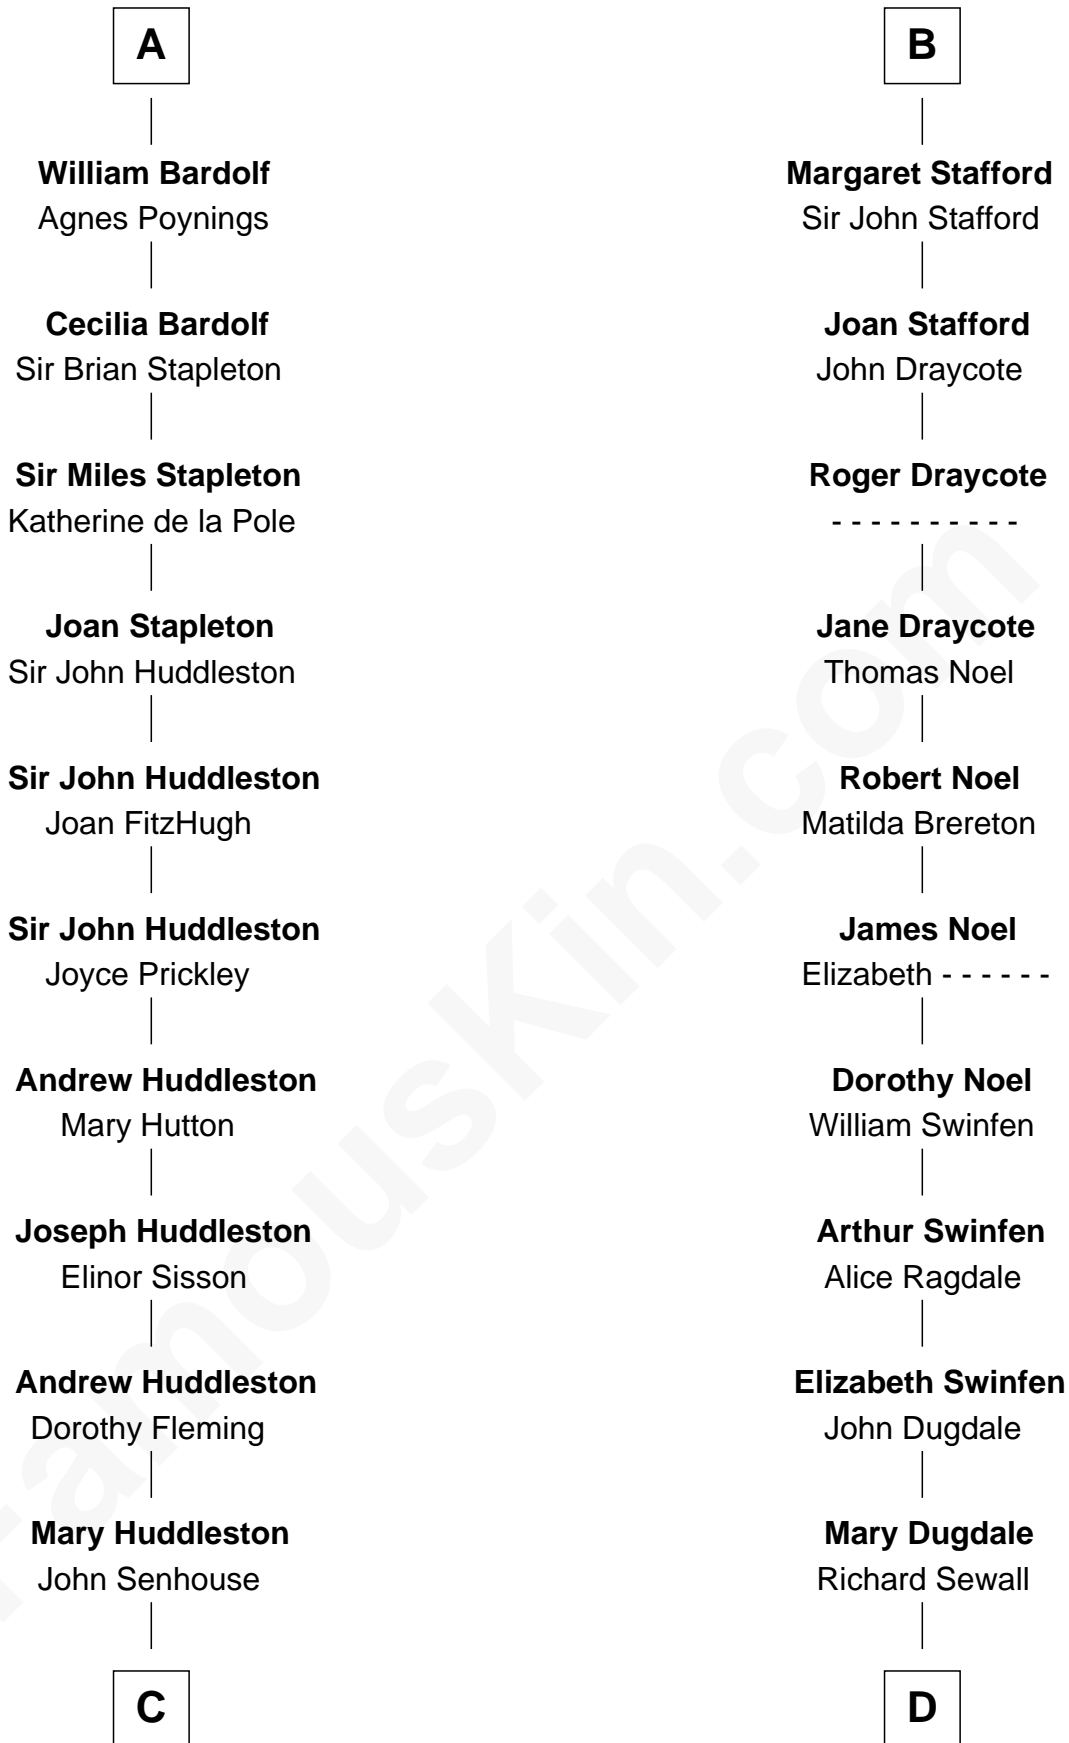

FamousKin.com

Relationship Chart of Fletcher Christian

Leader of the mutiny on the Bounty

20th cousin 1 time removed of

Charles Carroll

Signer of the Declaration of Independence

C

Humphrey Senhouse

Eleanor Kirkby

Bridget Senhouse

John Christian

Charles Christian

Anne Dixon

Fletcher Christian

Leader of the mutiny on the Bounty

D