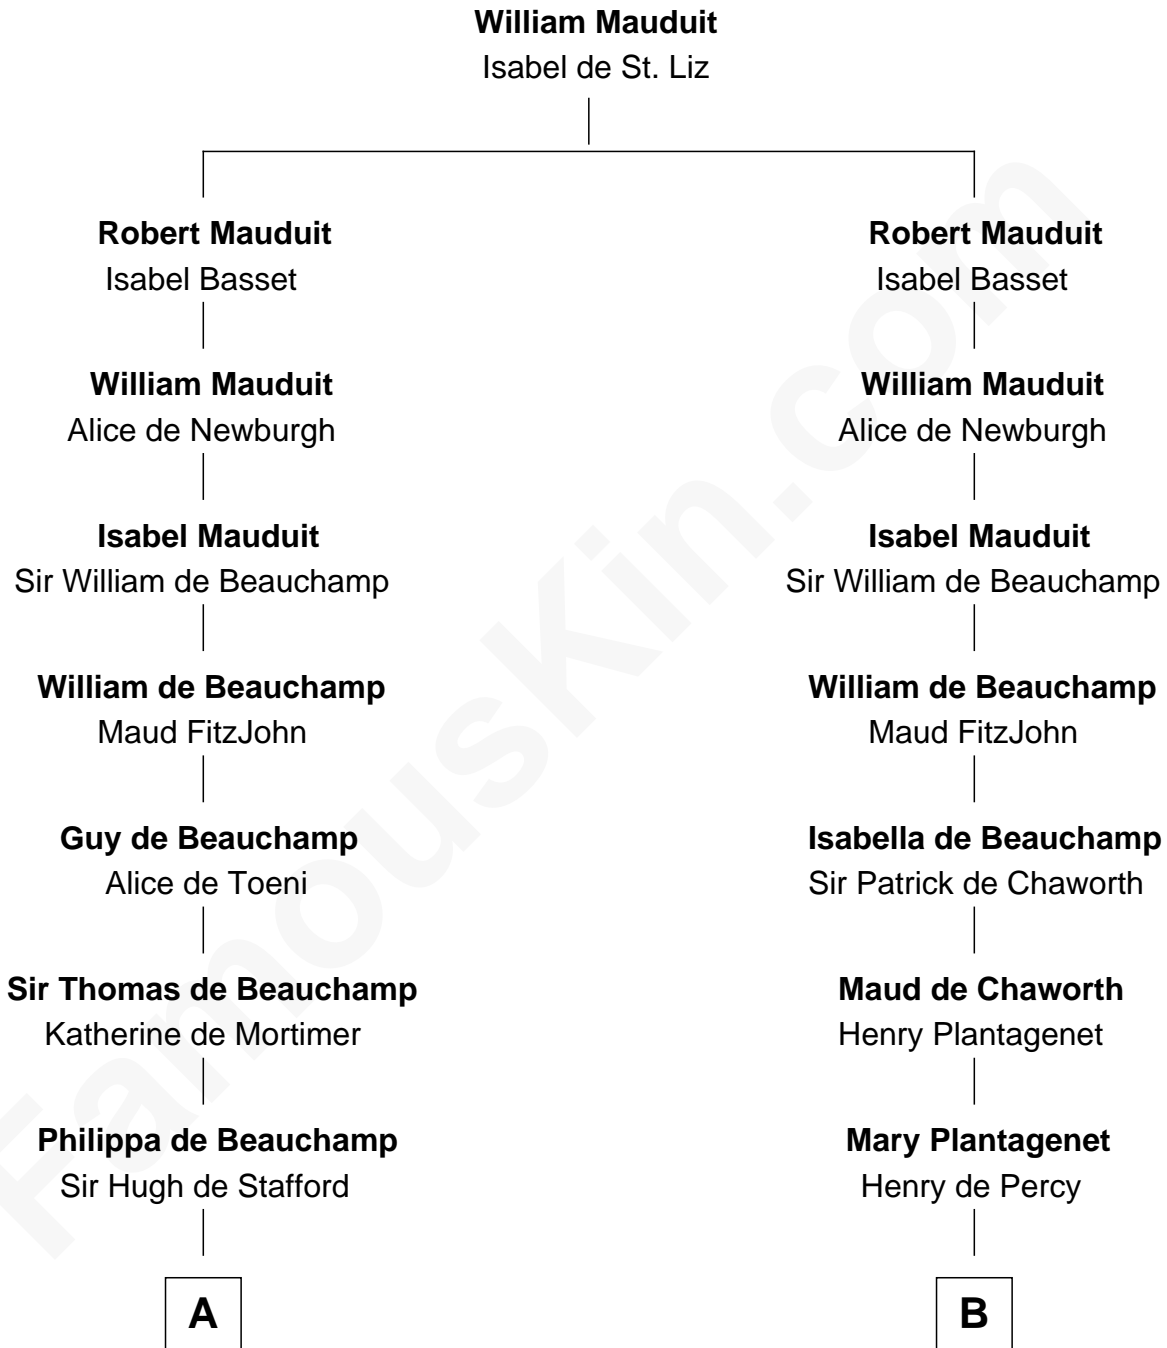

FamousKin.com

Relationship Chart of Fletcher Christian

Leader of the mutiny on the Bounty

21st cousin of

Daniel Carroll

Signer of the U.S. Constitution

C

William Kirkby
Joanna Furness

Eleanor Kirkby
Humphrey Senhouse

Bridget Senhouse
John Christian

Charles Christian
Anne Dixon

Fletcher Christian
Leader of the mutiny on the Bounty

D

Edward Digges
Elizabeth Page

William Digges
Elizabeth Sewall

Anne Digges
Henry Darnall

Eleanor Darnall
Daniel Carroll

Daniel Carroll
Signer of the U.S. Constitution