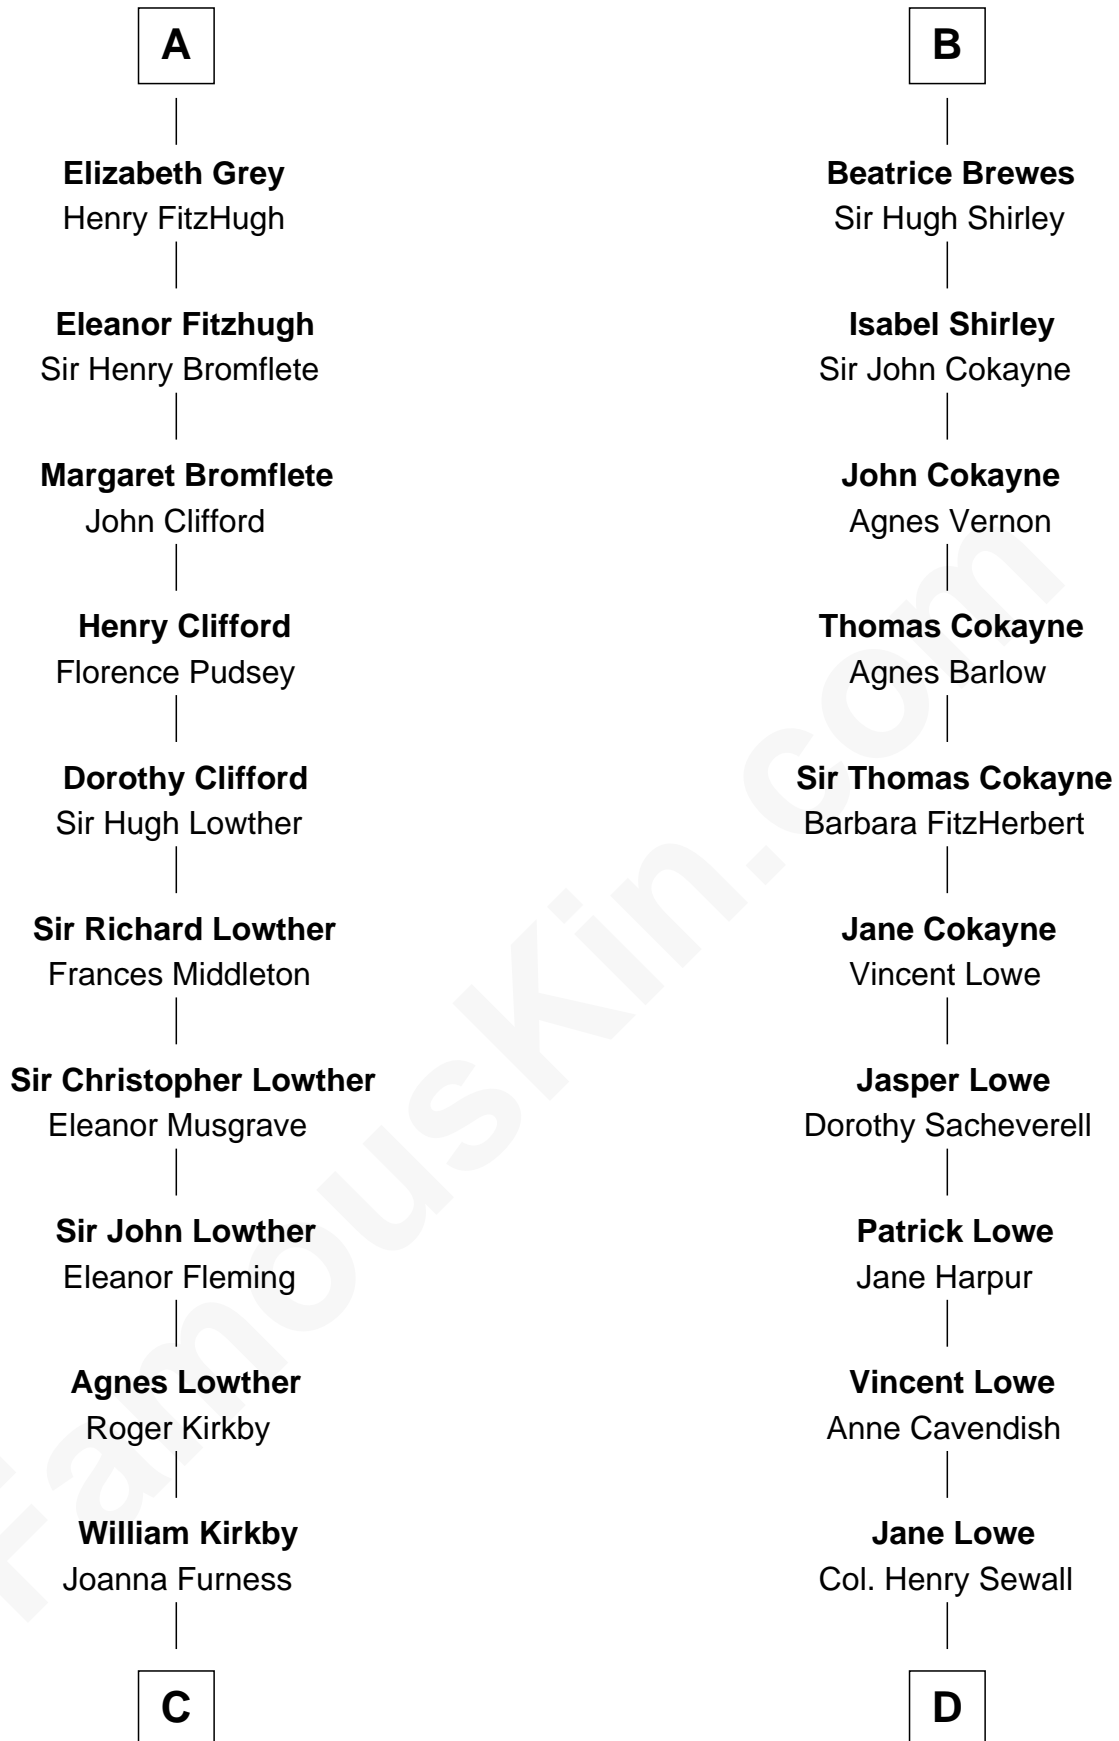

FamousKin.com

Relationship Chart of Fletcher Christian

Leader of the mutiny on the Bounty

20th cousin of

Daniel Carroll

Signer of the U.S. Constitution

C

Eleanor Kirkby
Humphrey Senhouse

Bridget Senhouse
John Christian

Charles Christian
Anne Dixon

Fletcher Christian
Leader of the mutiny on the Bounty

D

Elizabeth Sewall
William Digges

Anne Digges
Henry Darnall

Eleanor Darnall
Daniel Carroll

Daniel Carroll
Signer of the U.S. Constitution