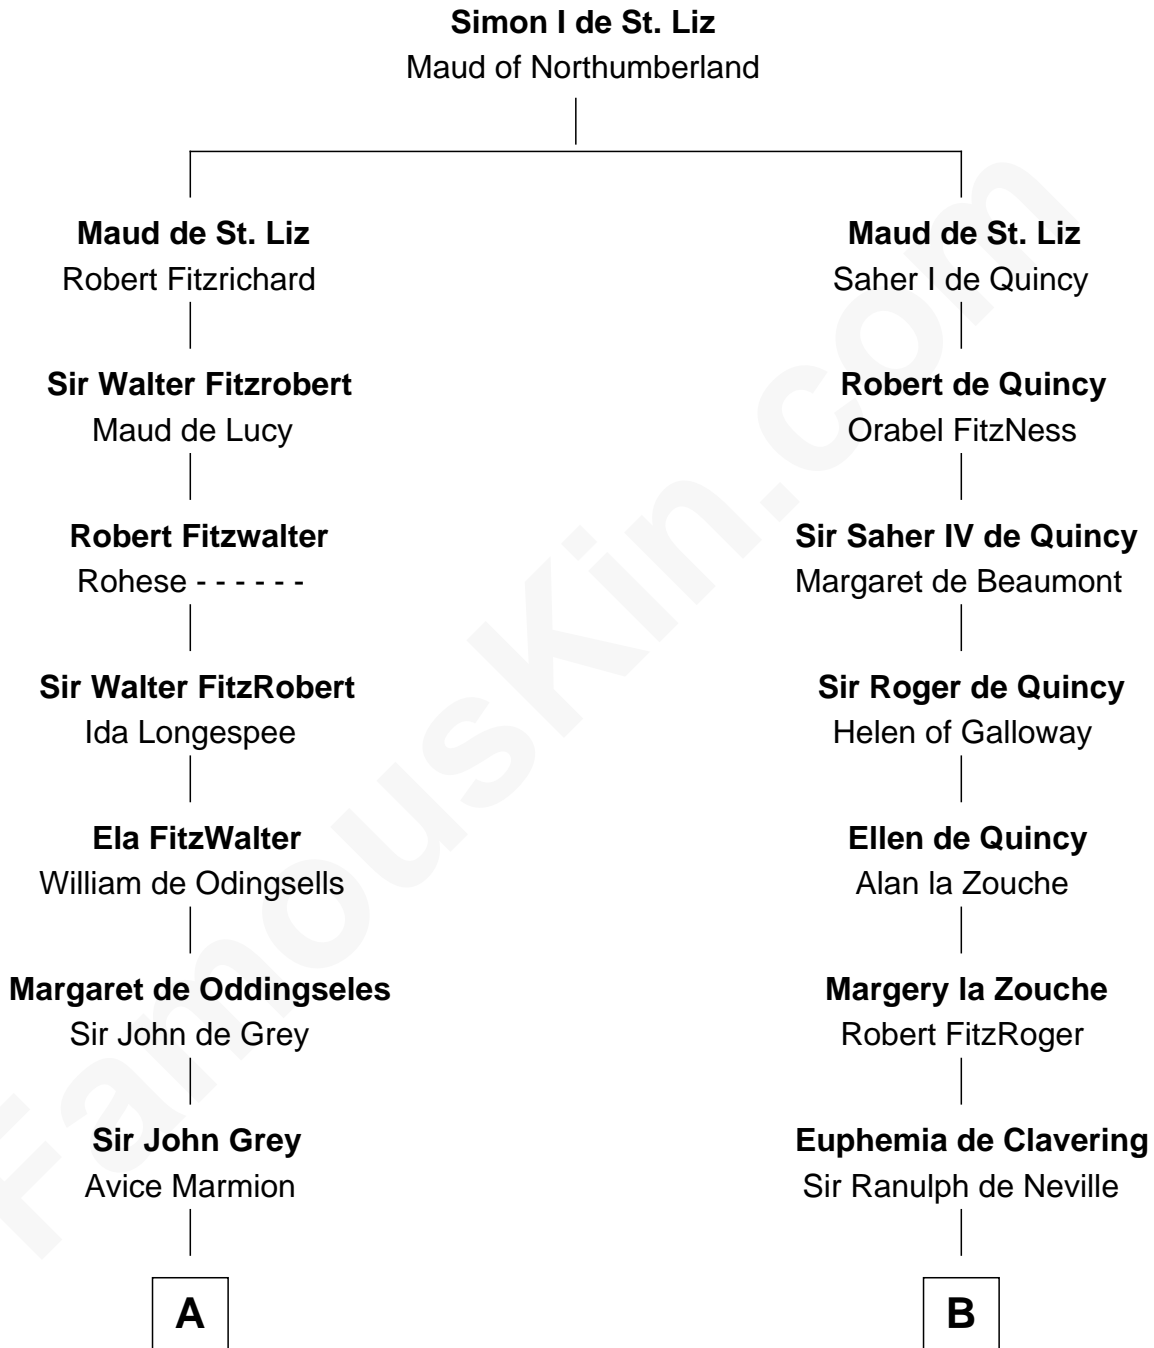

FamousKin.com

Relationship Chart of Fletcher Christian

Leader of the mutiny on the Bounty

20th cousin 1 time removed of

Daniel Carroll

Signer of the U.S. Constitution

C

William Kirkby
Joanna Furness

Eleanor Kirkby
Humphrey Senhouse

Bridget Senhouse
John Christian

Charles Christian
Anne Dixon

Fletcher Christian
Leader of the mutiny on the Bounty

D

William Digges
Elizabeth Sewall

Anne Digges
Henry Darnall

Eleanor Darnall
Daniel Carroll

Daniel Carroll
Signer of the U.S. Constitution