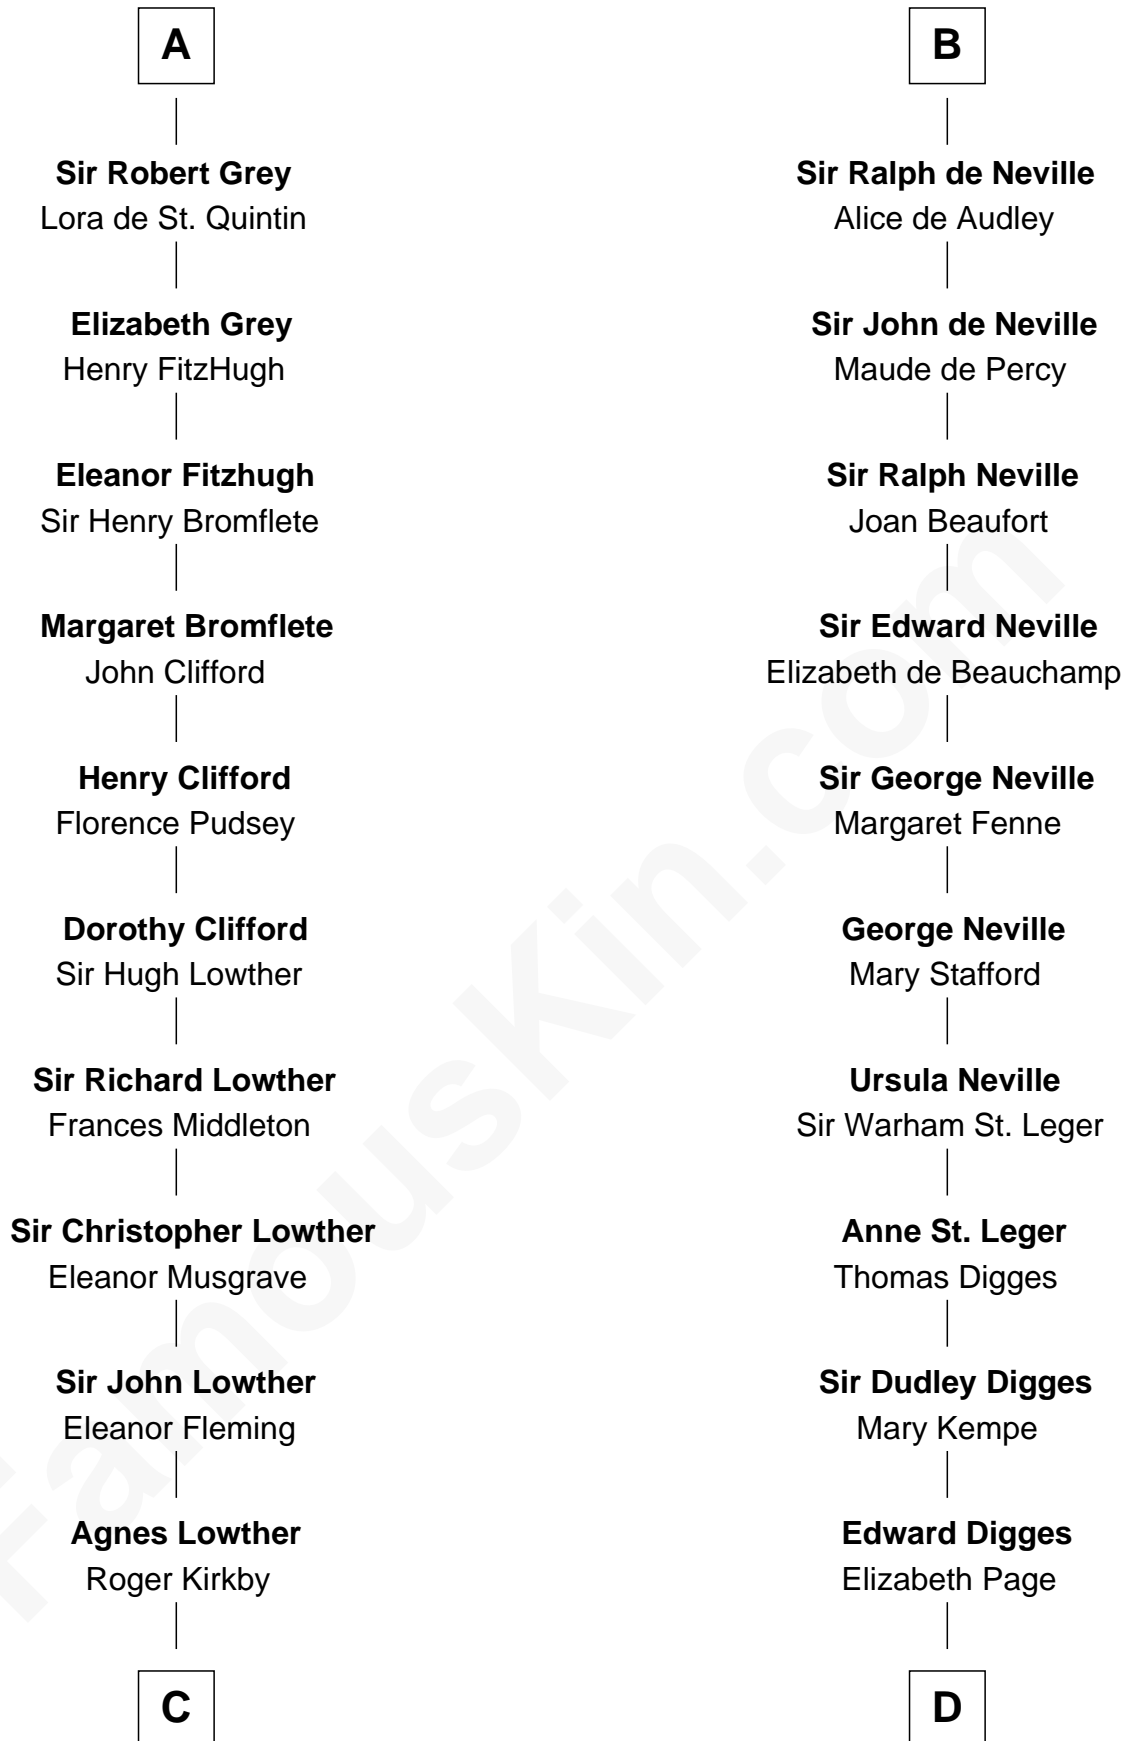

FamousKin.com

Relationship Chart of Fletcher Christian

Leader of the mutiny on the Bounty

20th cousin 1 time removed of

Daniel Carroll

Signer of the U.S. Constitution

C

William Kirkby
Joanna Furness

Eleanor Kirkby
Humphrey Senhouse

Bridget Senhouse
John Christian

Charles Christian
Anne Dixon

Fletcher Christian
Leader of the mutiny on the Bounty

D

William Digges
Elizabeth Sewall

Anne Digges
Henry Darnall