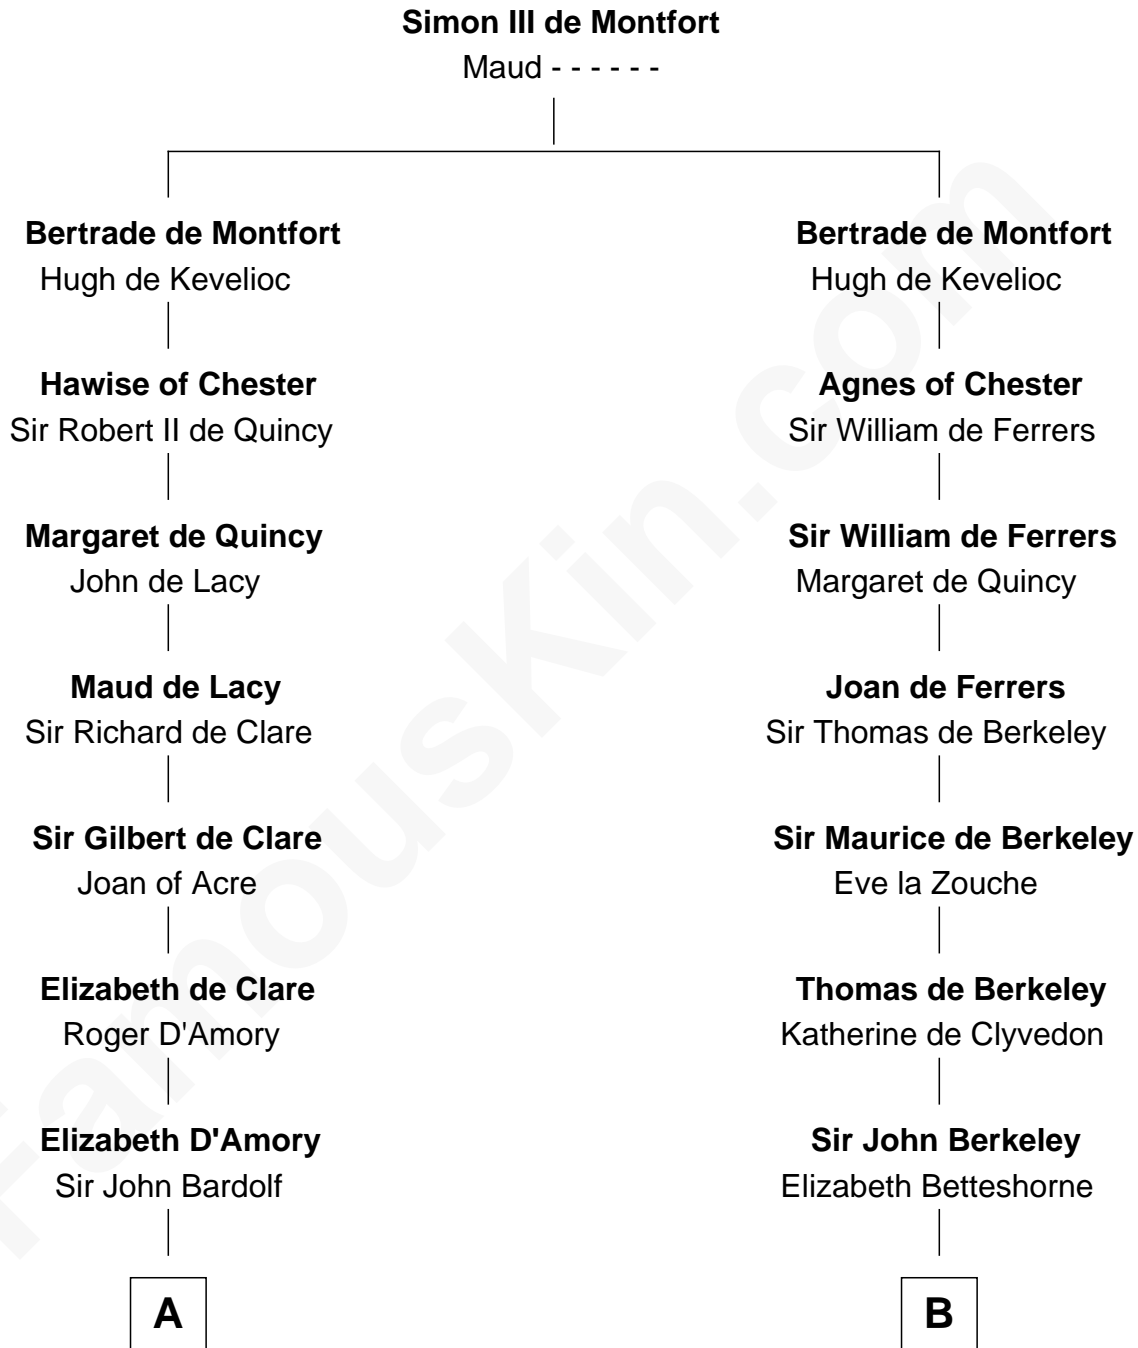

# FamousKin.com

## Relationship Chart of Fletcher Christian

Leader of the mutiny on the Bounty

19th cousin 1 time removed of

**Daniel Carroll**

Signer of the U.S. Constitution

**C**

**Humphrey Senhouse**

Eleanor Kirkby

**Bridget Senhouse**

John Christian

**Charles Christian**

Anne Dixon

**Fletcher Christian**

*Leader of the mutiny on the Bounty*

**D**

**Anne Digges**