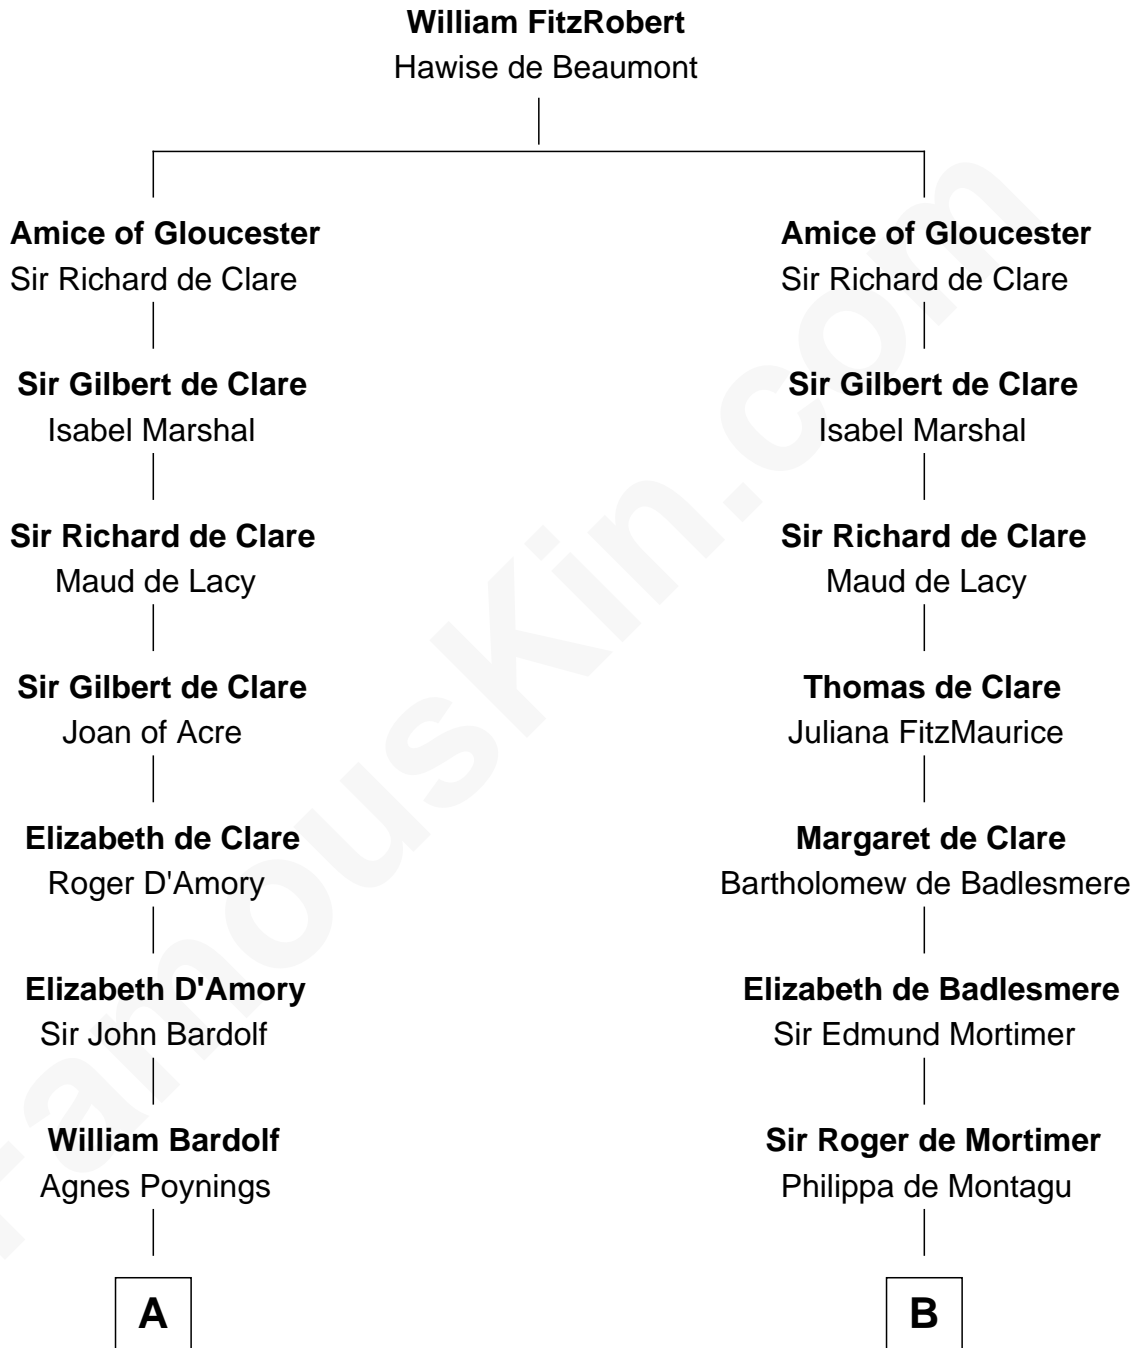

FamousKin.com

Relationship Chart of Fletcher Christian

Leader of the mutiny on the Bounty

19th cousin 2 times removed of

Daniel Carroll

Signer of the U.S. Constitution

C

Bridget Senhouse

John Christian

Charles Christian

Anne Dixon

Fletcher Christian

Leader of the mutiny on the Bounty

D

Edward Digges

Elizabeth Page

William Digges

Elizabeth Sewall

Anne Digges

Henry Darnall

Eleanor Darnall

Daniel Carroll

Daniel Carroll

Signer of the U.S. Constitution