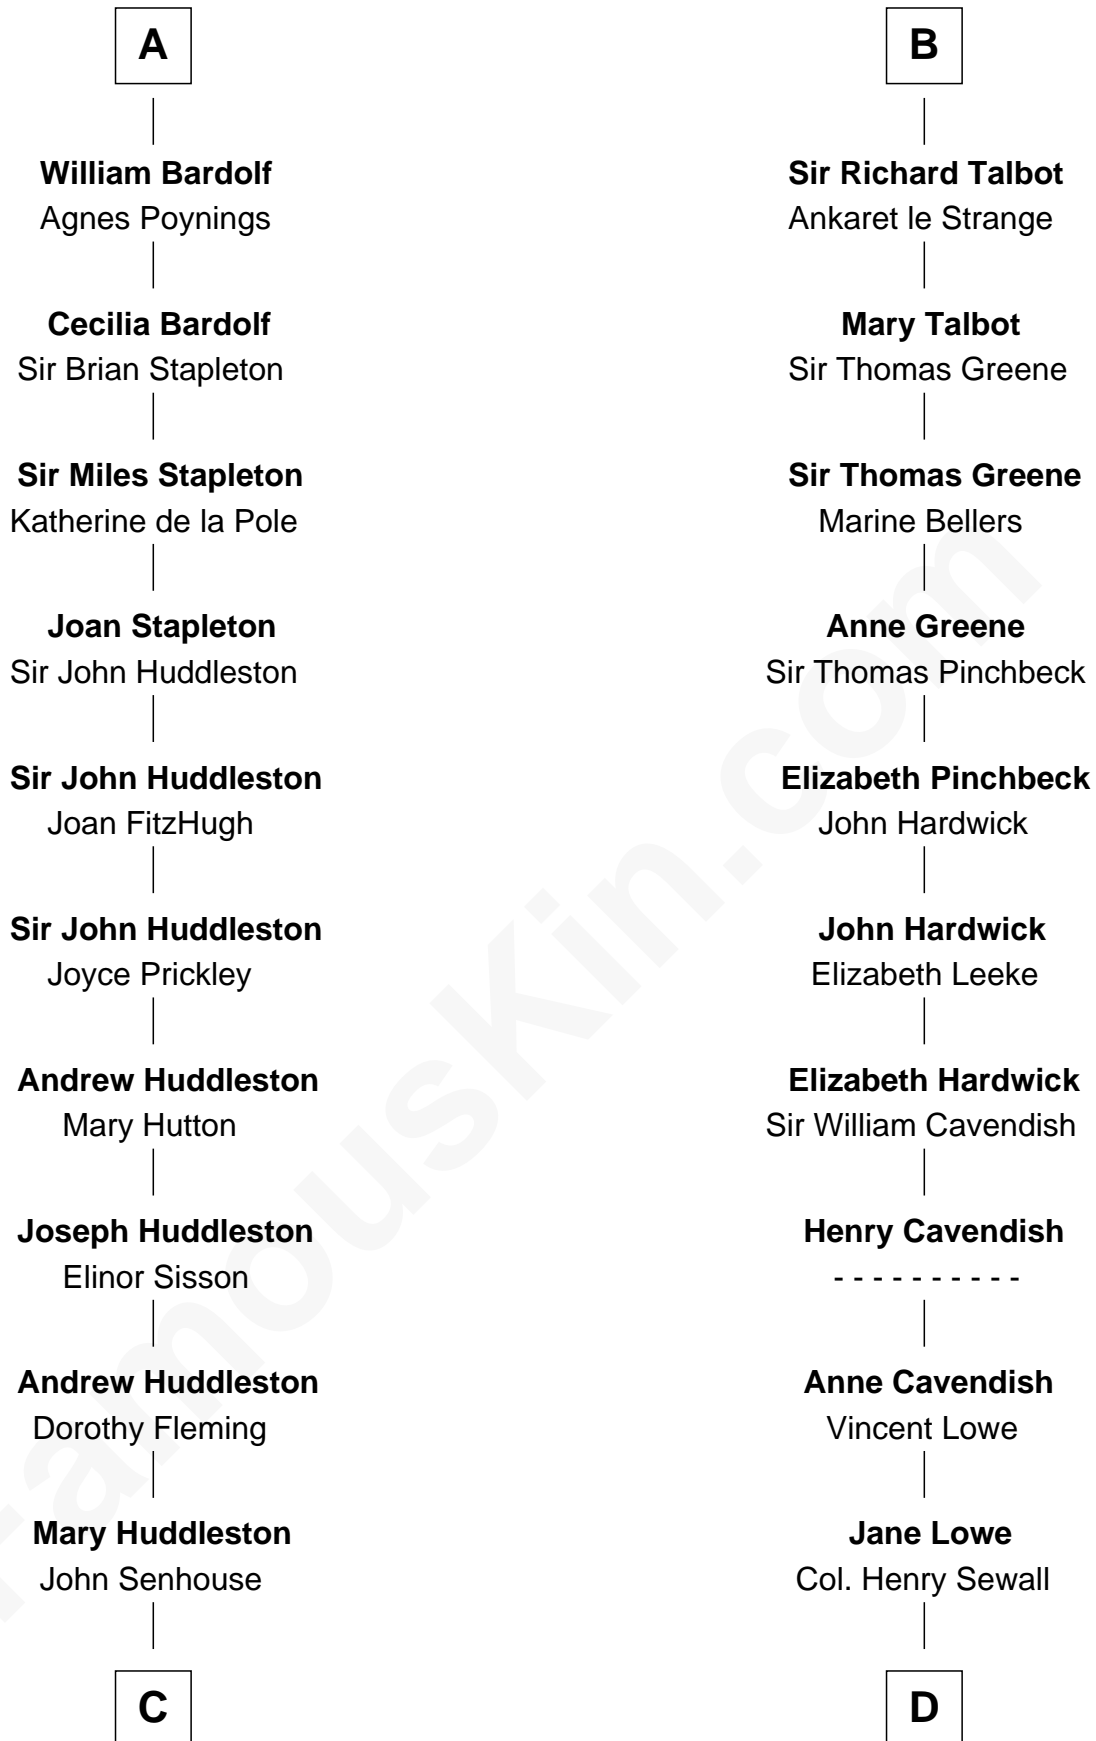

FamousKin.com

Relationship Chart of Fletcher Christian

Leader of the mutiny on the Bounty

20th cousin of

Daniel Carroll

Signer of the U.S. Constitution

James de St. Hilary

Aveline - - - - -

Joan FitzGerald

Sir James le Boteler

Eleanor de Bohun

Pernel le Boteler

Sir Gilbert Talbot

B

C

Humphrey Senhouse