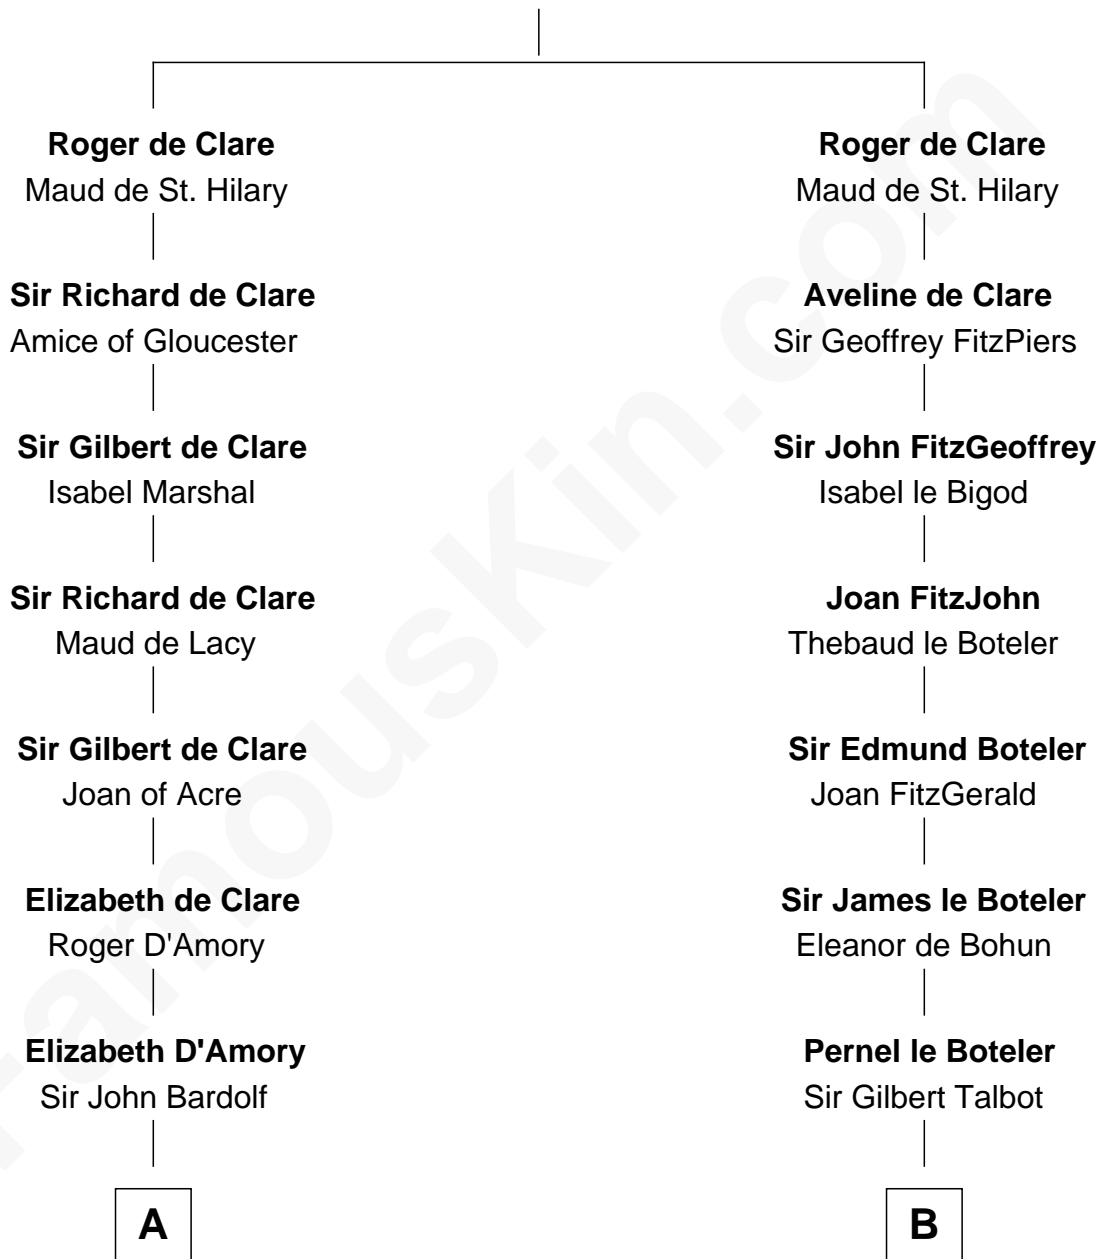

FamousKin.com

Relationship Chart of Fletcher Christian

Leader of the mutiny on the Bounty

20th cousin of

Daniel Carroll

Signer of the U.S. Constitution

Richard Fitzgilbert de Clare
Adeliza de Meschines

C

Humphrey Senhouse

Eleanor Kirkby

Bridget Senhouse

John Christian

Charles Christian

Anne Dixon

Fletcher Christian

Leader of the mutiny on the Bounty