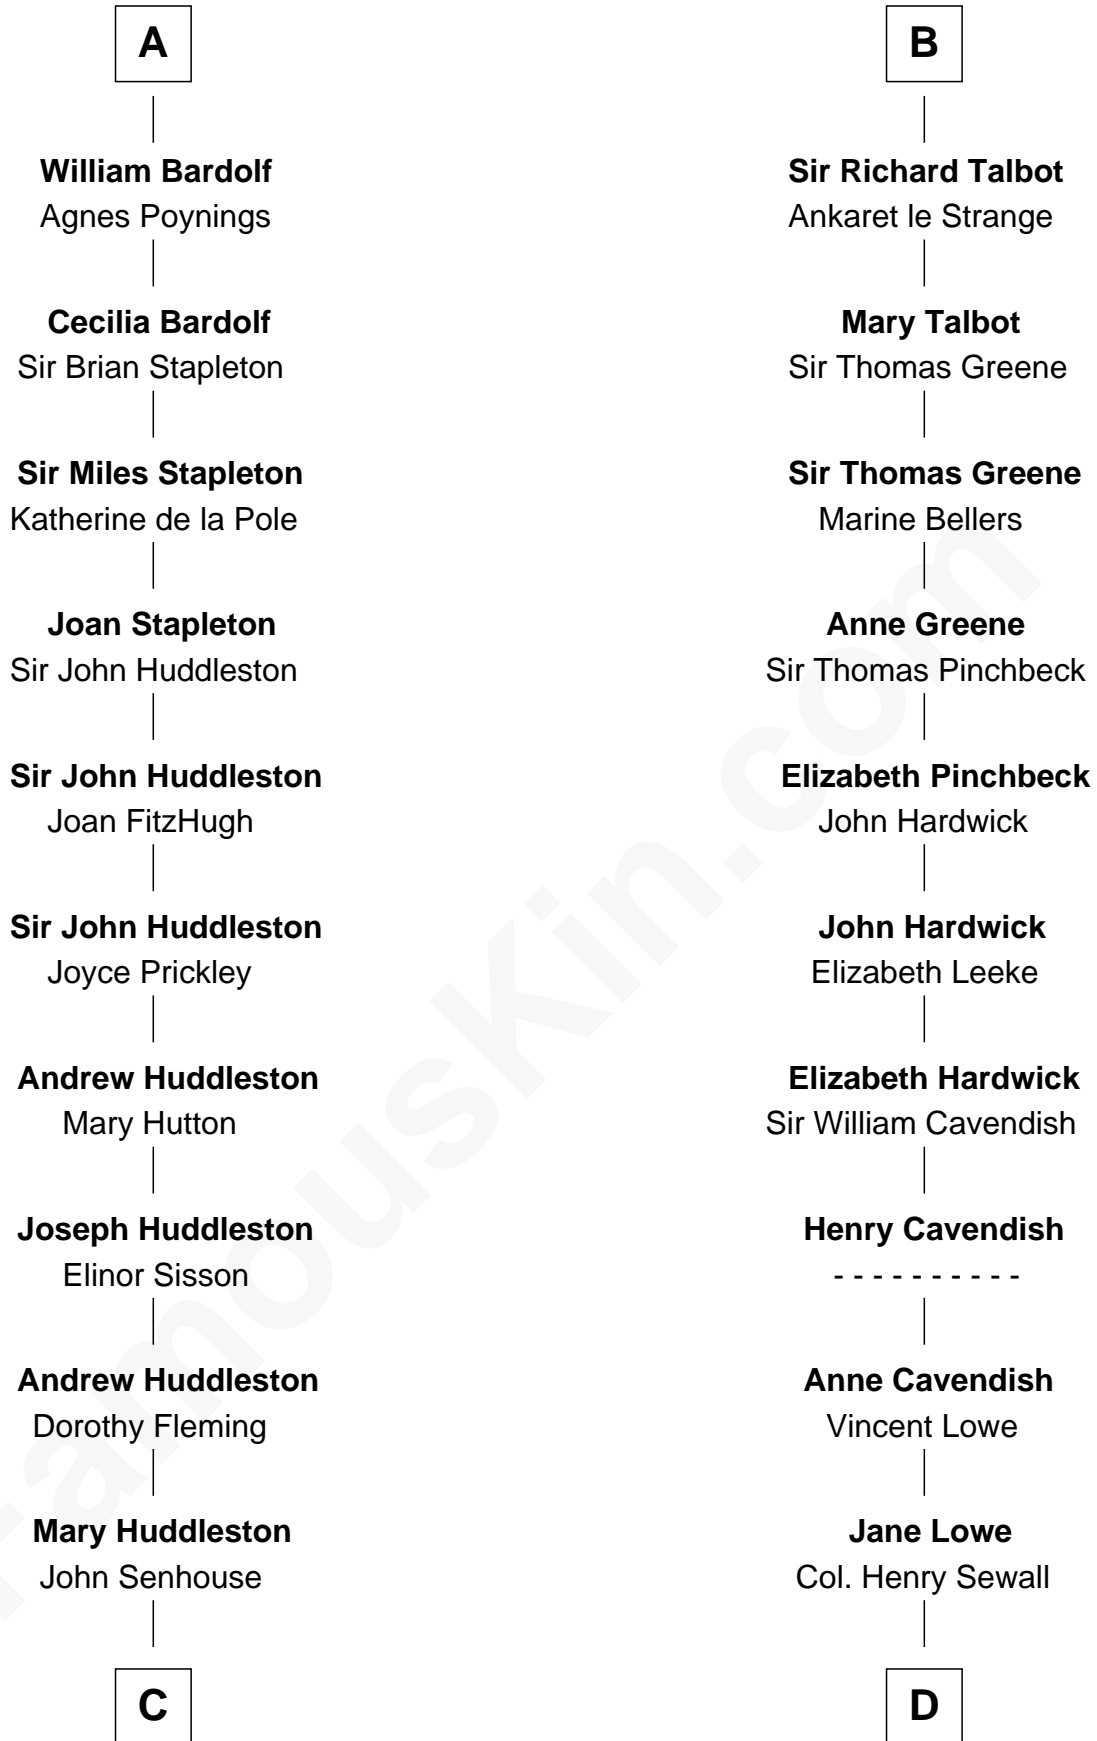

FamousKin.com

Relationship Chart of Fletcher Christian

Leader of the mutiny on the Bounty

20th cousin of

Daniel Carroll

Signer of the U.S. Constitution

Richard Fitzgilbert de Clare
Adeliza de Meschines

C

Humphrey Senhouse

Eleanor Kirkby

Bridget Senhouse

John Christian

Charles Christian

Anne Dixon

Fletcher Christian

Leader of the mutiny on the Bounty