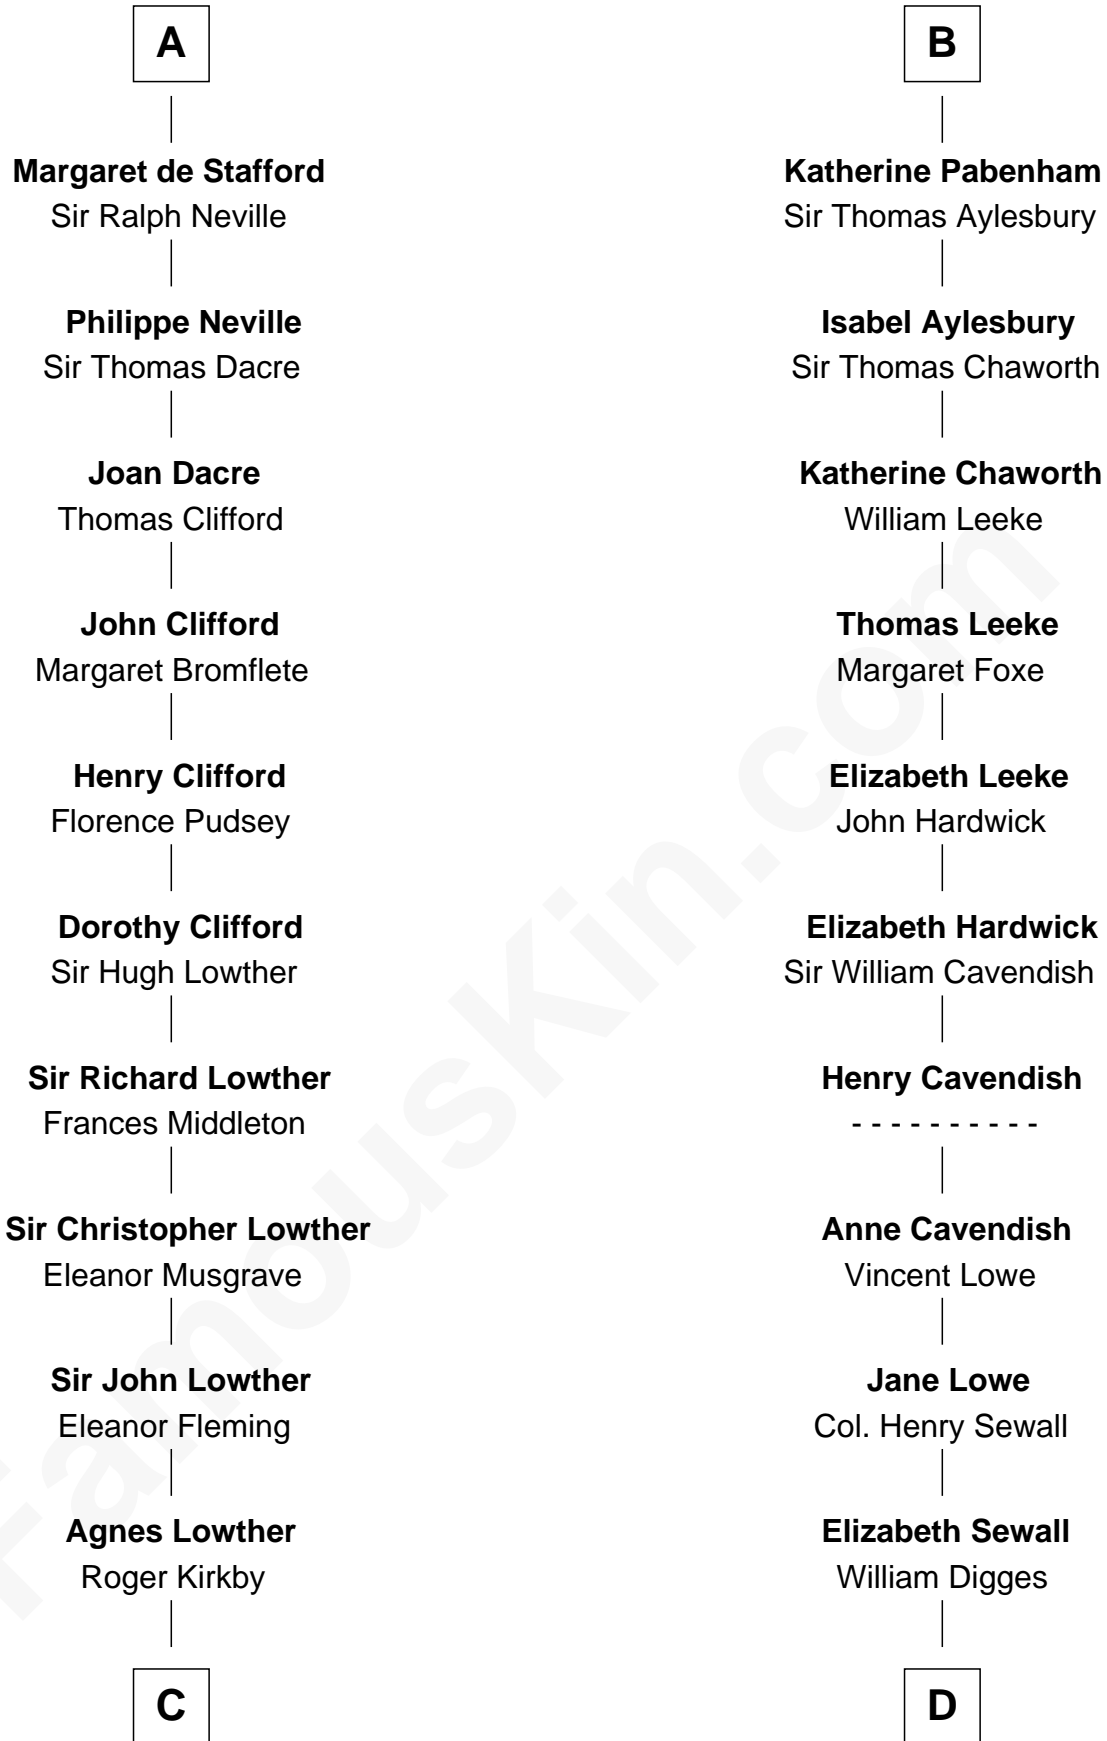

FamousKin.com

Relationship Chart of Fletcher Christian

Leader of the mutiny on the Bounty

19th cousin 2 times removed of

Daniel Carroll

Signer of the U.S. Constitution

C

William Kirkby
Joanna Furness

Eleanor Kirkby
Humphrey Senhouse

Bridget Senhouse
John Christian

Charles Christian
Anne Dixon

Fletcher Christian
Leader of the mutiny on the Bounty

D

Anne Digges
Henry Darnall

Eleanor Darnall
Daniel Carroll