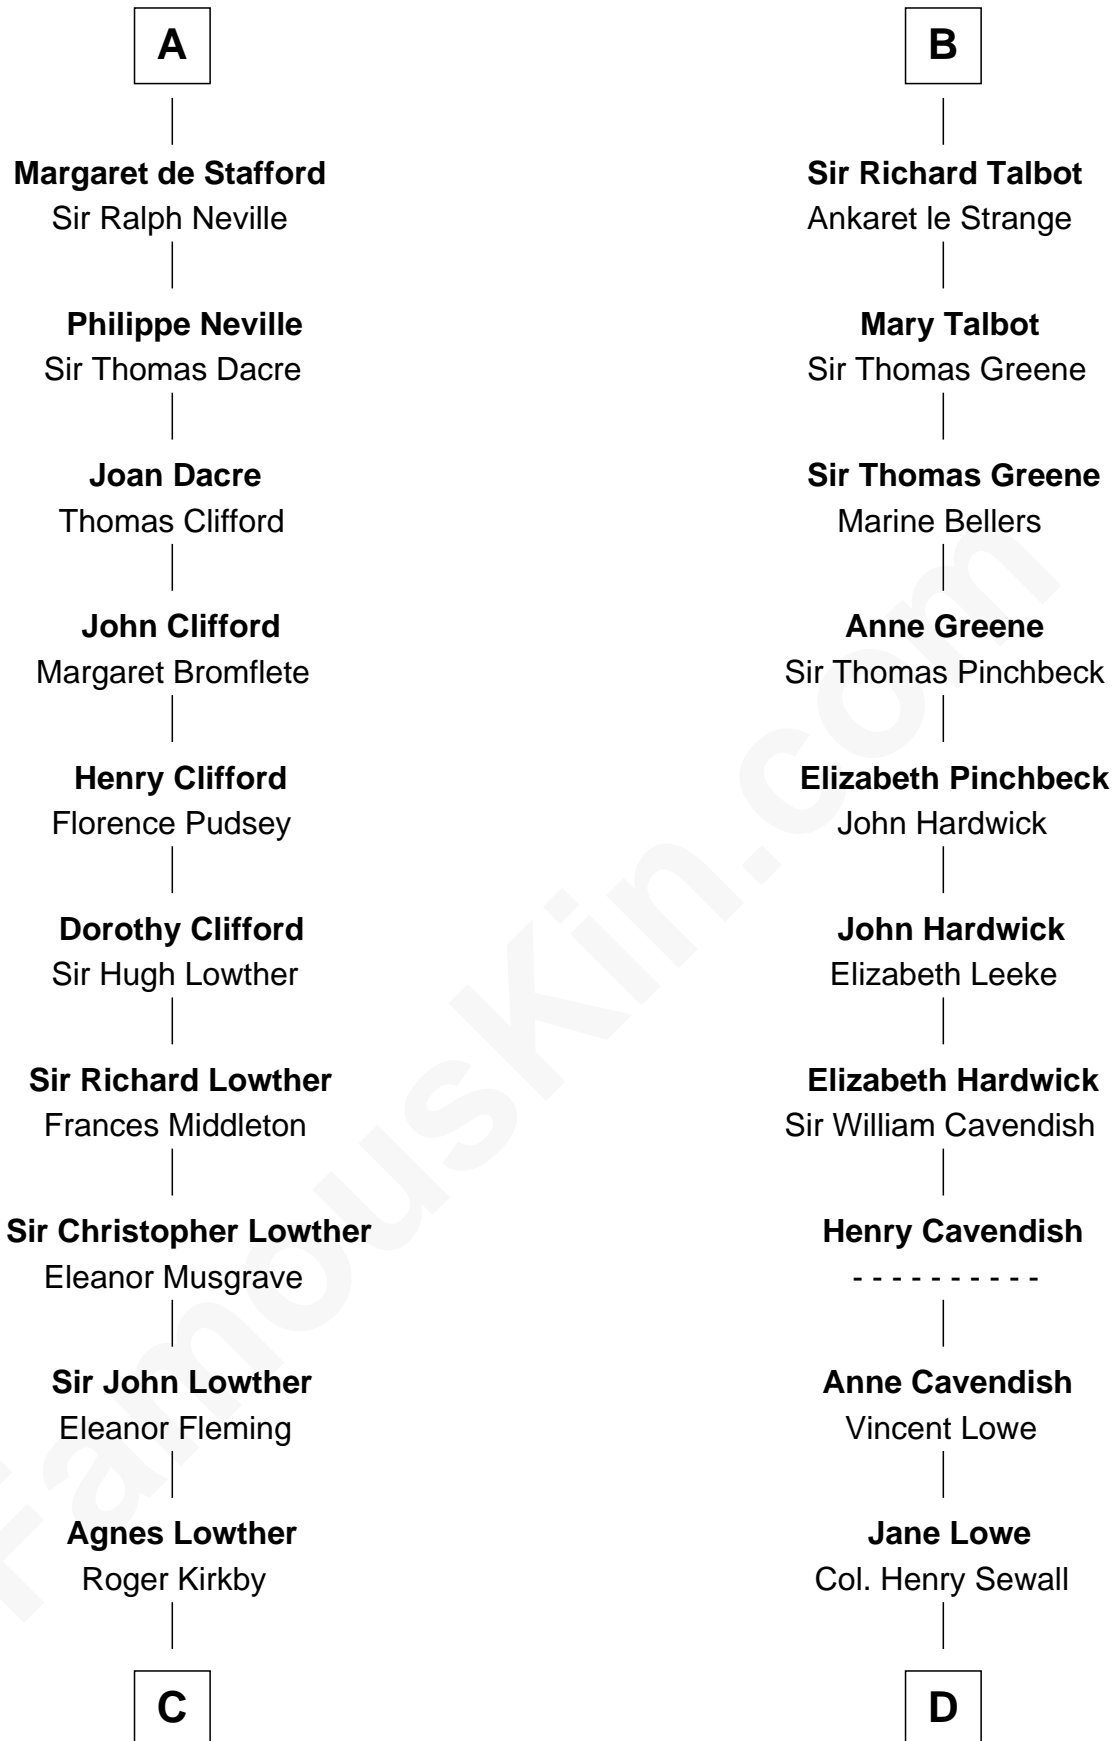

## Relationship Chart of Fletcher Christian

*Leader of the mutiny on the Bounty*

20th cousin 1 time removed of

**Daniel Carroll**

*Signer of the U.S. Constitution*

**Geoffrey de Mandeville**

Rohese de Vere

**C**

**William Kirkby**  
Joanna Furness

**Eleanor Kirkby**  
Humphrey Senhouse

**Bridget Senhouse**  
John Christian

**Charles Christian**  
Anne Dixon

**Fletcher Christian**  
*Leader of the mutiny on the Bounty*